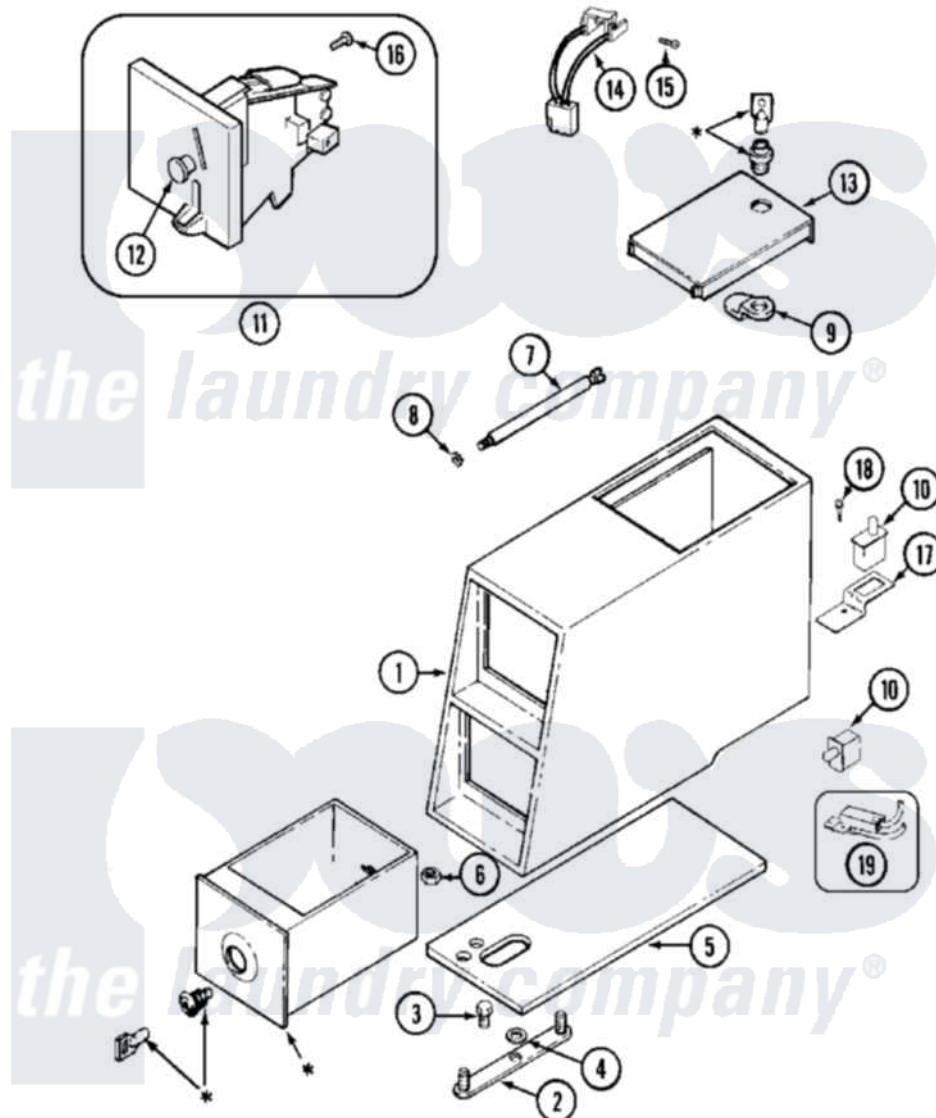

Maytag MAH14PDAAL 02 - CONTROL CENTER (PD)

* CONTACT YOUR COMMERCIAL LAUNDRY DISTRIBUTOR

Maytag [Residential Maytag MAH14PDAAL Washer Parts](#) Parts Diagram 02 - CONTROL CENTER (PD)
 Click on the part number to view part

Item	Original Part Number	Replaced By	Status	Part Description
001	22002480			Vault, Coin PD Coin Drop Supplied By Dist.
"	22002481	22002480		Vault, Coin PD Coin Drop Supplied By Dist.
002	22001810		Not Available	STRAP, MOUNTING
003	22001996	3370225		Screw
004	910309			Washer, Mounting Strap
005	22002072			Gasket, Control Center
"	22002073	22002618		Gasket, Control Center
006	Y052740	62739		Nut, Lock
007	213035			Bolt, Locking
008	910181			Lockwasher, Terminal Block
009	NLA		Not Available	CAM, LOCKING
010	33001250			Switch, Vault And Service Door
"	912012	3400409		Screw
011	22001873	22004112		Coin Drop Greenwald Us.25

"	22001875		Coin Drop Assembly-Dual
"	22002144		Single Faceplate
"	22002535	W10133245	Dual Coin Drop Assembly
"	22003815		Dual Faceplate
012	216200		Face Plate Return Button
013	22001910	22003679	Timer Access Door Assembly
"	22001911	22003692	Timer Access Door Assembly
014	22001965		Optic Switch Assembly
015	314665		Screw, Switch Assembly
016	216068		Screw, Coin Drop
017	22001404		Bracket, Service Switch
018	22001069		Screw, Vault To Control Cover
019	22001966		Harness, Sensor Switch