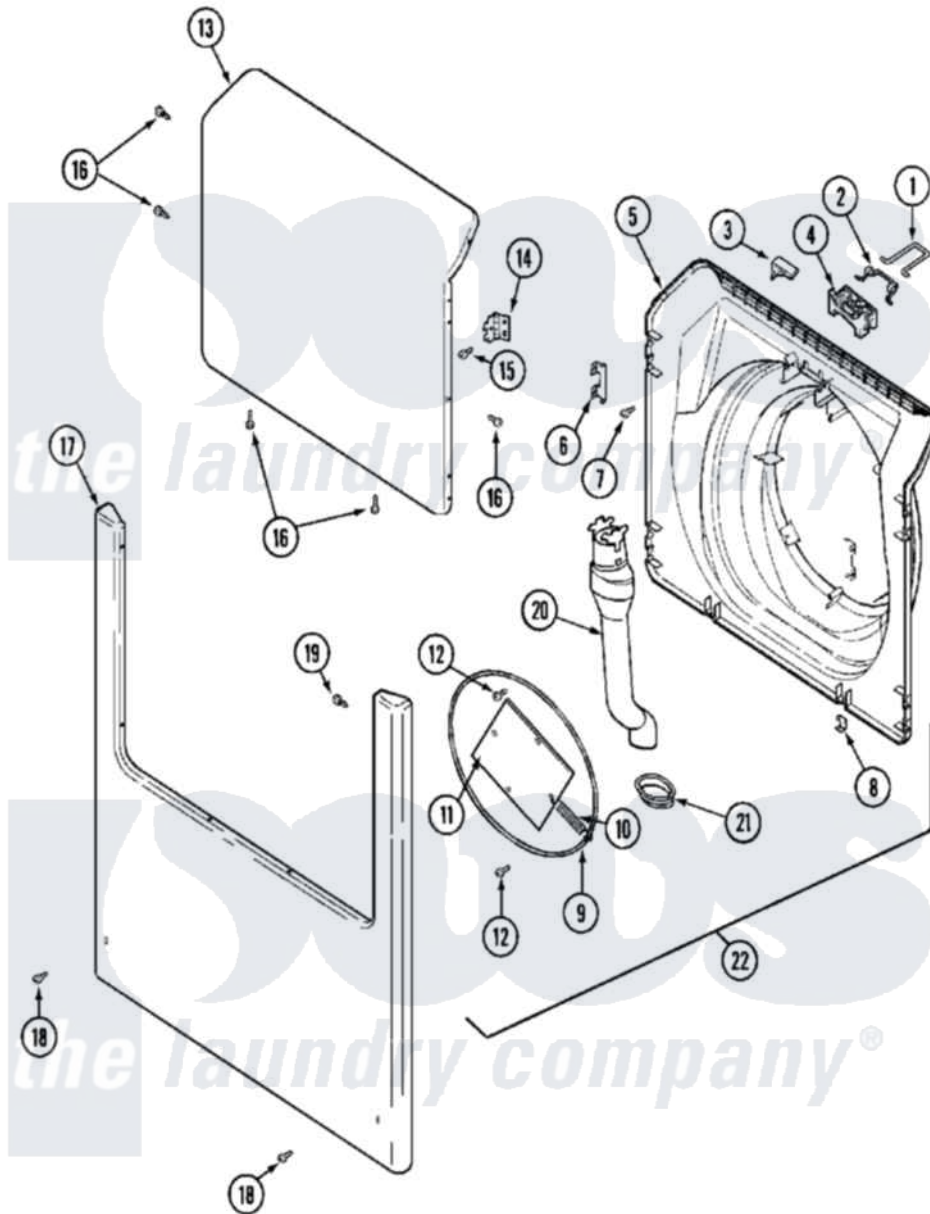

Maytag MAH14PDAAL 06 - DOOR & FRONT PANEL

Maytag Residential Maytag MAH14PDAAL Washer Parts Parts Diagram 06 - DOOR & FRONT PANEL
 Click on the part number to view part

Item	Original Part Number	Replaced By	Status	Part Description
001	22002002	22003222		Hoop, Lock
002	22002003			Spring, Latch
003	22002166	22003611		Kit- Inner
"	22002167	22003611		Kit- Inner
"	W10124350		Not Available	NOT REQUIRED PART OR SEE NOTE
004	22002168			Support, Lock Hoop
005	22002250	22003611		Kit- Inner
"	22002251	22003611		Kit- Inner
"	22002252	22003083		Liner, Door Assembly W/Vent
"	22002253		Not Available	DOOR, INNER/DOOR STRIKE (ALM)
"	22002539	22003083		Liner, Door Assembly W/Vent
"	22002540		Not Available	DOOR, INNER (W/VENT-ALM)
"	22003076	22003083		Liner, Door Assembly W/Vent
"	22003077			Door, Inner
006	22002038			Clip, Door

007	22002007		Screw, Wire Frame
008	22002039		Clip, Door
009	22002104		Frame, Wire
010	22002356		Spring, Plate
011	22002094		Frame, Wire
012	22002007		Screw, Wire Frame
013	22001979		Door, Outer
"	22001980	Not Available	(ALM-W/DAMPER)
"	22002333		Label, Open Door
014	22002000	22002798	Hinge, Door
015	22002062	98006631	Screw
016	22002063		Screw No.8-18AB Wafer Head
"	22002064	489355	Screw, 8 X 1/2
017	22002087	Not Available	PANEL, FRONT (WHT)
"	22002241	22002836	Panel, Front
"	22002242	Not Available	PANEL, FRONT (ALM)
"	NLA	Not Available	(ALM)
018	22001496		Front Panel Fastener And Screw
019	22002012		Screw, Hinge Note: Screw, Hinge Bracket
"	22002243		Screw, Front Panel And Hinge
"	22002244		Clip, Grounding
020	22002990	22003850	Vent Tube Assembly
021	22003075		Grommet, Vent Tube
022	22003083		Liner, Door Assembly W/Vent
"	22003084	Not Available	LINER, DOOR ASSY W/VENT (ALM)