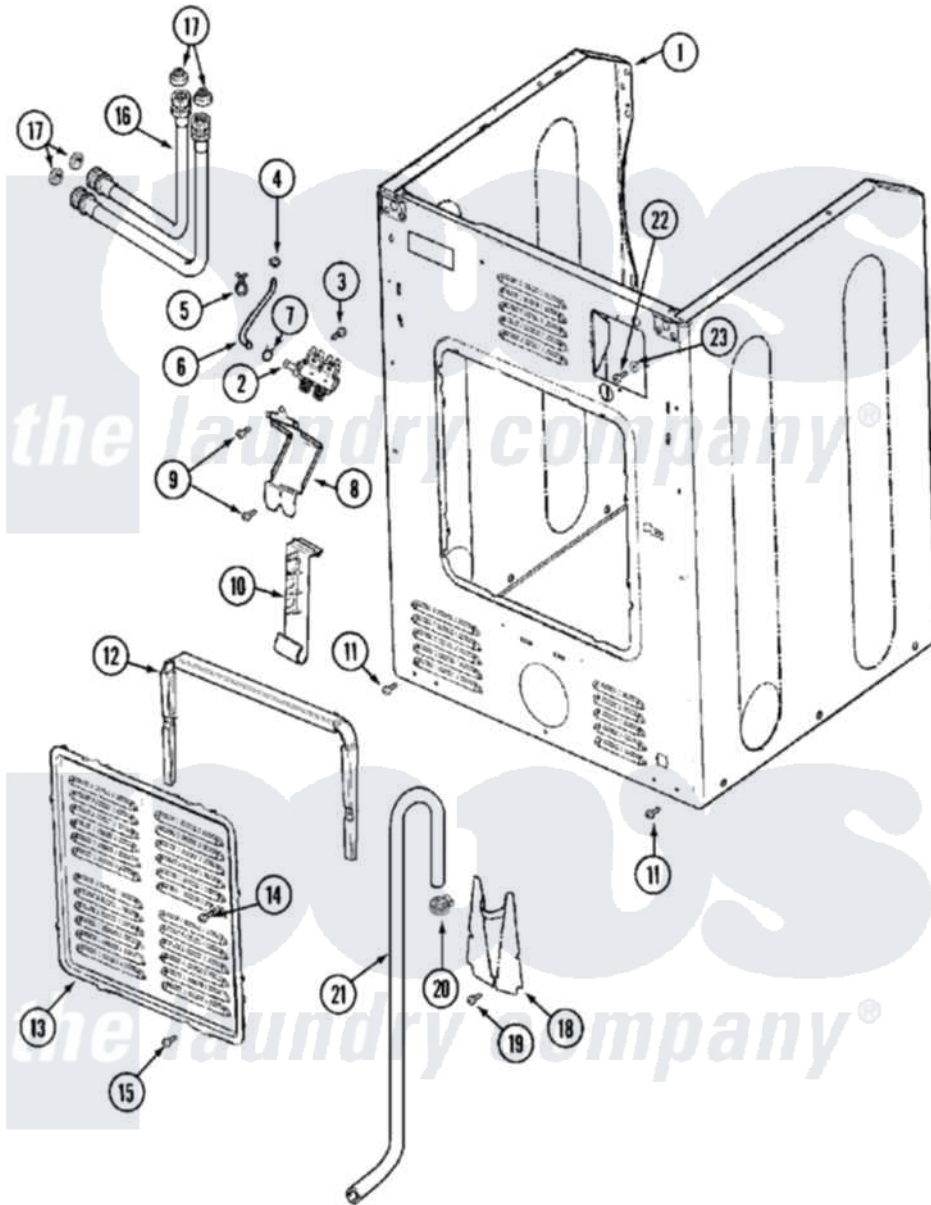

Maytag MAH14PDAAL 07 - CABINET-REAR

Maytag [Residential Maytag MAH14PDAAL Washer Parts](#) Parts Diagram 07 - CABINET-REAR
 Click on the part number to view part

| Item | Original Part Number | Replaced By | Status | Part Description |
|------|--------------------------|--------------------------|---------------|---|
| 001 | 22002245 | 22003639 | | Cabinet Assembly |
| " | 22002246 | 22003639 | | Cabinet Assembly |
| " | NLA | | Not Available | CABINET ASSY. (WHT) |
| 002 | 22002101 | | | Valve, Water |
| 003 | Y313561 | | | Screw---NA |
| 004 | 22002054 | 285655 | | Clamp, Hose |
| 005 | 22002027 | 74007164 | | Lock- Purs |
| 006 | 22001987 | 22002296 | | Hose, Injector |
| 007 | 216169 | 596669 | | Clamp, Manifold |
| 008 | 22002089 | 22002572 | | Bracket- W |
| 009 | 22001996 | 3370225 | | Screw |
| 010 | 22002076 | 33002213 | | Rack, Hose |
| 011 | 22001995 | | | Screw Note: Screw, Tumbler Front And Shroud |
| 012 | 22002022 | | | Spacer, Access Panel |
| 013 | 22002092 | | | Panel, Access |
| 014 | 213117 | 67006908 | | Screw, Ice Rack |

| | | | |
|-----|--------------------------|--------------------------|---|
| 015 | 22001996 | 3370225 | Screw |
| 016 | 202860 | | Inlet Hose Assembly |
| 017 | Y013783 | | Washer, Inlet Hose |
| 018 | 22002093 | 22002704 | Cover, Drain Hose |
| 019 | 22001995 | | Screw Note: Screw, Tumbler Front And Shroud |
| 020 | 22001984 | 285655 | Clamp, Hose |
| 021 | 12001659 | 12001807 | Drain Hose Kit |
| " | 22002891 | 12001807 | Drain Hose Kit |
| " | 22002892 | | Retainer, Drain Hose |
| " | 22002893 | 8539404 | Tie-Wire |
| " | NLA | Not Available | HOSE, DRAIN---N |
| 022 | NLA | Not Available | SCREW, GROUND LUG |
| 023 | NLA | Not Available | WASHER, GROUND LUG |