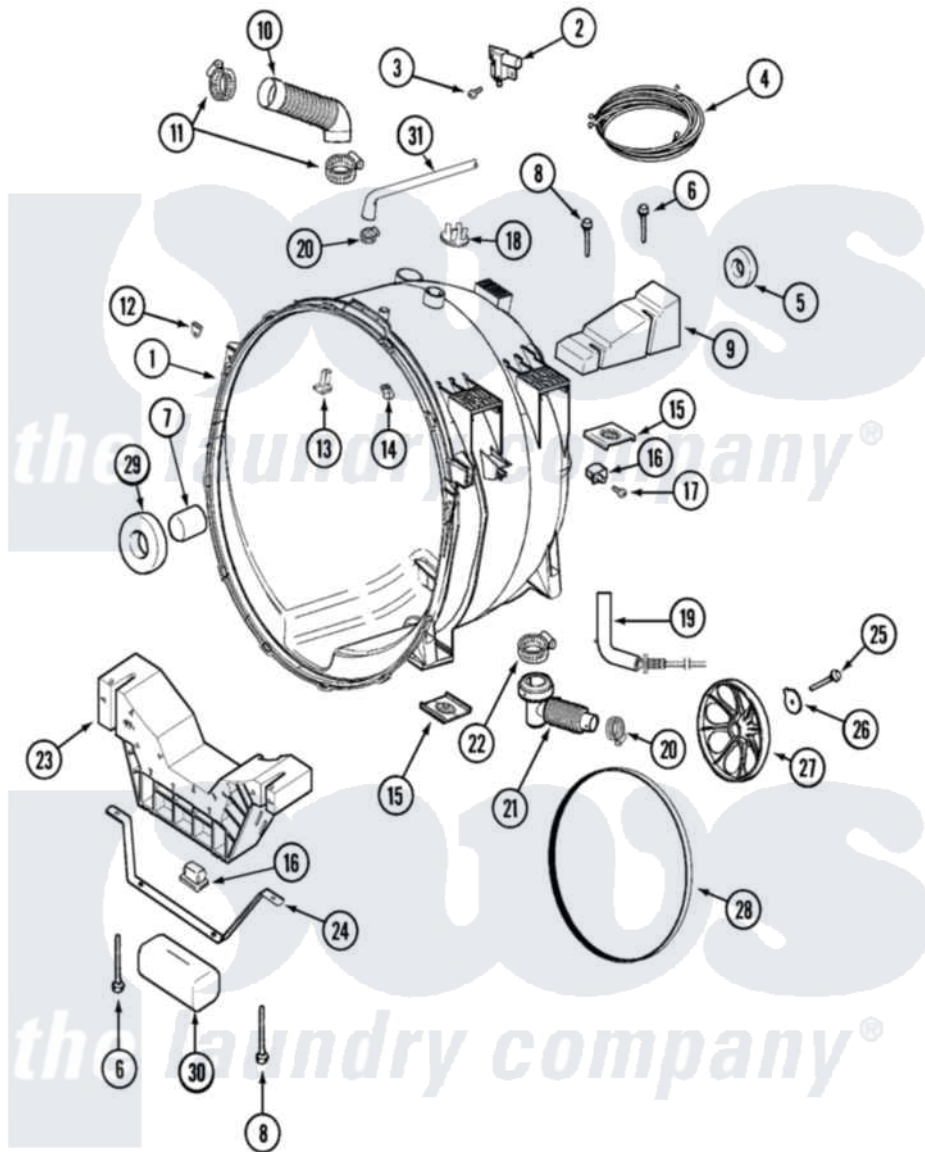

Maytag MAH14PDAAL 08 - OUTER TUB

Maytag [Residential Maytag MAH14PDAAL Washer Parts](#) Parts Diagram 08 - OUTER TUB
 Click on the part number to view part

Item	Original Part Number	Replaced By	Status	Part Description
001	22002068	22004464		Outer Tub Cover Kit
"	22002154	22004465		Outer Tub Assembly, As Pack
002	22002045	22003302		Switch, Internal Unbalance
003	912615	33002917		Screw, No.10-16
004	22002545			Wire Harness, Displacement
005	Y200720	22003441		Bearing, Rear
006	22003615			Bolt, Double Sems 5-3/8
007	22002935			Spacer, Bearing
008	22003616			Bolt, Double Sems 3-3/8
009	22002102			Weight, Counter Balance
010	22002083			Hose, Injector
011	22002052	616099		Clamp
012	22002103			Clip, U
013	22002004	22004310		Water Deflector
014	22002006			Clip, Unbalance Switch Harness
"	22002061	910187		Screw

015	22002065		Nut, Counter Balance
016	22002044		Switch, Tub Displacement
017	22002061	910187	Screw
018	202515	596669	Clamp, Manifold
019	22002010		Hose, Pressure Switch
020	22001984	285655	Clamp, Hose
021	22002081	22003262	Hose, Tub To Pump Outlet
022	22002053	696392	Hose Clamp
023	22002302	Not Available	WEIGHT ASSEMBLY (FRT)
024	22002008		Strap
025	22002057	22003937	Screw, Retaining Bolt
026	22002055	22003936	Washer
027	22001998	22002315	Pulley, Spinner
028	12001788		Kit, Belt And Isolator-W
"	22002040	12001788	Kit, Belt And Isolator-W
029	22002934		Bearing, Front
030	22002011	Not Available	CUSHION