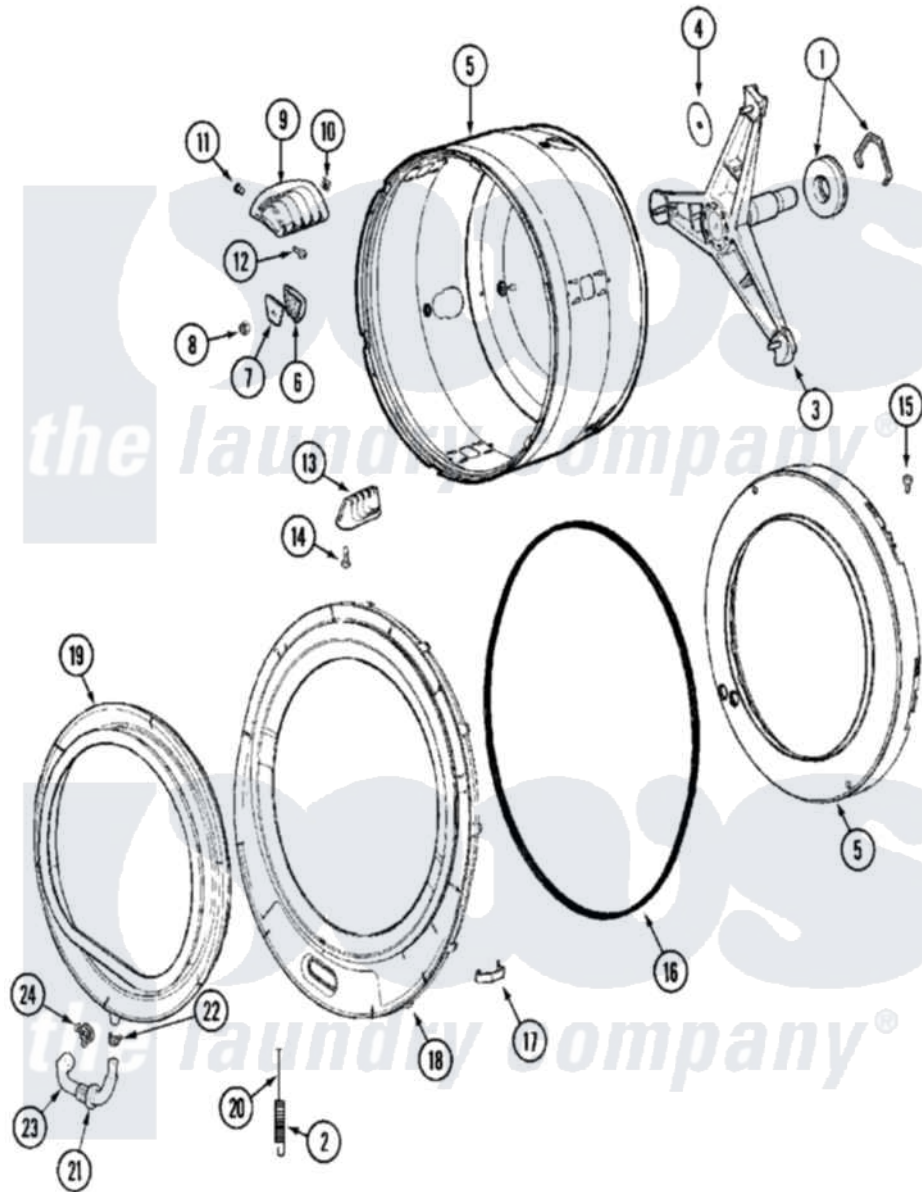

Maytag MAH14PDAAL 09 - SPINNER ASSEMBLY & OUTER TUB COVER

Maytag Residential Maytag MAH14PDAAL Washer Parts Parts Diagram 09 - SPINNER ASSEMBLY & OUTER TUB COVER

Click on the part number to view part

Item	Original Part Number	Replaced By	Status	Part Description
001	12001478	12002022		Lip Seal Kit
002	22002099			Spring, Tub
003	22001994	W10181639		Support
"	22002123			Tube, Molykote
"	22002897	W10181639		Support
004	22002023			Washer, Plastic
005	22002115	6-2717080		Spinner As
006	22002021	22002482		Washer, Profile
007	22002020			Washer, Spinner Support
008	22002122	2207454		Nut, Hex
009	22001985			Baffle, Drip
010	22002009			Grommet, Baffle
011	22001999			Grommet, Baffle
012	22002325	22003556		Screw, Baffle
013	22001986			Baffle, Drip
014	22002059			Screw, Baffle

015	22002028		Not Available	PART NEVER USED IN PRODUCTION
"	NLA		Not Available	SCREW, BALANCE RING
016	22002077			Seal, Tub Cover
017	22002050			Clip, Tub To Cover
018	22002069	22004464		Outer Tub Cover Kit
"	22002238	22003212		Cover, Tub --W
"	22003074			Guard, Hose
"	22003212			Cover, Tub --W
019	12001772	12002533		Boot Kit
"	22001978	12002533		Boot Kit
020	22002105	22002327		Wire, Boot Clamp
021	22003074			Guard, Hose
022	22003073	596669		Clamp, Manifold
023	22003071	22004477		Drain Hose, Door Boot
024	Y22003072			CLAMP, HOSE DOUBLE WIRE