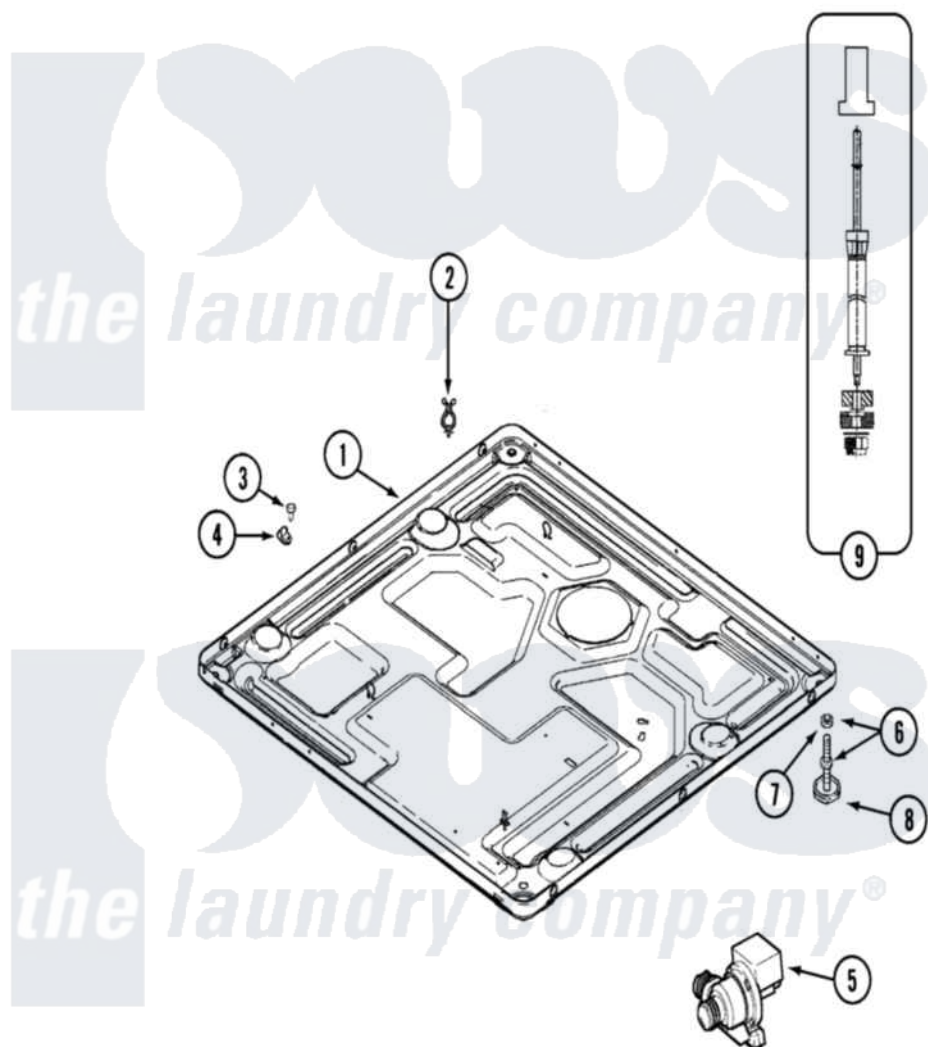

Maytag MAH14PDAAQ 07 - BASE(MAH14PDAAQ)

Maytag [Residential Maytag MAH14PDAAQ Washer Parts](#) Parts Diagram 07 - BASE(MAH14PDAAQ)
 Click on the part number to view part

Item	Original Part Number	Replaced By	Status	Part Description
001	22002240	22003435		Base, Assembly
002	315471	22003298		Retainer, Wire
003	212276	W10116760		Screw
004	22002014			Clip, Harness To Support
005	22001982	22003059		Pump, Drain
"	22002939	22003059		Pump, Drain
006	22001915	22003544		Adjustable Leg W/Foot And Nut
007	Y052740	62739		Nut, Lock
008	210684			Foot, Adjustable Leg
009	22001988			Strut Assembly-Rear