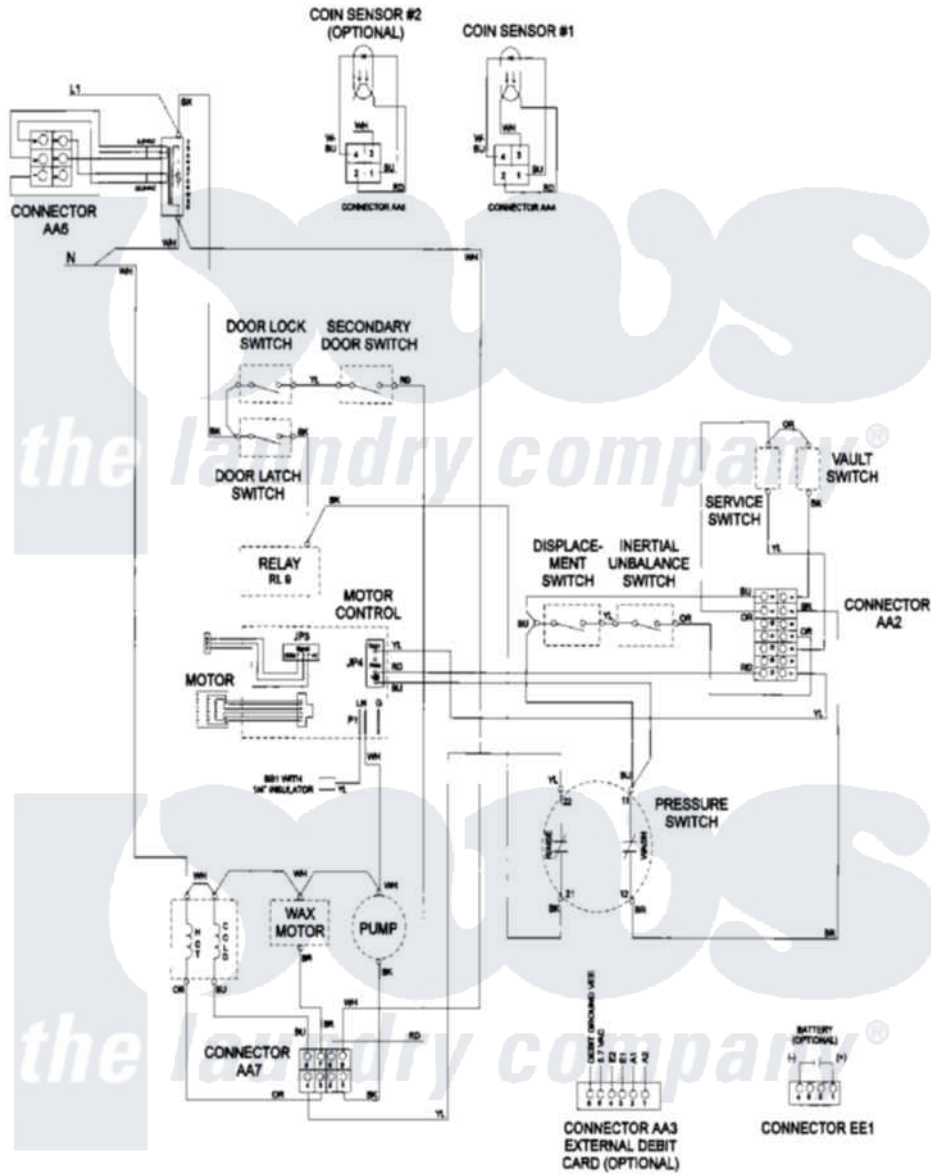

# Maytag MAH14PDAAQ 11 - WIRING INFORMATION

Maytag [Residential Maytag MAH14PDAAQ Washer Parts](#) Parts Diagram 11 - WIRING INFORMATION  
 Click on the part number to view part

Item	Original Part Number	Replaced By	Status	Part Description
001	NLA		Not Available	WIRING INFORMATION