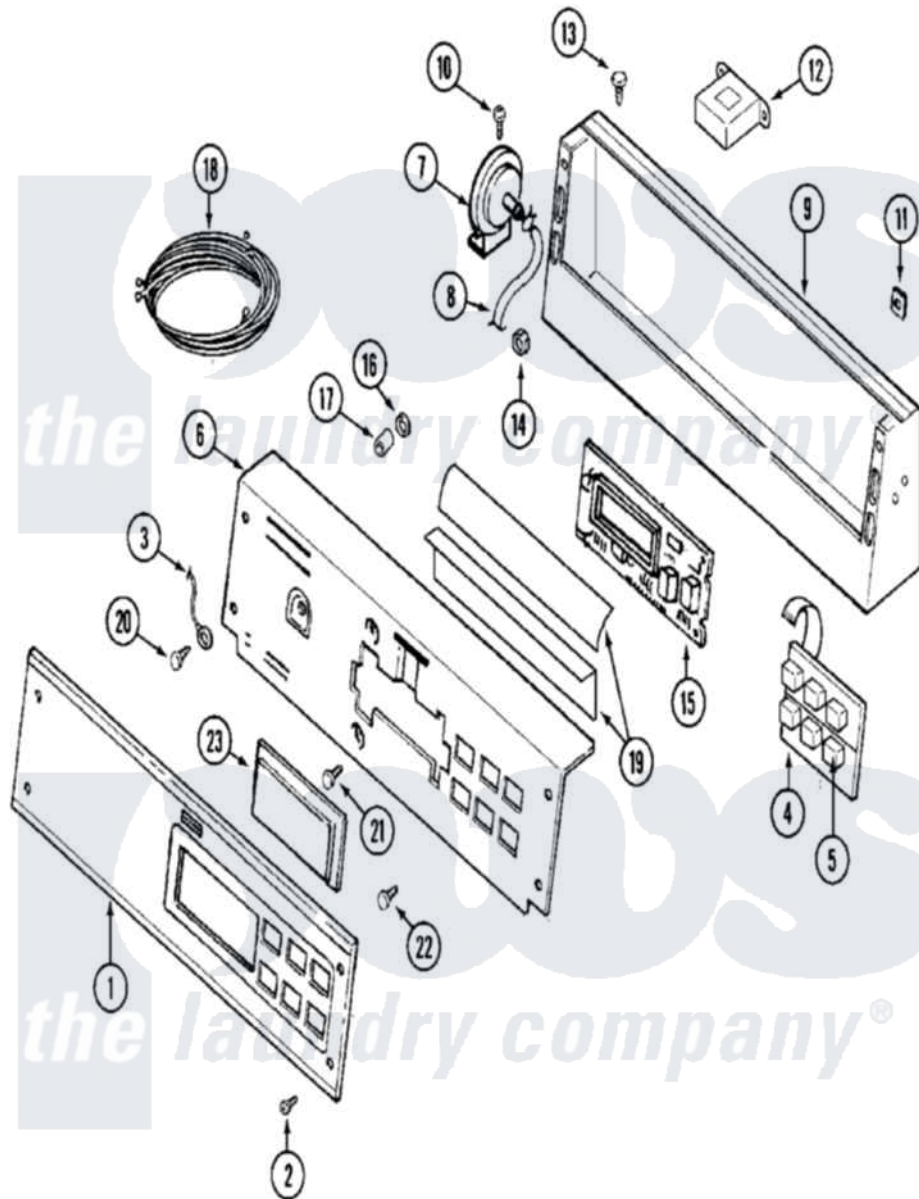

Maytag MAH14PDAAW 01 - CONTROL PANEL

Maytag [Residential Maytag MAH14PDAAW Washer Parts](#) Parts Diagram 01 - CONTROL PANEL
 Click on the part number to view part

Item	Original Part Number	Replaced By	Status	Part Description
001	22002043	22004349		Facia - Pd/Ps
002	215506			Screw, Control Panel Overlay
003	205810			Wire, Ground
004	206808	W10135389		Push Button And Switch Assembly
"	215527	W10140652		Screw, 6-20 X 1/2
005	215517	W10131113		Push Button
006	22002036			Switch Bracket And Back Brkt-White
"	22002037	22002929		Switch Brkt And Back Brkt
007	22002048	22002921		Switch- Pr
008	22002010			Hose, Pressure Switch
"	NLA		Not Available	CLIP, PRESSURE SWITCH HOSE
009	22002329			Console
"	22002330	22002889		Console
010	22001996	3370225		Screw

011	215003		Fastener, Panel And Bracket
012	22001960		Transformer
013	211251		Screw, Transformer
014	22001419		Nut, Transformer
015	22002030	22004335	Control Board
"	22002328	22004335	Control Board
016	912077		Locknut, Reader Harness
017	33001204		Stand-Off, Ccontrol Board
018	22001966		Harness, Sensor Switch
"	22002110		Wire Harness, Main
"	22002254		Wire Harness, Main
"	22002404		Wire Harness, Main
"	22002471		Wire Harness, Motor Control
"	22002862		Upper Sub-Harness W/Switches
"	NLA	Not Available	WIRE HARNESS, MAIN---NA
"	NLA	Not Available	SWITCH, WATER TEMP (ALM)
019	22001511	22002954	Deflector, Water
020	211252		Screw, Ground Wire
021	215526		Screw, Circuit Board
022	215527	W10140652	Screw, 6-20 X 1/2
023	22001962	W10131114	Cover, Display