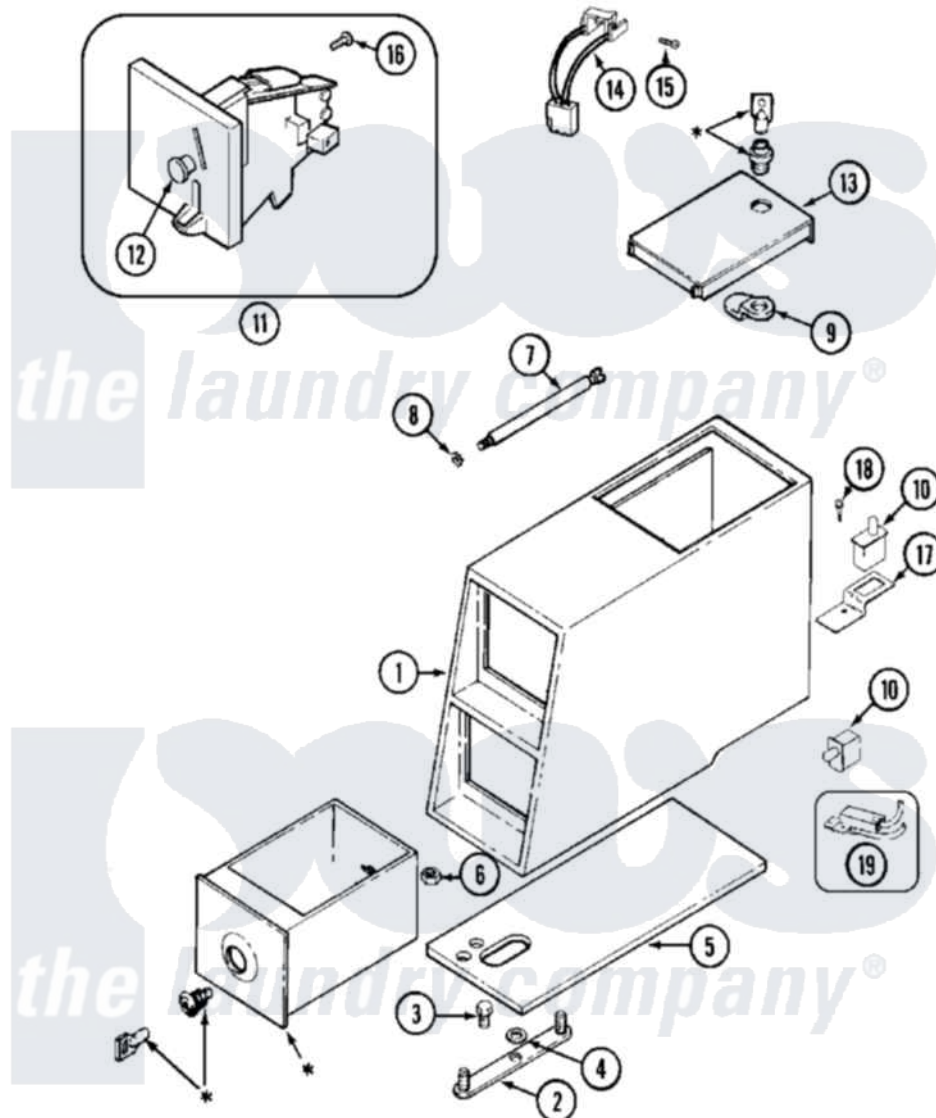

# Maytag MAH14PDAAW 02 - CONTROL CENTER (PD)

\* CONTACT YOUR COMMERCIAL LAUNDRY DISTRIBUTOR

Maytag [Residential Maytag MAH14PDAAW Washer Parts](#) Parts Diagram 02 - CONTROL CENTER (PD)  
 Click on the part number to view part

Item	Original Part Number	Replaced By	Status	Part Description
001	<a href="#">22002480</a>			Vault, Coin PD Coin Drop Supplied By Dist.
"	22002481	<a href="#">22002480</a>		Vault, Coin PD Coin Drop Supplied By Dist.
002	22001810		Not Available	STRAP, MOUNTING
003	22001996	<a href="#">3370225</a>		Screw
004	<a href="#">910309</a>			Washer, Mounting Strap
005	<a href="#">22002072</a>			Gasket, Control Center
"	22002073	<a href="#">22002618</a>		Gasket, Control Center
006	Y052740	<a href="#">62739</a>		Nut, Lock
007	<a href="#">213035</a>			Bolt, Locking
008	<a href="#">910181</a>			Lockwasher, Terminal Block
009	NLA		Not Available	CAM, LOCKING
010	<a href="#">33001250</a>			Switch, Vault And Service Door
"	912012	<a href="#">3400409</a>		Screw
011	22001873	<a href="#">22004112</a>		Coin Drop Greenwald Us.25

"	<a href="#">22001875</a>		Coin Drop Assembly-Dual
"	<a href="#">22002144</a>		Single Faceplate
"	22002535	<a href="#">W10133245</a>	Dual Coin Drop Assembly
"	<a href="#">22003815</a>		Dual Faceplate
012	<a href="#">216200</a>		Face Plate Return Button
013	22001910	<a href="#">22003679</a>	Timer Access Door Assembly
"	22001911	<a href="#">22003692</a>	Timer Access Door Assembly
014	<a href="#">22001965</a>		Optic Switch Assembly
015	<a href="#">314665</a>		Screw, Switch Assembly
016	<a href="#">216068</a>		Screw, Coin Drop
017	<a href="#">22001404</a>		Bracket, Service Switch
018	<a href="#">22001069</a>		Screw, Vault To Control Cover
019	<a href="#">22001966</a>		Harness, Sensor Switch