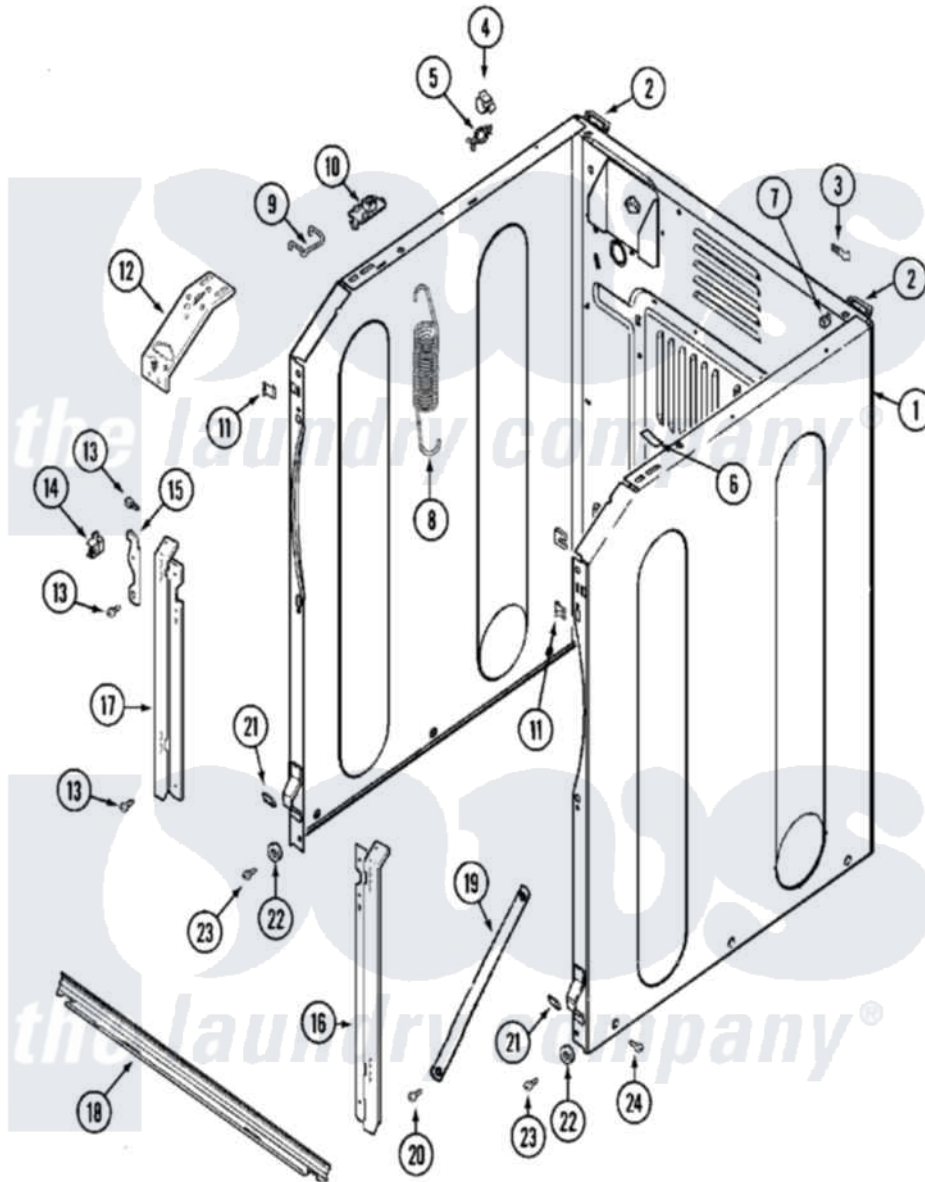

# Maytag MAH14PDAAW 04 - CABINET-FRONT

Maytag Residential Maytag MAH14PDAAW Washer Parts Parts Diagram 04 - CABINET-FRONT  
 Click on the part number to view part

Item	Original Part Number	Replaced By	Status	Part Description
001	22002245	<a href="#">22003639</a>		Cabinet Assembly
"	22002246	<a href="#">22003639</a>		Cabinet Assembly
"	NLA		Not Available	CABINET ASSY. (WHT)
002	NLA		Not Available	BRACKET, CABINET HINGE
003	22001996	<a href="#">3370225</a>		Screw
"	<a href="#">22002178</a>			Bracket, Air Dome Hose
"	NLA		Not Available	TIE, WIRE
004	<a href="#">Y310376</a>			Clip, Door Switch Harness
005	315471	<a href="#">22003298</a>		Retainer, Wire
006	<a href="#">33001836</a>			Strap, Top Cover Support
007	310933	<a href="#">33002194</a>		Nut, Speed
008	<a href="#">22002100</a>			Spring
009	22002098	<a href="#">22002297</a>		Support, Spring
010	<a href="#">22001997</a>			Spacer, Top Cover
011	<a href="#">22002049</a>			Clip Note: Clip, Front Panel
012	<a href="#">22002090</a>			Brace, Corner

013	<a href="#">22001995</a>		Screw Note: Screw, Tumbler Front And Shroud
014	<a href="#">22002001</a>		Support, Hinge
015	22002247	<a href="#">33002597</a>	Hook, Security
016	22002034	<a href="#">22003224</a>	Bracket, Shroud
017	22002035	<a href="#">22002985</a>	Bracket, Shroud
018	<a href="#">22001993</a>		Bridge, Shroud Support
019	<a href="#">22001995</a>		Screw Note: Screw, Tumbler Front And Shroud
"	22002231	<a href="#">22002767</a>	Brace, Cross
020	<a href="#">22001995</a>		Screw Note: Screw, Tumbler Front And Shroud
021	213280	<a href="#">204439</a>	Screw And Fstner Assembly
"	<a href="#">22002239</a>		Clip, Front Panel
022	<a href="#">22002025</a>		Disc, Front Panel Spacer
023	<a href="#">22001496</a>		Front Panel Fastener And Screw
"	<a href="#">22001995</a>		Screw Note: Screw, Tumbler Front And Shroud
024	<a href="#">213007</a>		Xfor Cabinet See Cabinet, Back