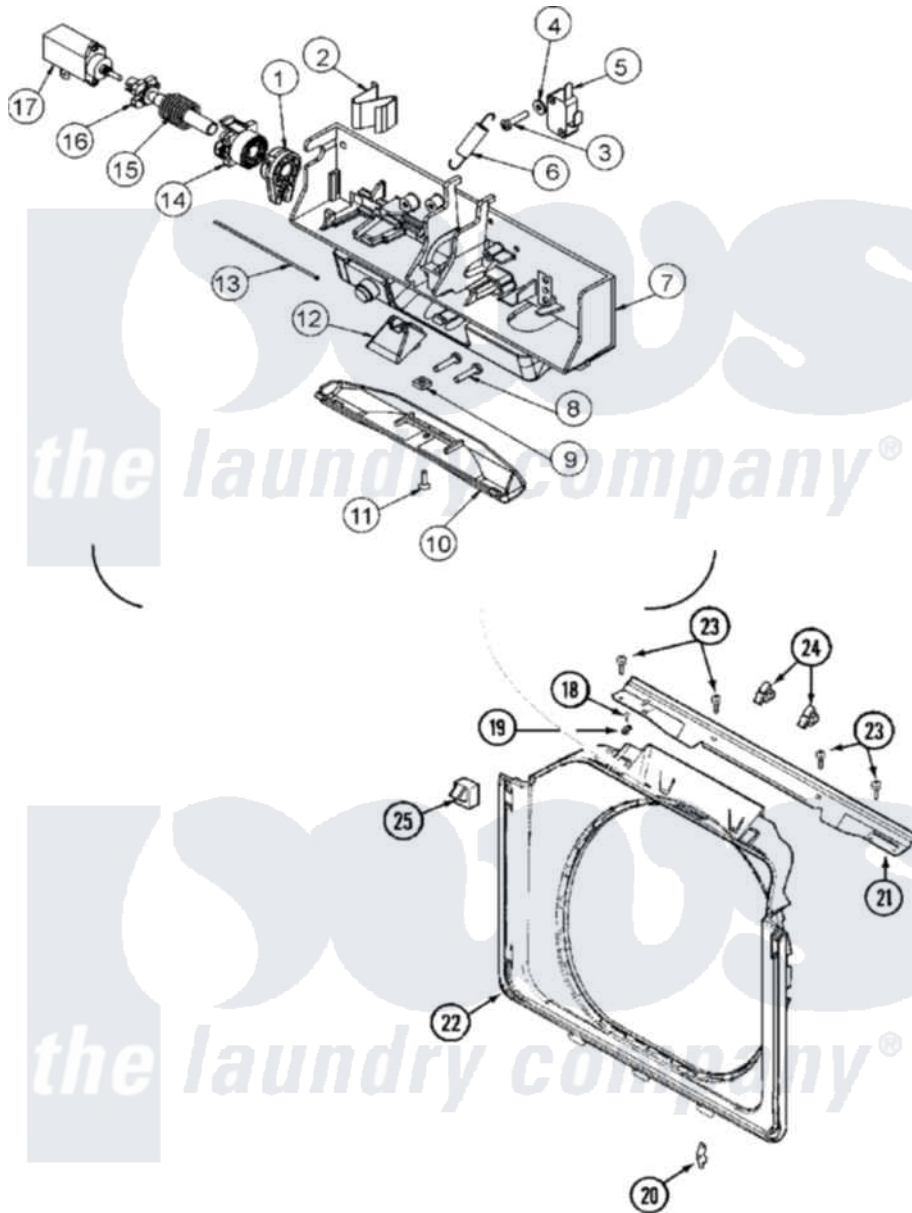

Maytag MAH14PDAAW 05 - DOOR SHROUD & DOOR LATCH ASSEMBLY

Maytag [Residential Maytag MAH14PDAAW Washer Parts](#) Parts Diagram 05 - DOOR SHROUD & DOOR LATCH ASSEMBLY

[Click on the part number to view part](#)

| Item | Original Part Number | Replaced By | Status | Part Description |
|------|--------------------------|------------------------|--------|-------------------------------|
| 001 | 22003716 | | | Rotating Gear, Latch |
| 002 | 22003717 | | | Spring, Latch |
| 003 | 22001352 | | | Screw, Check Switch |
| 004 | 22002165 | | | Washer, Door Lock Switch |
| 005 | 22002162 | | | Switch, Door Lock Spin Enable |
| 006 | 22002158 | | | Spring, Gear Return |
| 007 | 22003722 | | | Switch Holder Assembly, Latch |
| 008 | 22003719 | | | Screw, Latch |
| 009 | 22003720 | | | Nut, Latch |
| 010 | 22002957 | | | Cover, Latch Assembly |
| 011 | 22002435 | 241877 | | Screw |
| 012 | 22003055 | | | Ramp, Door Hoop |
| 013 | 22002164 | | | Cable, Door |
| 014 | 22003715 | | | Sliding Gear, Latch |
| 015 | 22003721 | | | Spring, Axle / Latch |

| | | | |
|-----|--------------------------|--------------------------|---|
| 016 | 22003718 | | Axle, Latch |
| 017 | 22002119 | | Motor, Wax |
| 018 | 22001996 | 3370225 | Screw |
| 019 | 22002014 | | Clip, Harness To Support |
| 020 | 22002095 | 12001994 | Cover |
| " | 22002096 | | COVER, HINGE (ALM) |
| 021 | 22002015 | | Support, Door Lock |
| 022 | 22002071 | Not Available | SHROUD (ALM) |
| " | 22002234 | | Shroud And Dispenser Hose |
| " | NLA | Not Available | SHROUD (WHT) |
| 023 | 22001995 | | Screw Note: Screw, Tumbler Front And Shroud |
| 024 | Y310376 | | Clip, Door Switch Harness |
| 025 | 22002046 | | Switch, Secondary Door |
| " | 22002047 | 22002046 | Switch, Secondary Door |