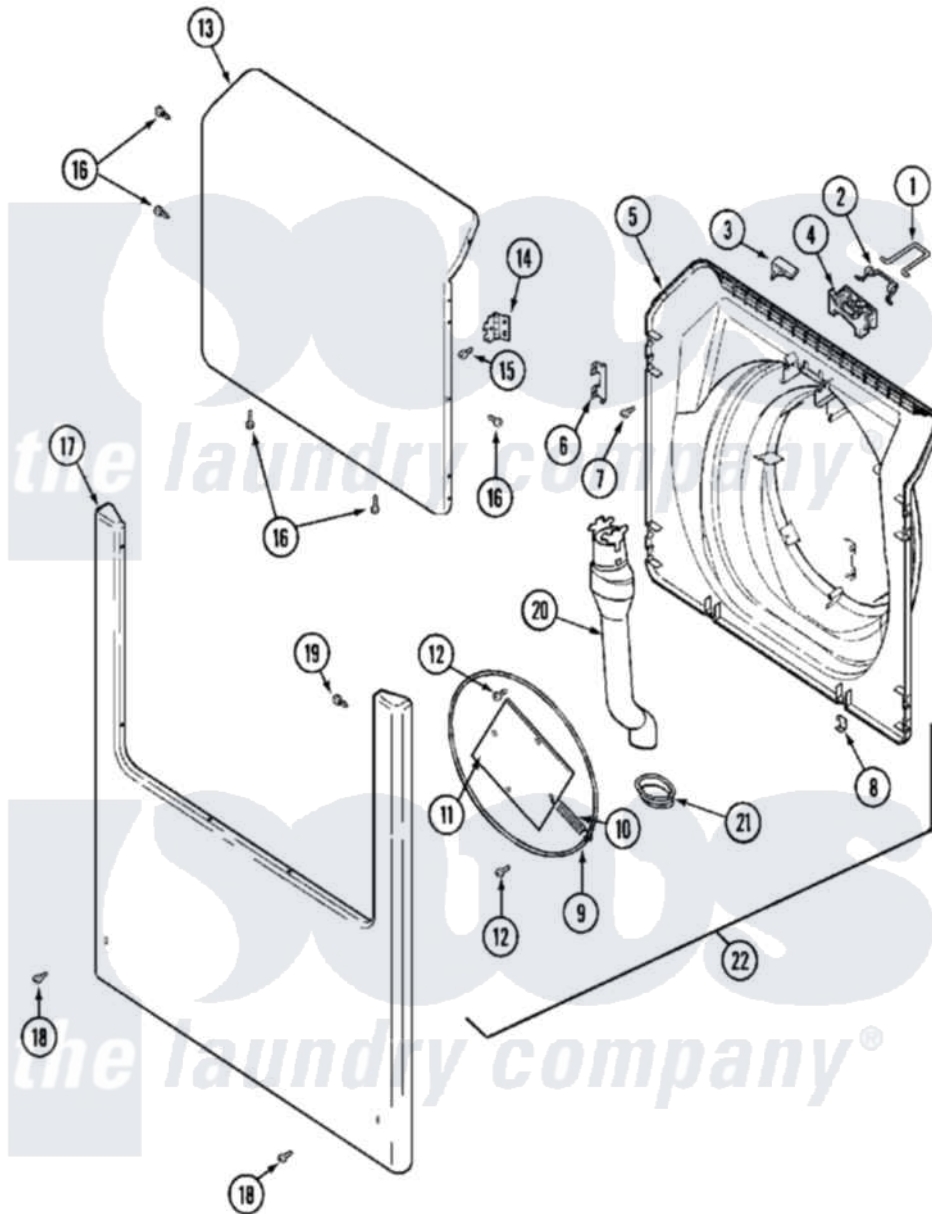

Maytag MAH14PDAAW 06 - DOOR & FRONT PANEL

Maytag Residential Maytag MAH14PDAAW Washer Parts Parts Diagram 06 - DOOR & FRONT PANEL
 Click on the part number to view part

Item	Original Part Number	Replaced By	Status	Part Description
001	22002002	22003222		Hoop, Lock
002	22002003			Spring, Latch
003	22002166	22003611		Kit- Inner
"	22002167	22003611		Kit- Inner
"	W10124350		Not Available	NOT REQUIRED PART OR SEE NOTE
004	22002168			Support, Lock Hoop
005	22002250	22003611		Kit- Inner
"	22002251	22003611		Kit- Inner
"	22002252	22003083		Liner, Door Assembly W/Vent
"	22002253		Not Available	DOOR, INNER/DOOR STRIKE (ALM)
"	22002539	22003083		Liner, Door Assembly W/Vent
"	22002540		Not Available	DOOR, INNER (W/VENT-ALM)
"	22003076	22003083		Liner, Door Assembly W/Vent
"	22003077			Door, Inner
006	22002038			Clip, Door

007	22002007		Screw, Wire Frame
008	22002039		Clip, Door
009	22002104		Frame, Wire
010	22002356		Spring, Plate
011	22002094		Frame, Wire
012	22002007		Screw, Wire Frame
013	22001979		Door, Outer
"	22001980	Not Available	(ALM-W/DAMPER)
"	22002333		Label, Open Door
014	22002000	22002798	Hinge, Door
015	22002062	98006631	Screw
016	22002063		Screw No.8-18AB Wafer Head
"	22002064	489355	Screw, 8 X 1/2
017	22002087	Not Available	PANEL, FRONT (WHT)
"	22002241	22002836	Panel, Front
"	22002242	Not Available	PANEL, FRONT (ALM)
"	NLA	Not Available	(ALM)
018	22001496		Front Panel Fastener And Screw
019	22002012		Screw, Hinge Note: Screw, Hinge Bracket
"	22002243		Screw, Front Panel And Hinge
"	22002244		Clip, Grounding
020	22002990	22003850	Vent Tube Assembly
021	22003075		Grommet, Vent Tube
022	22003083		Liner, Door Assembly W/Vent
"	22003084	Not Available	LINER, DOOR ASSY W/VENT (ALM)