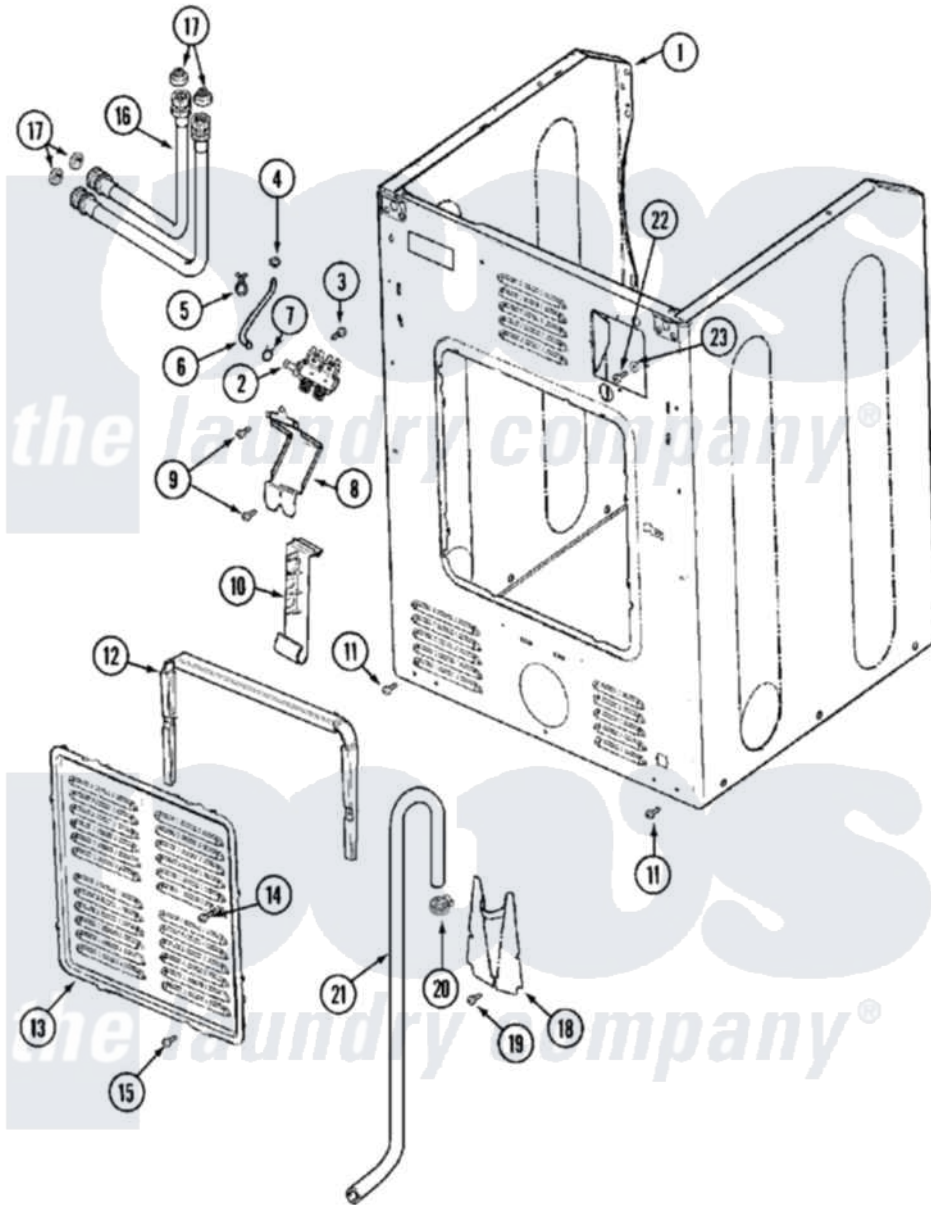

Maytag MAH14PDAAW 07 - CABINET-REAR

Maytag [Residential Maytag MAH14PDAAW Washer Parts](#) Parts Diagram 07 - CABINET-REAR
 Click on the part number to view part

| Item | Original Part Number | Replaced By | Status | Part Description |
|------|--------------------------|--------------------------|---------------|---|
| 001 | 22002245 | 22003639 | | Cabinet Assembly |
| " | 22002246 | 22003639 | | Cabinet Assembly |
| " | NLA | | Not Available | CABINET ASSY. (WHT) |
| 002 | 22002101 | | | Valve, Water |
| 003 | Y313561 | | | Screw---NA |
| 004 | 22002054 | 285655 | | Clamp, Hose |
| 005 | 22002027 | 74007164 | | Lock- Purs |
| 006 | 22001987 | 22002296 | | Hose, Injector |
| 007 | 216169 | 596669 | | Clamp, Manifold |
| 008 | 22002089 | 22002572 | | Bracket- W |
| 009 | 22001996 | 3370225 | | Screw |
| 010 | 22002076 | 33002213 | | Rack, Hose |
| 011 | 22001995 | | | Screw Note: Screw, Tumbler Front And Shroud |
| 012 | 22002022 | | | Spacer, Access Panel |
| 013 | 22002092 | | | Panel, Access |
| 014 | 213117 | 67006908 | | Screw, Ice Rack |

| | | | | |
|-----|--------------------------|--------------------------|---------------|---|
| 015 | 22001996 | 3370225 | | Screw |
| 016 | 202860 | | | Inlet Hose Assembly |
| 017 | Y013783 | | | Washer, Inlet Hose |
| 018 | 22002093 | 22002704 | | Cover, Drain Hose |
| 019 | 22001995 | | | Screw Note: Screw, Tumbler Front And Shroud |
| 020 | 22001984 | 285655 | | Clamp, Hose |
| 021 | 12001659 | 12001807 | | Drain Hose Kit |
| " | 22002891 | 12001807 | | Drain Hose Kit |
| " | 22002892 | | | Retainer, Drain Hose |
| " | 22002893 | 8539404 | | Tie-Wire |
| " | NLA | | Not Available | HOSE, DRAIN---N |
| 022 | NLA | | Not Available | SCREW, GROUND LUG |
| 023 | NLA | | Not Available | WASHER, GROUND LUG |