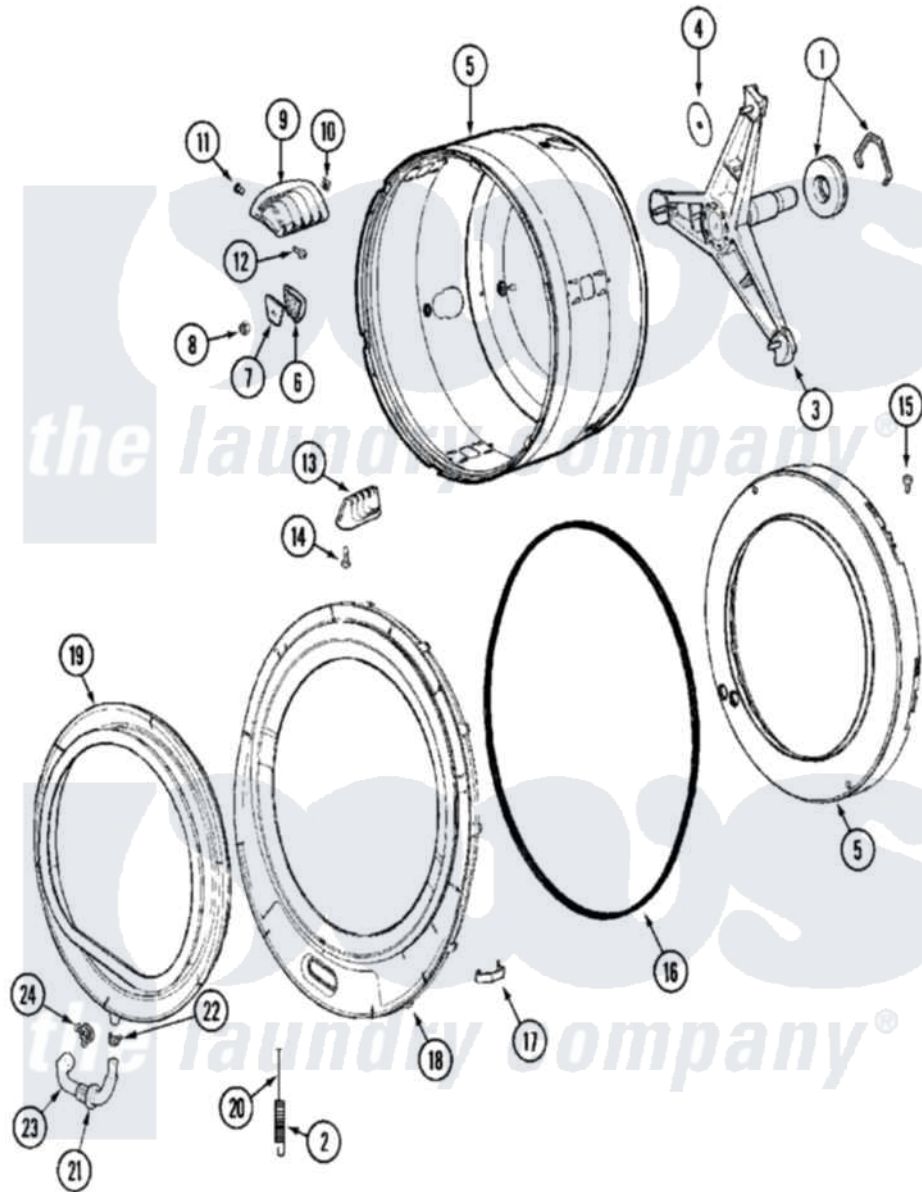

# Maytag MAH14PDAAW 09 - SPINNER ASSEMBLY & OUTER TUB COVER

Maytag Residential Maytag MAH14PDAAW Washer Parts Parts Diagram 09 - SPINNER ASSEMBLY & OUTER TUB COVER

Click on the part number to view part

Item	Original Part Number	Replaced By	Status	Part Description
001	12001478	<a href="#">12002022</a>		Lip Seal Kit
002	<a href="#">22002099</a>			Spring, Tub
003	22001994	<a href="#">W10181639</a>		Support
"	<a href="#">22002123</a>			Tube, Molykote
"	22002897	<a href="#">W10181639</a>		Support
004	<a href="#">22002023</a>			Washer, Plastic
005	22002115	<a href="#">6-2717080</a>		Spinner As
006	22002021	<a href="#">22002482</a>		Washer, Profile
007	<a href="#">22002020</a>			Washer, Spinner Support
008	22002122	<a href="#">2207454</a>		Nut, Hex
009	<a href="#">22001985</a>			Baffle, Drip
010	<a href="#">22002009</a>			Grommet, Baffle
011	<a href="#">22001999</a>			Grommet, Baffle
012	22002325	<a href="#">22003556</a>		Screw, Baffle
013	<a href="#">22001986</a>			Baffle, Drip
014	<a href="#">22002059</a>			Screw, Baffle

015	22002028		Not Available	PART NEVER USED IN PRODUCTION
"	NLA		Not Available	SCREW, BALANCE RING
016	<a href="#">22002077</a>			Seal, Tub Cover
017	<a href="#">22002050</a>			Clip, Tub To Cover
018	22002069	<a href="#">22004464</a>		Outer Tub Cover Kit
"	22002238	<a href="#">22003212</a>		Cover, Tub --W
"	<a href="#">22003074</a>			Guard, Hose
"	<a href="#">22003212</a>			Cover, Tub --W
019	12001772	<a href="#">12002533</a>		Boot Kit
"	22001978	<a href="#">12002533</a>		Boot Kit
020	22002105	<a href="#">22002327</a>		Wire, Boot Clamp
021	<a href="#">22003074</a>			Guard, Hose
022	22003073	<a href="#">596669</a>		Clamp, Manifold
023	22003071	<a href="#">22004477</a>		Drain Hose, Door Boot
024	Y22003072			CLAMP, HOSE DOUBLE WIRE