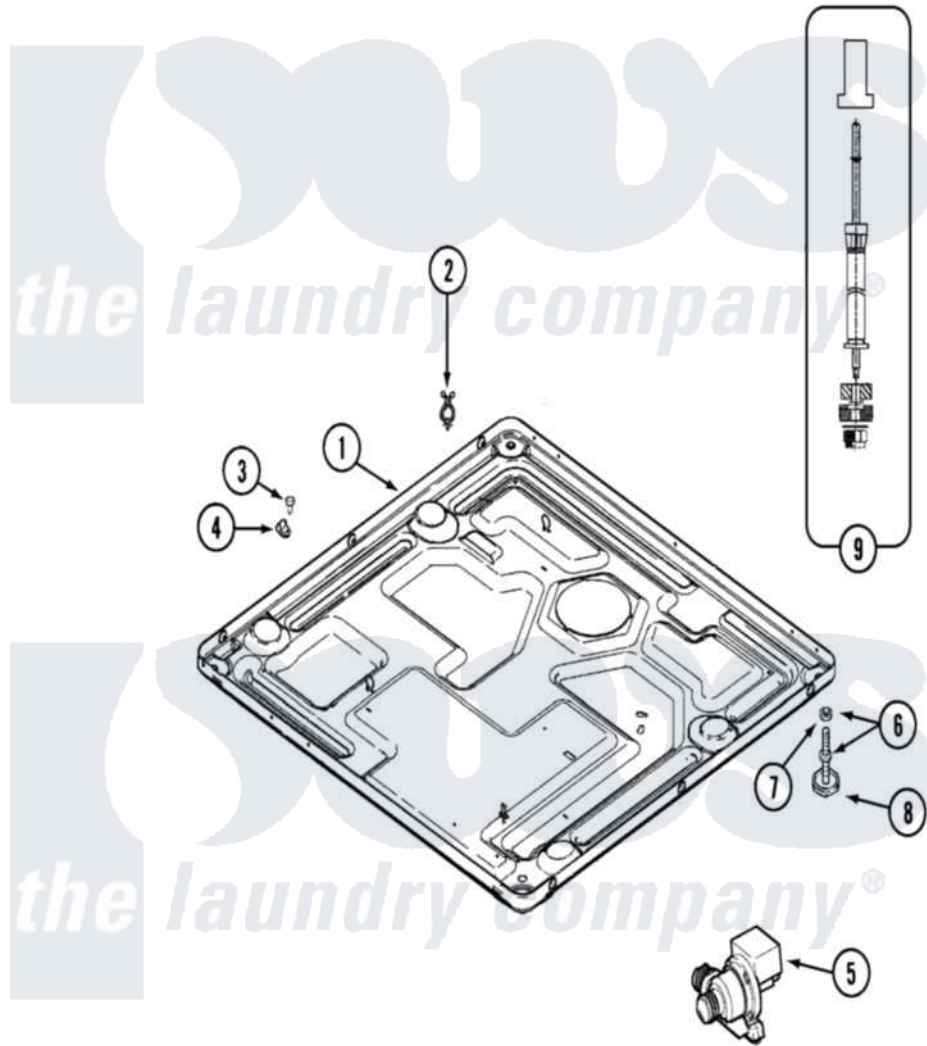

Maytag MAH14PDAAW 10 - BASE

Maytag [Residential Maytag MAH14PDAAW Washer Parts](#) Parts Diagram 10 - BASE
 Click on the part number to view part

Item	Original Part Number	Replaced By	Status	Part Description
001	22002111	22003605		Base Weld Assembly
"	22002240	22003435		Base, Assembly
002	315471	22003298		Retainer, Wire
003	212276	W10116760		Screw
004	22002014			Clip, Harness To Support
005	22001982	22003059		Pump, Drain
"	22002939	22003059		Pump, Drain
006	22001915	22003544		Adjustable Leg W/Foot And Nut
007	Y052740	62739		Nut, Lock
008	210684			Foot, Adjustable Leg
009	22001988			Strut Assembly-Rear