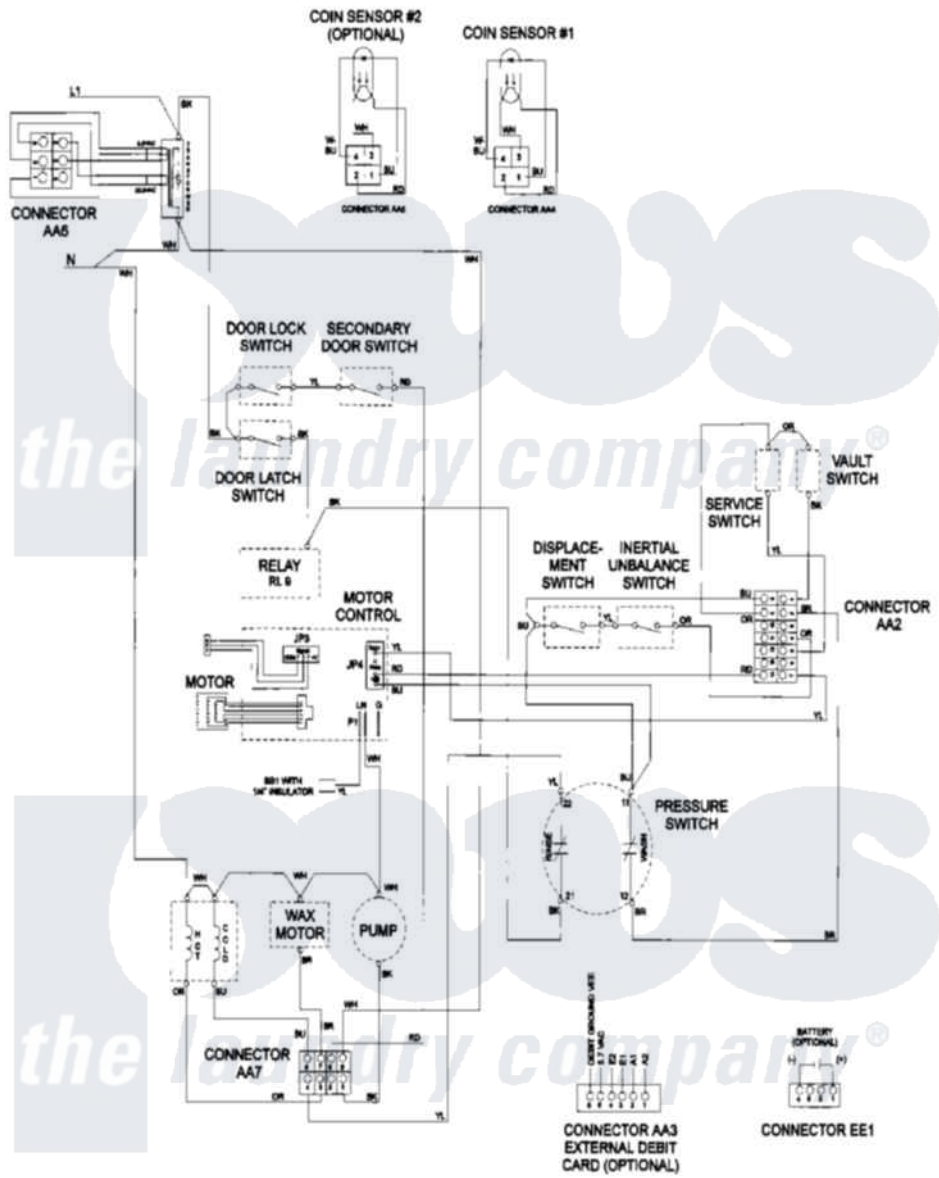

Maytag MAH14PDAAW 11 - WIRING INFORMATION

Maytag Residential Maytag MAH14PDAAW Washer Parts Parts Diagram 11 - WIRING INFORMATION
 Click on the part number to view part

Item	Original Part Number	Replaced By	Status	Part Description
001	NLA		Not Available	WIRING INFORMATION