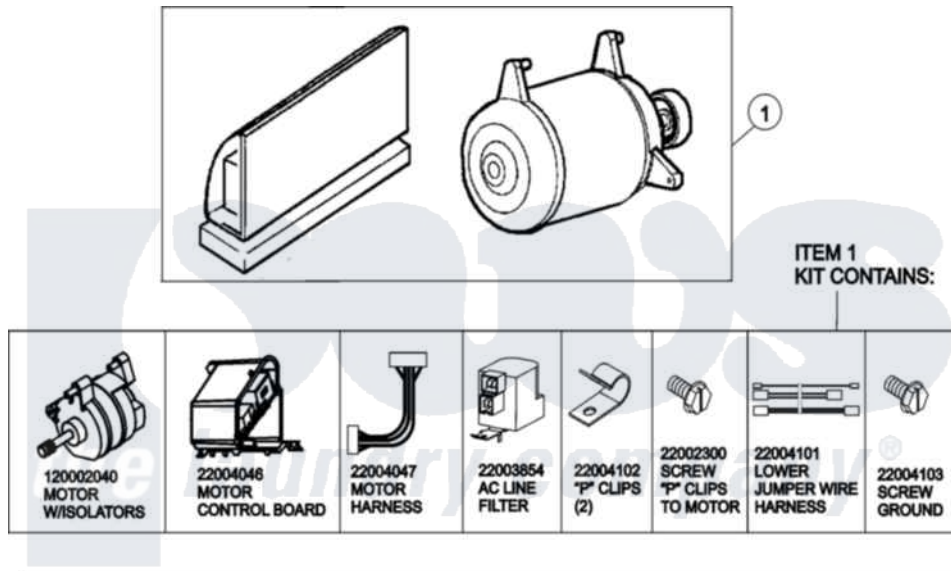

# Maytag MAH14PDAAW 12 - MOTOR & MOTOR CONTROL

(SEE TEXT FOR ITEMS 2, 3, 4 AND 8)

Maytag [Residential Maytag MAH14PDAAW Washer Parts](#) Parts Diagram 12 - MOTOR & MOTOR CONTROL  
Click on the part number to view part

Item	Original Part Number	Replaced By	Status	Part Description
001	<a href="#">12002039</a>			Neptune Motor Conversion Kit
002	<a href="#">22004046</a>			Control Assembly, Motor
003	<a href="#">22003856</a>			Motor, Variable Speed
004	22004047	<a href="#">22004212</a>		Motor Harness
005	<a href="#">33002190</a>			SCrew, C BraCe, BraCket, Cabinet
006	<a href="#">22004102</a>			P Clips
007	22002300	<a href="#">9740848</a>		Screw, Mixing Valve Mounting
008	22003854	<a href="#">22003858</a>		EMI Suppression Filter, 16a
009	<a href="#">22004101</a>			Repair Jumper Harness
010	<a href="#">22003329</a>			Isolator, Motor
011	<a href="#">22003686</a>			Bolt, Motor
012	<a href="#">22002320</a>			Washer, Belt Tension Bolt
013	<a href="#">22004103</a>			Screw