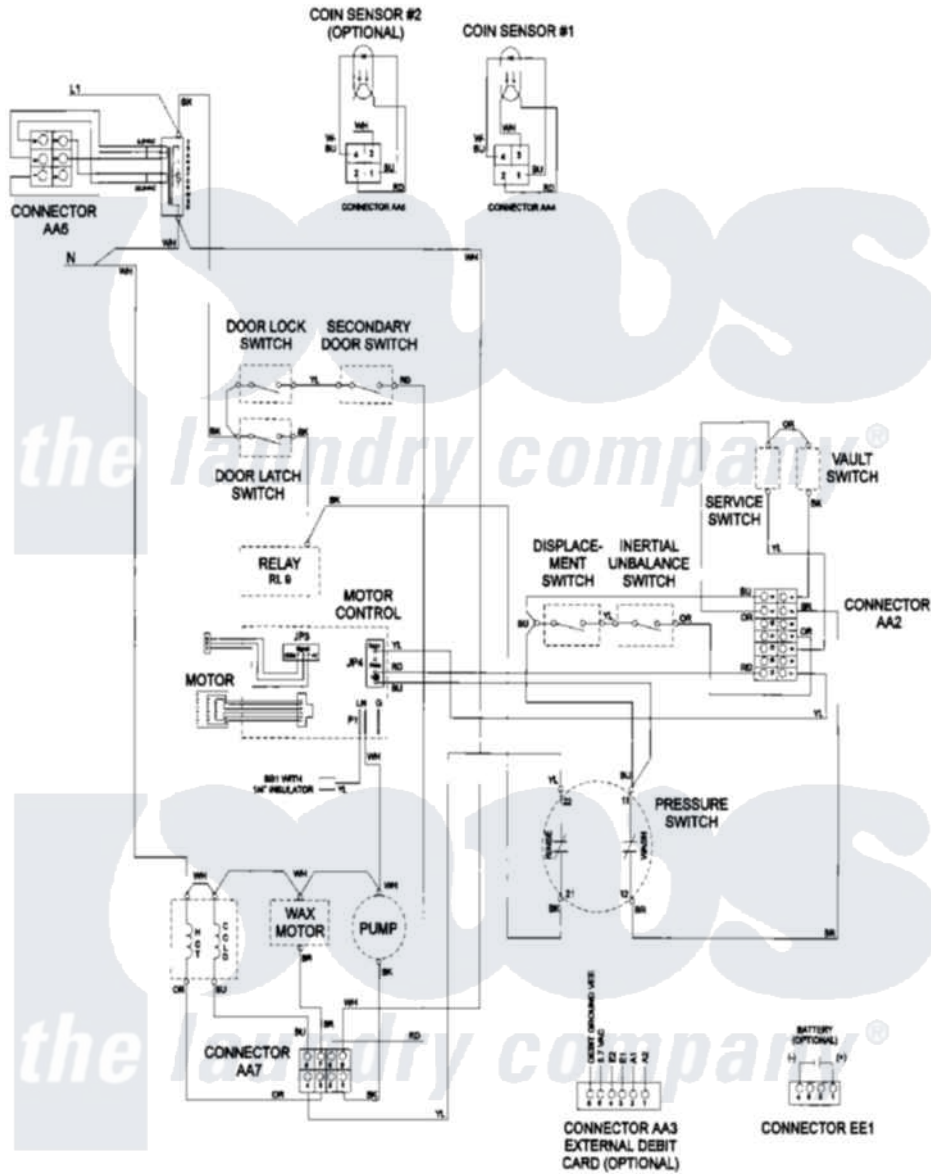

Maytag MAH14PDABL 11 - WIRING INFORMATION

Maytag [Residential Maytag MAH14PDABL Washer Parts](#) Parts Diagram 11 - WIRING INFORMATION
 Click on the part number to view part

Item	Original Part Number	Replaced By	Status	Part Description
001	NLA		Not Available	WIRING INFORMATION