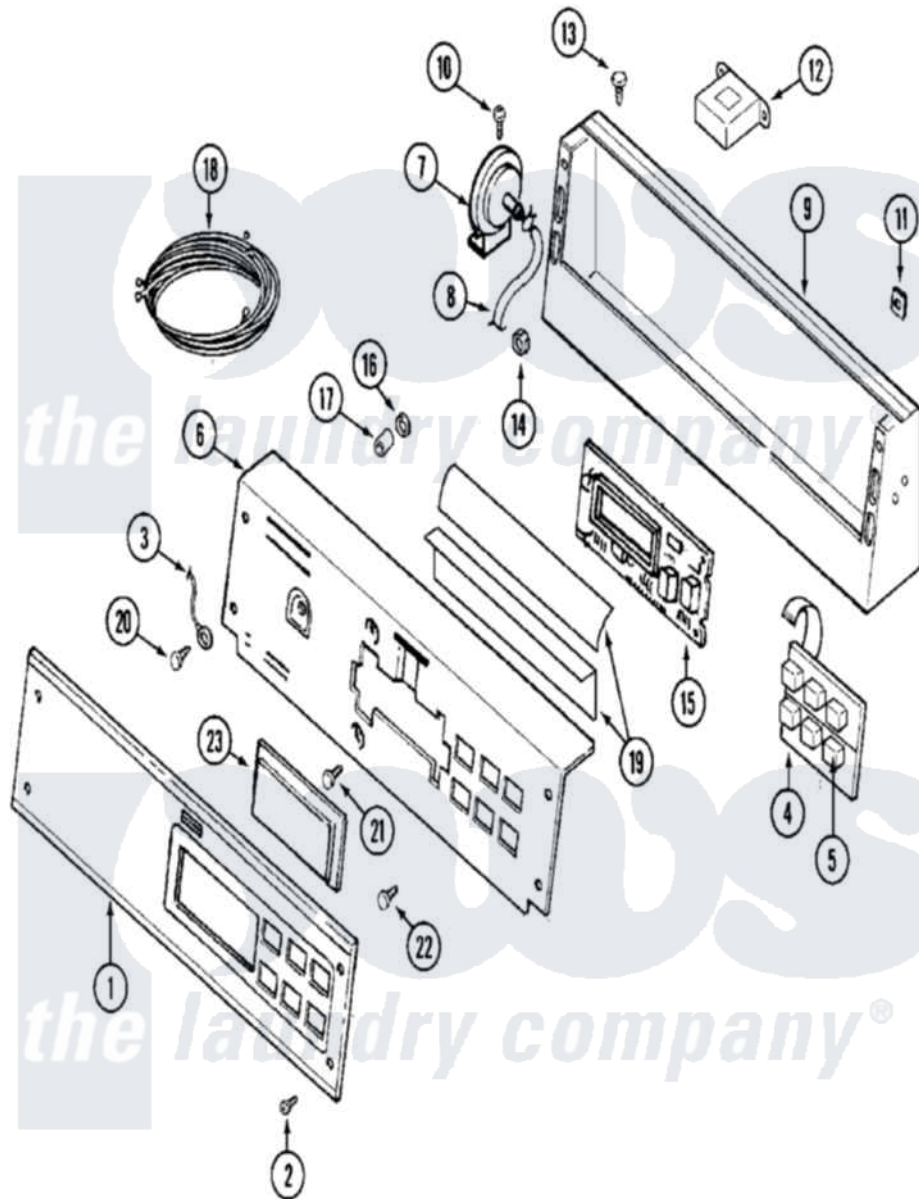

Maytag MAH14PDABW 01 - CONTROL PANEL

Maytag [Residential Maytag MAH14PDABW Washer Parts](#) Parts Diagram 01 - CONTROL PANEL
 Click on the part number to view part

Item	Original Part Number	Replaced By	Status	Part Description
001	22002043	22004349		Facia - Pd/Ps
002	215506			Screw, Control Panel Overlay
003	205810			Wire, Ground
004	206808	W10135389		Push Button And Switch Assembly
"	215527	W10140652		Screw, 6-20 X 1/2
005	215517	W10131113		Push Button
006	22002036			Switch Bracket And Back Brkt-White
"	22002037	22002929		Switch Brkt And Back Brkt
007	22002048	22002921		Switch- Pr
008	22002010			Hose, Pressure Switch
"	NLA		Not Available	CLIP, PRESSURE SWITCH HOSE
009	22002329			Console
"	22002330	22002889		Console
010	22001996	3370225		Screw

011	215003		Fastener, Panel And Bracket
012	22001960		Transformer
013	211251		Screw, Transformer
014	22001419		Nut, Transformer
015	22002030	22004335	Control Board
"	22002328	22004335	Control Board
016	912077		Locknut, Reader Harness
017	33001204		Stand-Off, Ccontrol Board
018	22001966		Harness, Sensor Switch
"	22002110		Wire Harness, Main
"	22002254		Wire Harness, Main
"	22002404		Wire Harness, Main
"	22002471		Wire Harness, Motor Control
"	22002862		Upper Sub-Harness W/Switches
"	NLA	Not Available	WIRE HARNESS, MAIN---NA
"	NLA	Not Available	SWITCH, WATER TEMP (ALM)
019	22001511	22002954	Deflector, Water
020	211252		Screw, Ground Wire
021	215526		Screw, Circuit Board
022	215527	W10140652	Screw, 6-20 X 1/2
023	22001962	W10131114	Cover, Display