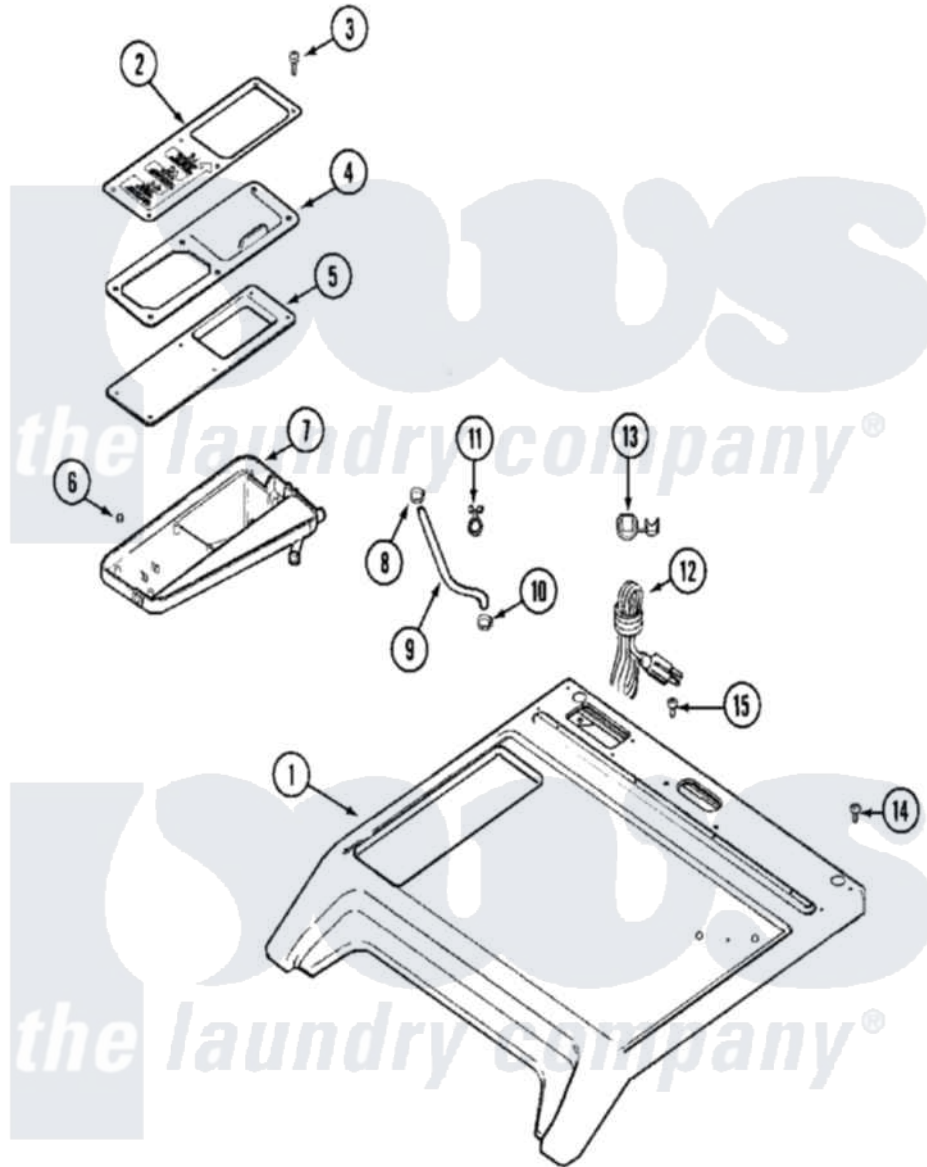

Maytag MAH14PDABW 03 - TOP

Maytag [Residential Maytag MAH14PDABW Washer Parts](#) Parts Diagram 03 - TOP
 Click on the part number to view part

Item	Original Part Number	Replaced By	Status	Part Description
001	22002108		Not Available	(ALM)
"	NLA		Not Available	COVER, TOP (WHT)
002	22002032		Not Available	COVER, COMM. DISPENSER (WHT)
"	22002176	22002930		Cover, Comm. Dispenser
003	22002230	400021-1		Screw
004	22002091		Not Available	LID, COMMERCIAL DISPENSER
005	22002074		Not Available	BEZEL, COMMERCIAL
006	22002031			Palnut, Bezel
007	22002075		Not Available	DISPENSER BOTTOM, COMMERCIAL
008	22002054	285655		Clamp, Hose
009	22002084			Hose, Shower
010	201011	285655		Clamp, Hose
011	212276	W10116760		Screw
"	22002027	74007164		Lock- Purs

012	22001178	22003062	Cord, Power
013	211881		Grommet, Cord Part Not Used- Gas Models Only
014	912365	3370225	Screw
015	210186	3370225	Screw