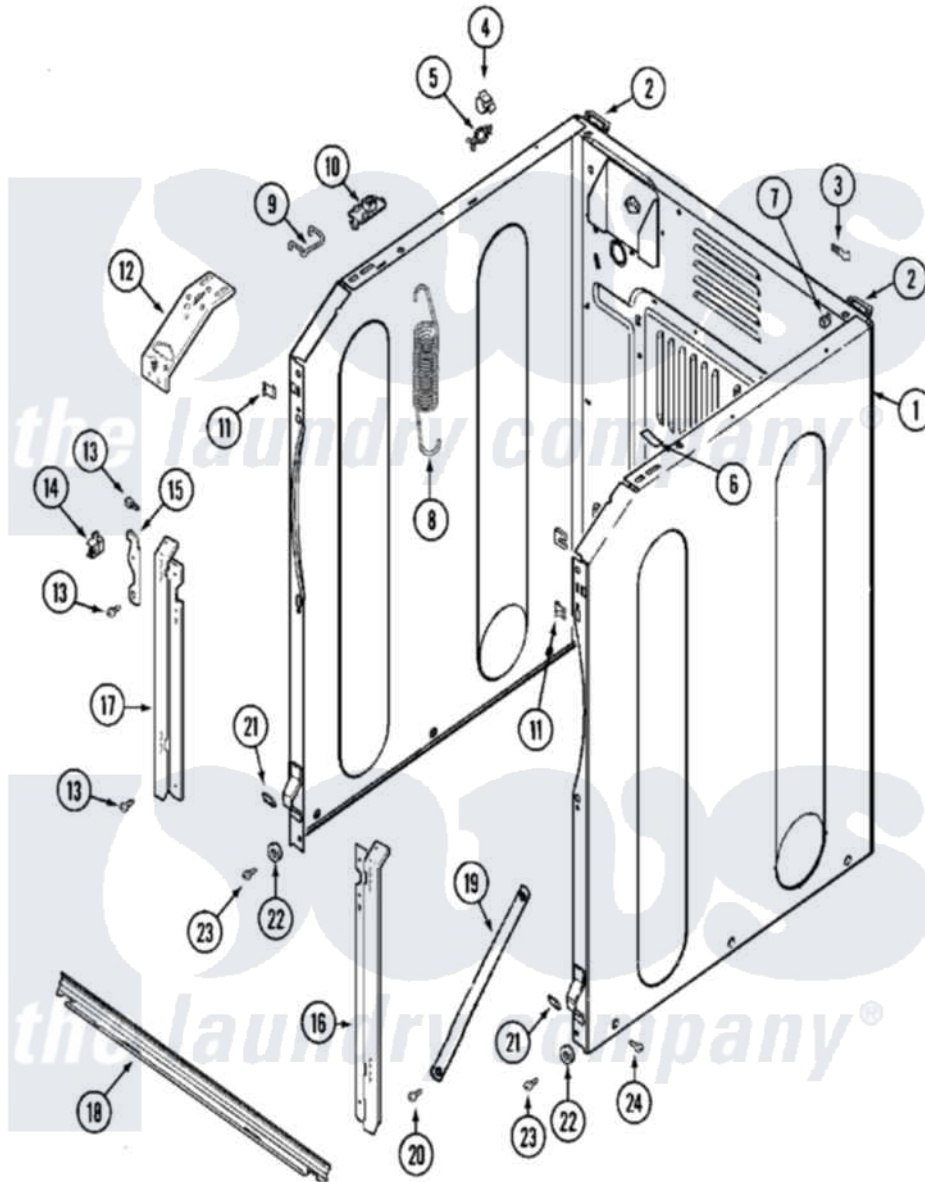

Maytag MAH14PDABW 04 - CABINET-FRONT

Maytag Residential Maytag MAH14PDABW Washer Parts Parts Diagram 04 - CABINET-FRONT
 Click on the part number to view part

Item	Original Part Number	Replaced By	Status	Part Description
001	22002245	22003639		Cabinet Assembly
"	22002246	22003639		Cabinet Assembly
"	NLA		Not Available	CABINET ASSY. (WHT)
002	NLA		Not Available	BRACKET, CABINET HINGE
003	22001996	3370225		Screw
"	22002178			Bracket, Air Dome Hose
"	NLA		Not Available	TIE, WIRE
004	Y310376			Clip, Door Switch Harness
005	315471	22003298		Retainer, Wire
006	33001836			Strap, Top Cover Support
007	310933	33002194		Nut, Speed
008	22002100			Spring
009	22002098	22002297		Support, Spring
010	22001997			Spacer, Top Cover
011	22002049			Clip Note: Clip, Front Panel
012	22002090			Brace, Corner

013	22001995		Screw Note: Screw, Tumbler Front And Shroud
014	22002001		Support, Hinge
015	22002247	33002597	Hook, Security
016	22002034	22003224	Bracket, Shroud
017	22002035	22002985	Bracket, Shroud
018	22001993		Bridge, Shroud Support
019	22001995		Screw Note: Screw, Tumbler Front And Shroud
"	22002231	22002767	Brace, Cross
020	22001995		Screw Note: Screw, Tumbler Front And Shroud
021	213280	204439	Screw And Fstner Assembly
"	22002239		Clip, Front Panel
022	22002025		Disc, Front Panel Spacer
023	22001496		Front Panel Fastener And Screw
"	22001995		Screw Note: Screw, Tumbler Front And Shroud
024	213007		Xfor Cabinet See Cabinet, Back