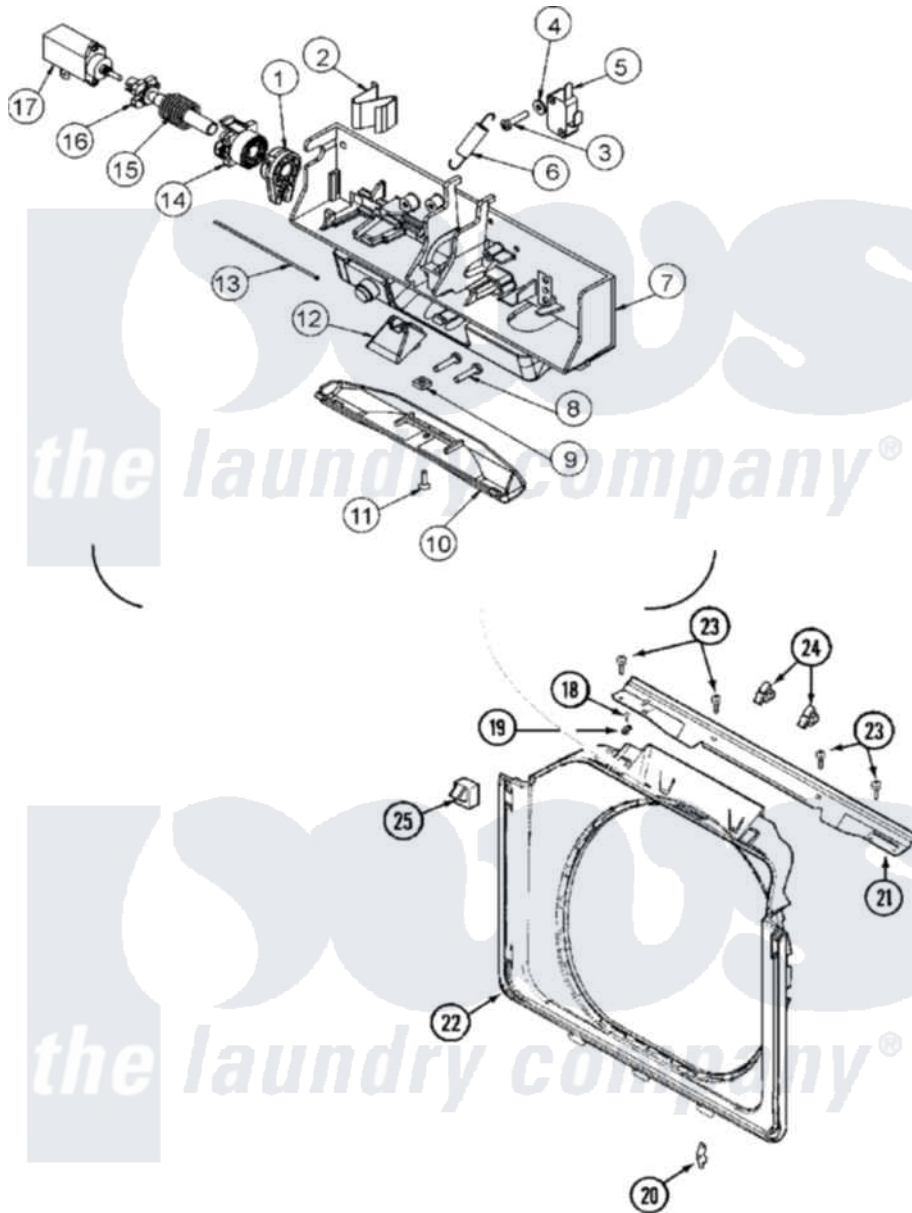

Maytag MAH14PDABW 05 - DOOR SHROUD & DOOR LATCH ASSEMBLY

Maytag [Residential Maytag MAH14PDABW Washer Parts](#) Parts Diagram 05 - DOOR SHROUD & DOOR LATCH ASSEMBLY

[Click on the part number to view part](#)

Item	Original Part Number	Replaced By	Status	Part Description
001	22003716			Rotating Gear, Latch
002	22003717			Spring, Latch
003	22001352			Screw, Check Switch
004	22002165			Washer, Door Lock Switch
005	22002162			Switch, Door Lock Spin Enable
006	22002158			Spring, Gear Return
007	22003722			Switch Holder Assembly, Latch
008	22003719			Screw, Latch
009	22003720			Nut, Latch
010	22002957			Cover, Latch Assembly
011	22002435	241877		Screw
012	22003055			Ramp, Door Hoop
013	22002164			Cable, Door
014	22003715			Sliding Gear, Latch
015	22003721			Spring, Axle / Latch

016	22003718		Axle, Latch
017	22002119		Motor, Wax
018	22001996	3370225	Screw
019	22002014		Clip, Harness To Support
020	22002095	12001994	Cover
"	22002096		COVER, HINGE (ALM)
021	22002015		Support, Door Lock
022	22002071	Not Available	SHROUD (ALM)
"	22002234		Shroud And Dispenser Hose
"	NLA	Not Available	SHROUD (WHT)
023	22001995		Screw Note: Screw, Tumbler Front And Shroud
024	Y310376		Clip, Door Switch Harness
025	22002046		Switch, Secondary Door
"	22002047	22002046	Switch, Secondary Door