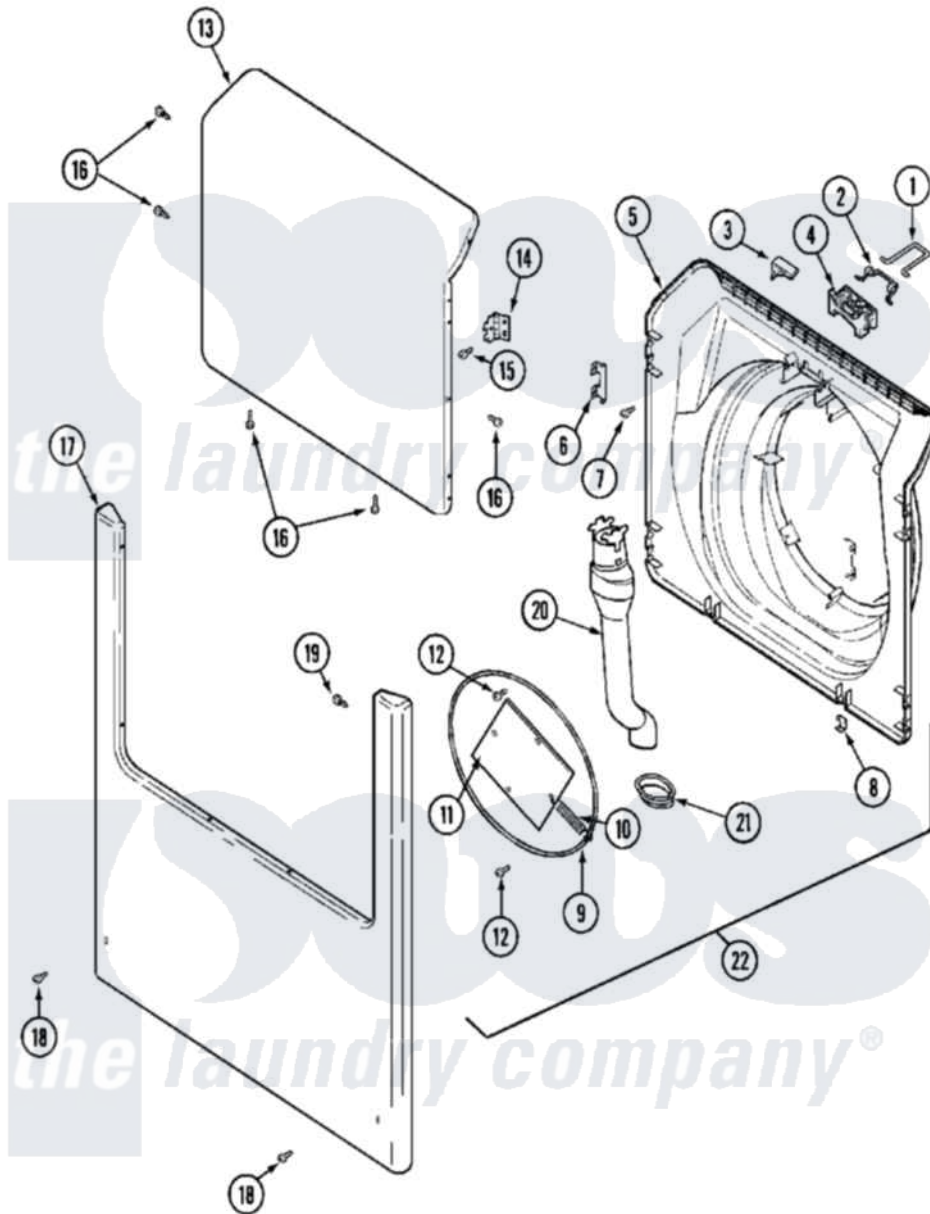

Maytag MAH14PDABW 06 - DOOR & FRONT PANEL

Maytag Residential Maytag MAH14PDABW Washer Parts Parts Diagram 06 - DOOR & FRONT PANEL
 Click on the part number to view part

| Item | Original Part Number | Replaced By | Status | Part Description |
|------|--------------------------|--------------------------|---------------|-------------------------------|
| 001 | 22002002 | 22003222 | | Hoop, Lock |
| 002 | 22002003 | | | Spring, Latch |
| 003 | 22002166 | 22003611 | | Kit- Inner |
| " | 22002167 | 22003611 | | Kit- Inner |
| " | W10124350 | | Not Available | NOT REQUIRED PART OR SEE NOTE |
| 004 | 22002168 | | | Support, Lock Hoop |
| 005 | 22002250 | 22003611 | | Kit- Inner |
| " | 22002251 | 22003611 | | Kit- Inner |
| " | 22002252 | 22003083 | | Liner, Door Assembly W/Vent |
| " | 22002253 | | Not Available | DOOR, INNER/DOOR STRIKE (ALM) |
| " | 22002539 | 22003083 | | Liner, Door Assembly W/Vent |
| " | 22002540 | | Not Available | DOOR, INNER (W/VENT-ALM) |
| " | 22003076 | 22003083 | | Liner, Door Assembly W/Vent |
| " | 22003077 | | | Door, Inner |
| 006 | 22002038 | | | Clip, Door |