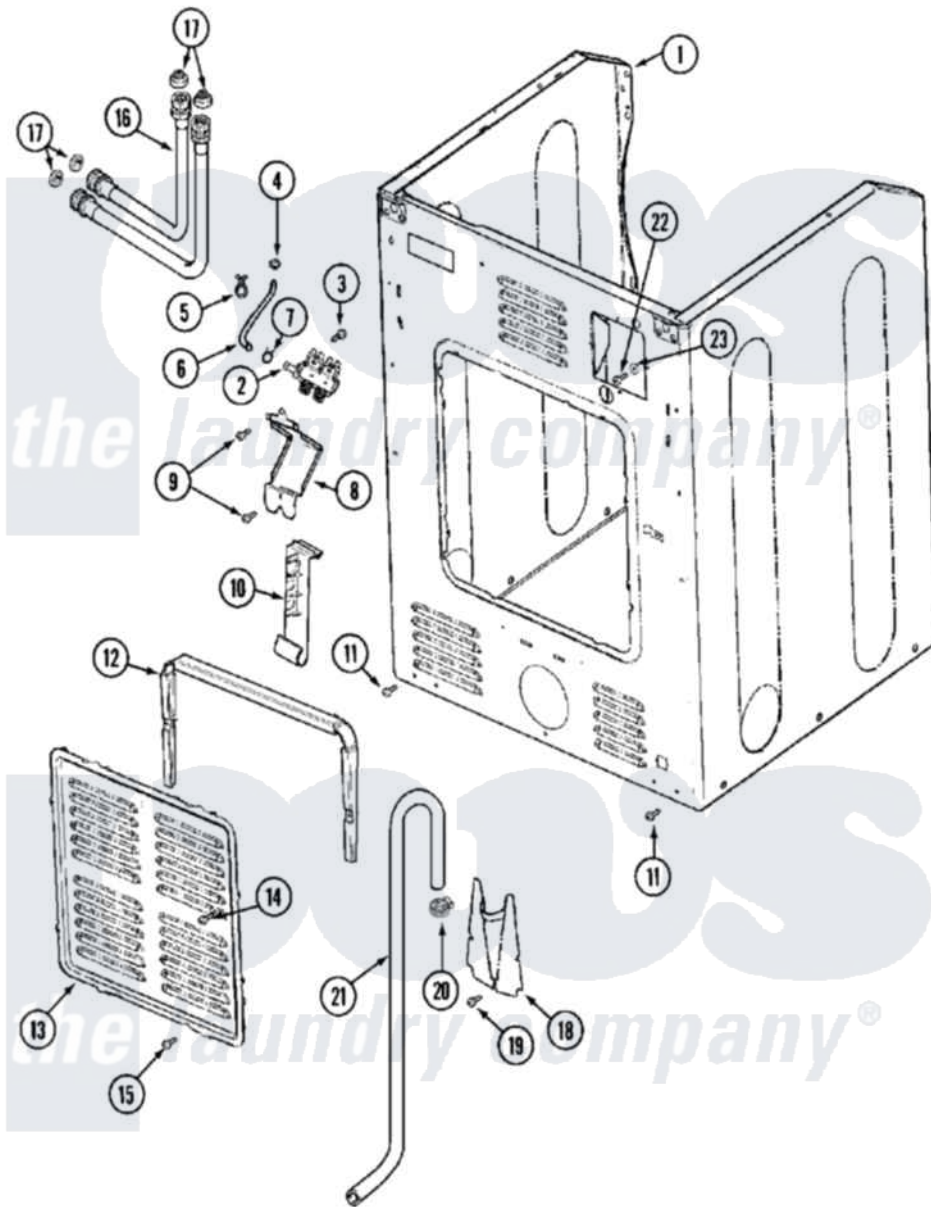

Maytag MAH14PDABW 07 - CABINET-REAR

Maytag [Residential Maytag MAH14PDABW Washer Parts](#) Parts Diagram 07 - CABINET-REAR
 Click on the part number to view part

Item	Original Part Number	Replaced By	Status	Part Description
001	22002245	22003639		Cabinet Assembly
"	22002246	22003639		Cabinet Assembly
"	NLA		Not Available	CABINET ASSY. (WHT)
002	22002101			Valve, Water
003	Y313561			Screw---NA
004	22002054	285655		Clamp, Hose
005	22002027	74007164		Lock- Purs
006	22001987	22002296		Hose, Injector
007	216169	596669		Clamp, Manifold
008	22002089	22002572		Bracket- W
009	22001996	3370225		Screw
010	22002076	33002213		Rack, Hose
011	22001995			Screw Note: Screw, Tumbler Front And Shroud
012	22002022			Spacer, Access Panel
013	22002092			Panel, Access
014	213117	67006908		Screw, Ice Rack

015	22001996	3370225	Screw
016	202860		Inlet Hose Assembly
017	Y013783		Washer, Inlet Hose
018	22002093	22002704	Cover, Drain Hose
019	22001995		Screw Note: Screw, Tumbler Front And Shroud
020	22001984	285655	Clamp, Hose
021	12001659	12001807	Drain Hose Kit
"	22002891	12001807	Drain Hose Kit
"	22002892		Retainer, Drain Hose
"	22002893	8539404	Tie-Wire
"	NLA	Not Available	HOSE, DRAIN---N
022	NLA	Not Available	SCREW, GROUND LUG
023	NLA	Not Available	WASHER, GROUND LUG