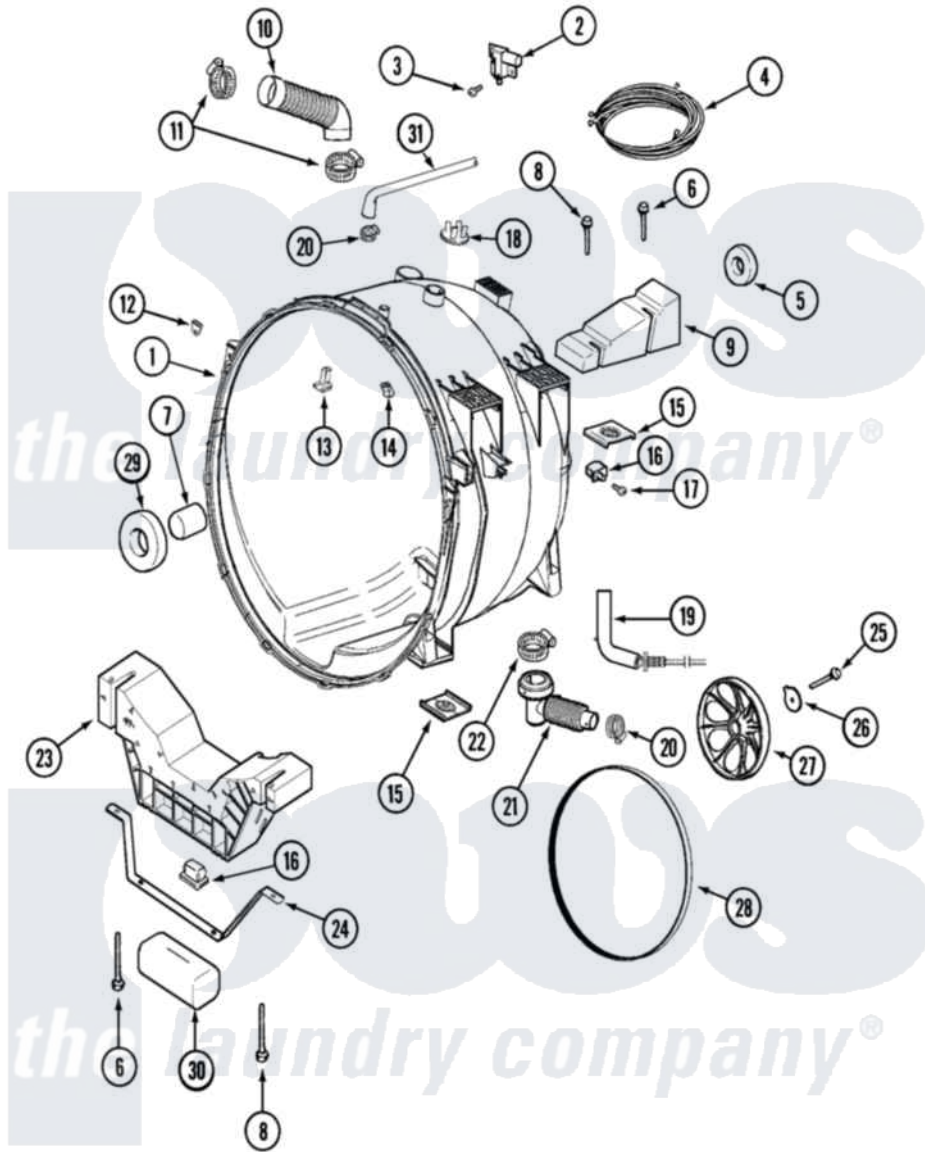

Maytag MAH14PDABW 08 - OUTER TUB

Maytag [Residential Maytag MAH14PDABW Washer Parts](#) Parts Diagram 08 - OUTER TUB
 Click on the part number to view part

Item	Original Part Number	Replaced By	Status	Part Description
001	22002068	22004464		Outer Tub Cover Kit
"	22002154	22004465		Outer Tub Assembly, As Pack
002	22002045	22003302		Switch, Internal Unbalance
003	912615	33002917		Screw, No.10-16
004	22002545			Wire Harness, Displacement
005	Y200720	22003441		Bearing, Rear
006	22003615			Bolt, Double Sems 5-3/8
007	22002935			Spacer, Bearing
008	22003616			Bolt, Double Sems 3-3/8
009	22002102			Weight, Counter Balance
010	22002083			Hose, Injector
011	22002052	616099		Clamp
012	22002103			Clip, U
013	22002004	22004310		Water Deflector
014	22002006			Clip, Unbalance Switch Harness
"	22002061	910187		Screw

015	22002065		Nut, Counter Balance
016	22002044		Switch, Tub Displacement
017	22002061	910187	Screw
018	202515	596669	Clamp, Manifold
019	22002010		Hose, Pressure Switch
020	22001984	285655	Clamp, Hose
021	22002081	22003262	Hose, Tub To Pump Outlet
022	22002053	696392	Hose Clamp
023	22002302	Not Available	WEIGHT ASSEMBLY (FRT)
024	22002008		Strap
025	22002057	22003937	Screw, Retaining Bolt
026	22002055	22003936	Washer
027	22001998	22002315	Pulley, Spinner
028	12001788		Kit, Belt And Isolator-W
"	22002040	12001788	Kit, Belt And Isolator-W
029	22002934		Bearing, Front
030	22002011	Not Available	CUSHION