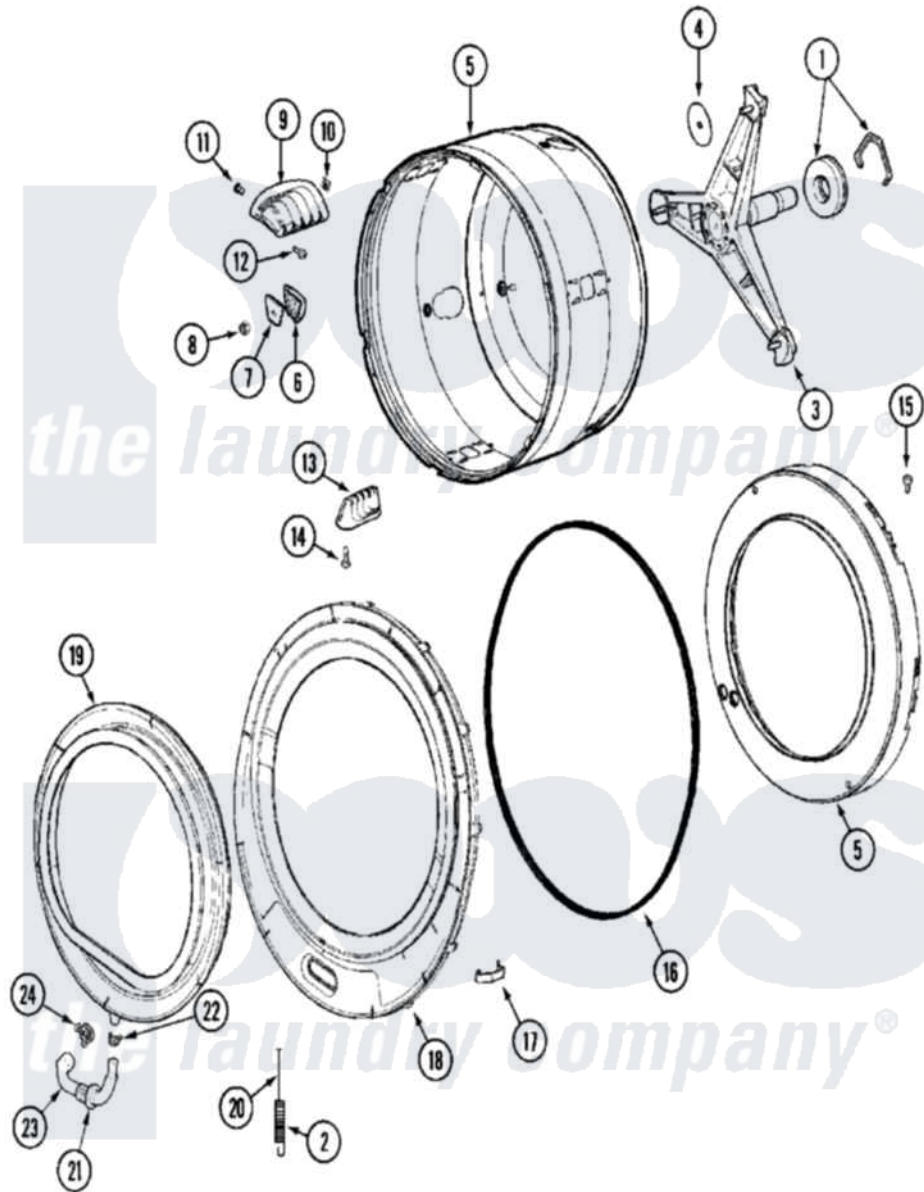

# Maytag MAH14PDABW 09 - SPINNER ASSEMBLY & OUTER TUB COVER

Maytag Residential Maytag MAH14PDABW Washer Parts Parts Diagram 09 - SPINNER ASSEMBLY & OUTER TUB COVER

Click on the part number to view part

Item	Original Part Number	Replaced By	Status	Part Description
001	12001478	<a href="#">12002022</a>		Lip Seal Kit
002	<a href="#">22002099</a>			Spring, Tub
003	22001994	<a href="#">W10181639</a>		Support
"	<a href="#">22002123</a>			Tube, Molykote
"	22002897	<a href="#">W10181639</a>		Support
004	<a href="#">22002023</a>			Washer, Plastic
005	22002115	<a href="#">6-2717080</a>		Spinner As
006	22002021	<a href="#">22002482</a>		Washer, Profile
007	<a href="#">22002020</a>			Washer, Spinner Support
008	22002122	<a href="#">2207454</a>		Nut, Hex
009	<a href="#">22001985</a>			Baffle, Drip
010	<a href="#">22002009</a>			Grommet, Baffle
011	<a href="#">22001999</a>			Grommet, Baffle
012	22002325	<a href="#">22003556</a>		Screw, Baffle
013	<a href="#">22001986</a>			Baffle, Drip
014	<a href="#">22002059</a>			Screw, Baffle

015	22002028		Not Available	PART NEVER USED IN PRODUCTION
"	NLA		Not Available	SCREW, BALANCE RING
016	<a href="#">22002077</a>			Seal, Tub Cover
017	<a href="#">22002050</a>			Clip, Tub To Cover
018	22002069	<a href="#">22004464</a>		Outer Tub Cover Kit
"	22002238	<a href="#">22003212</a>		Cover, Tub --W
"	<a href="#">22003074</a>			Guard, Hose
"	<a href="#">22003212</a>			Cover, Tub --W
019	12001772	<a href="#">12002533</a>		Boot Kit
"	22001978	<a href="#">12002533</a>		Boot Kit
020	22002105	<a href="#">22002327</a>		Wire, Boot Clamp
021	<a href="#">22003074</a>			Guard, Hose
022	22003073	<a href="#">596669</a>		Clamp, Manifold
023	22003071	<a href="#">22004477</a>		Drain Hose, Door Boot
024	Y22003072			CLAMP, HOSE DOUBLE WIRE