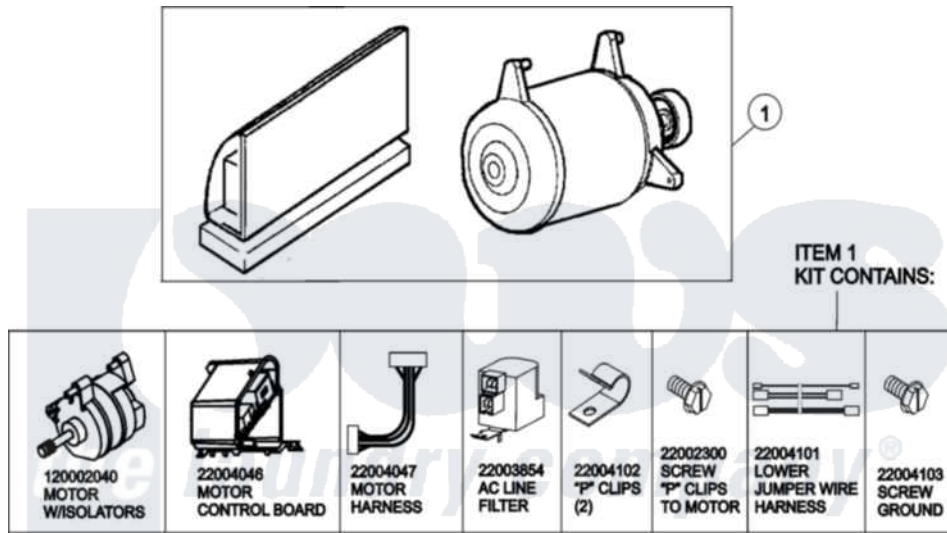

Maytag MAH14PDABW 12 - MOTOR & MOTOR CONTROL

(SEE TEXT FOR ITEMS 2, 3, 4 AND 8)

Maytag [Residential Maytag MAH14PDABW Washer Parts](#) Parts Diagram 12 - MOTOR & MOTOR CONTROL
 Click on the part number to view part

Item	Original Part Number	Replaced By	Status	Part Description
001	12002039			Neptune Motor Conversion Kit
002	22004046			Control Assembly, Motor
003	22003856			Motor, Variable Speed
004	22004047	22004212		Motor Harness
005	33002190			SCrew, C BraCe, BraCket, Cabinet
006	22004102			P Clips
007	22002300	9740848		Screw, Mixing Valve Mounting
008	22003854	22003858		EMI Suppression Filter, 16a
009	22004101			Repair Jumper Harness
010	22003329			Isolator, Motor
011	22003686			Bolt, Motor
012	22002320			Washer, Belt Tension Bolt
013	22004103			Screw