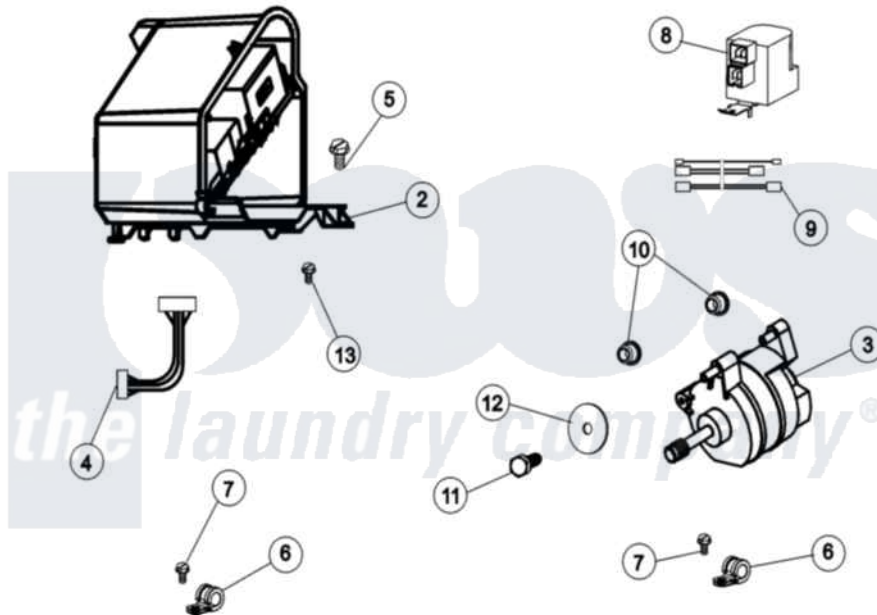

Maytag MAH14PDABW 12 - MOTOR & MOTOR CONTROL

(SEE TEXT FOR ITEMS 2, 3, 4 AND 8)

Maytag [Residential Maytag MAH14PDABW Washer Parts](#) Parts Diagram 12 - MOTOR & MOTOR CONTROL
 Click on the part number to view part

Item	Original Part Number	Replaced By	Status	Part Description
001	12002039			Neptune Motor Conversion Kit
002	22004046			Control Assembly, Motor
003	22003856			Motor, Variable Speed
004	22004047	22004212		Motor Harness
005	33002190			SCrew, C BraCe, BraCket, Cabinet
006	22004102			P Clips
007	22002300	9740848		Screw, Mixing Valve Mounting
008	22003854	22003858		EMI Suppression Filter, 16a
009	22004101			Repair Jumper Harness
010	22003329			Isolator, Motor
011	22003686			Bolt, Motor
012	22002320			Washer, Belt Tension Bolt
013	22004103			Screw