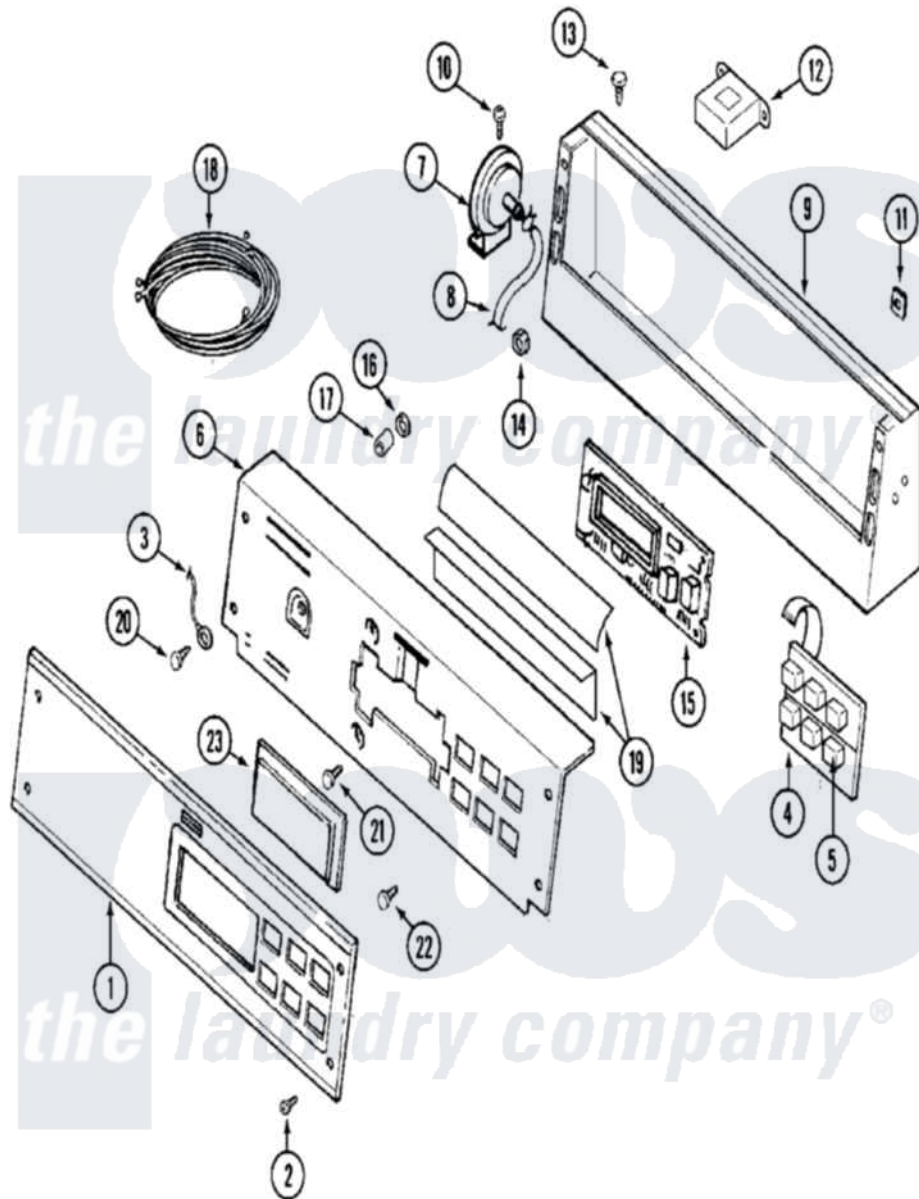

Maytag MAH14PDAEW 01 - CONTROL PANEL

Maytag [Residential Maytag MAH14PDAEW Washer Parts](#) Parts Diagram 01 - CONTROL PANEL
 Click on the part number to view part

Item	Original Part Number	Replaced By	Status	Part Description
001	22002043	22004349		Facia - Pd/Ps
002	215506			Screw, Control Panel Overlay
003	205810			Wire, Ground
004	206808	W10135389		Push Button And Switch Assembly
"	215527	W10140652		Screw, 6-20 X 1/2
005	215517	W10131113		Push Button
006	22002036			Switch Bracket And Back Brkt-White
"	22003094			Switch And Back Brkt Assembly
007	22002048	22002921		Switch- Pr
"	22002994			Switch, Pressure
008	22002010			Hose, Pressure Switch
"	NLA		Not Available	CLIP, PRESSURE SWITCH HOSE
009	22002329			Console
"	22003089			Console

010	22001996	3370225	Screw
011	215003		Fastener, Panel And Bracket
012	22001960		Transformer
013	211251		Screw, Transformer
014	22001419		Nut, Transformer
015	22002513	22003559	Board- Con
016	912077		Locknut, Reader Harness
017	33001204		Stand-Off, Ccontrol Board
018	22002473		Wire Harness, Main
"	22002692		Wire Harness, Main
019	22001511	22002954	Deflector, Water
020	211252		Screw, Ground Wire
021	215526		Screw, Circuit Board
022	215527	W10140652	Screw, 6-20 X 1/2
023	22001962	W10131114	Cover, Display