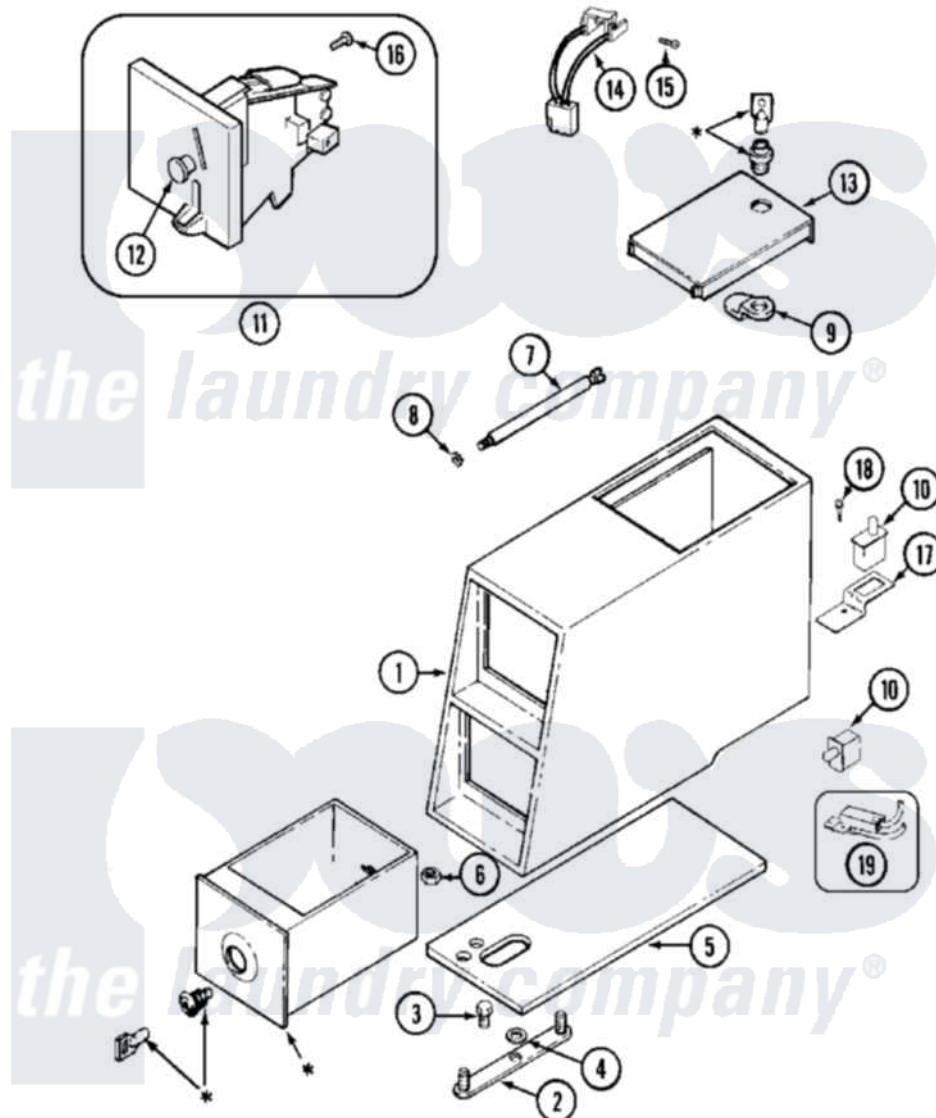

Maytag MAH14PDAEW 02 - CONTROL CENTER (PD)

* CONTACT YOUR COMMERCIAL LAUNDRY DISTRIBUTOR

Maytag [Residential Maytag MAH14PDAEW Washer Parts](#) Parts Diagram 02 - CONTROL CENTER (PD)
 Click on the part number to view part

Item	Original Part Number	Replaced By	Status	Part Description
001	22002480			Vault, Coin PD Coin Drop Supplied By Dist.
002	22001810		Not Available	STRAP, MOUNTING
003	22001996	3370225		Screw
004	910309			Washer, Mounting Strap
005	22002072			Gasket, Control Center
006	Y052740	62739		Nut, Lock
007	213035			Bolt, Locking
008	910181			Lockwasher, Terminal Block
009	NLA		Not Available	CAM, LOCKING
010	22002536			Switch, Sensor
"	912012	3400409		Screw
011	22001873	22004112		Coin Drop Greenwald Us.25
"	22002144			Single Faceplate
012	216200			Face Plate Return Button
013	22001910	22003679		Timer Access Door Assembly
014	22001965			Optic Switch Assembly

015	314665	Screw, Switch Assembly
016	216068	Screw, Coin Drop
017	22001404	Bracket, Service Switch
018	22001069	Screw, Vault To Control Cover
019	22001966	Harness, Sensor Switch