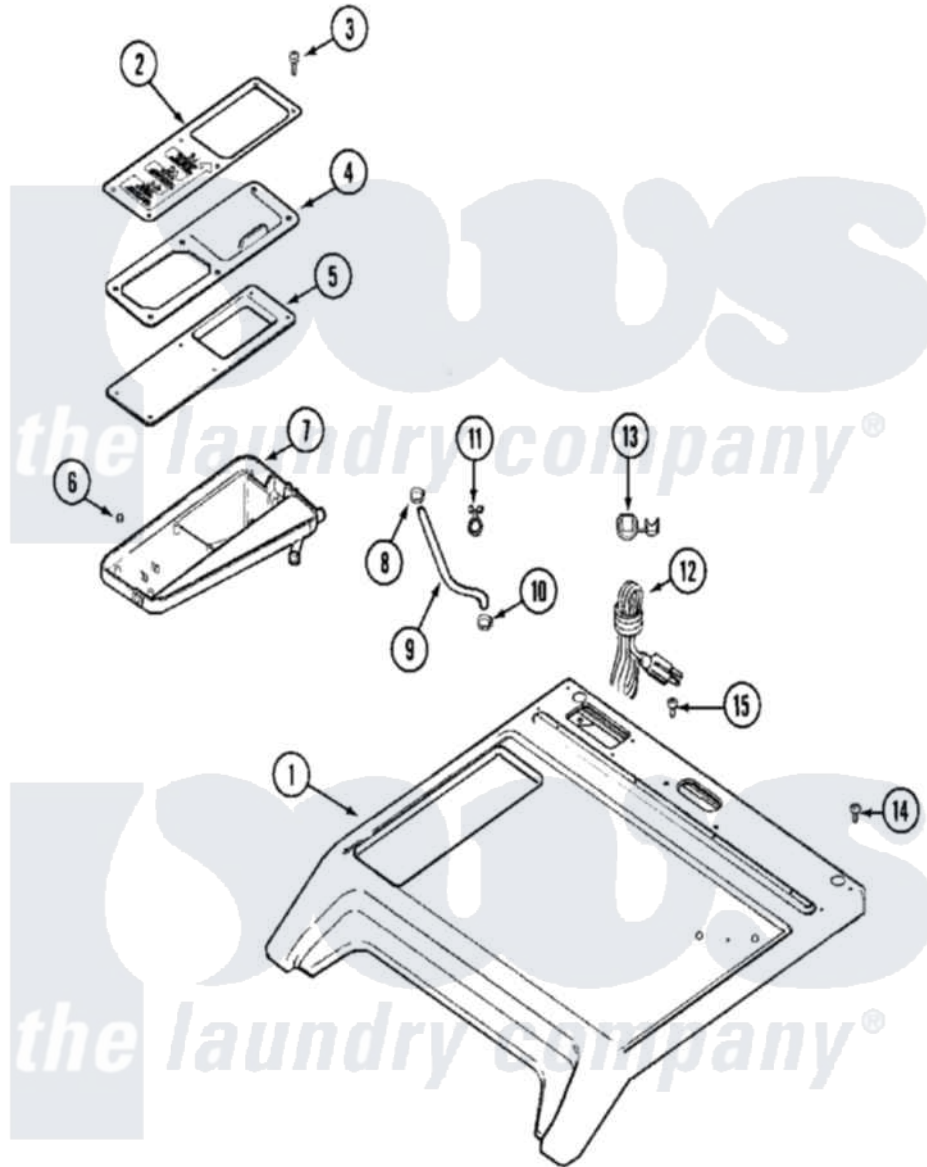

# Maytag MAH14PDAEW 03 - TOP

Maytag [Residential Maytag MAH14PDAEW Washer Parts](#) Parts Diagram 03 - TOP  
 Click on the part number to view part

Item	Original Part Number	Replaced By	Status	Part Description
001	22003586	<a href="#">22004178</a>		Cover, Top
"	NLA		Not Available	COVER, TOP (WHT)
002	22002032		Not Available	COVER, COMM. DISPENSER (WHT)
003	22002230	<a href="#">400021-1</a>		Screw
004	22002091		Not Available	LID, COMMERCIAL DISPENSER
005	22002074		Not Available	BEZEL, COMMERCIAL
006	<a href="#">22002031</a>			Pinnut, Bezel
007	22002075		Not Available	DISPENSER BOTTOM, COMMERCIAL
008	22002054	<a href="#">285655</a>		Clamp, Hose
009	<a href="#">22002084</a>			Hose, Shower
010	201011	<a href="#">285655</a>		Clamp, Hose
011	212276	<a href="#">W10116760</a>		Screw
"	22002027	<a href="#">74007164</a>		Lock- Purs
012	308966		Not Available	CORD, POWER (EXPORT)

"	33001285	Not Available	CORD, POWER
"	33001689	Not Available	CORD, POWER (AS WRAPPED)
013	<a href="#">216183</a>		Grommet, Cord Export
"	22002532	<a href="#">216183</a>	Grommet, Cord Export
014	912365	<a href="#">3370225</a>	Screw
015	210186	<a href="#">3370225</a>	Screw