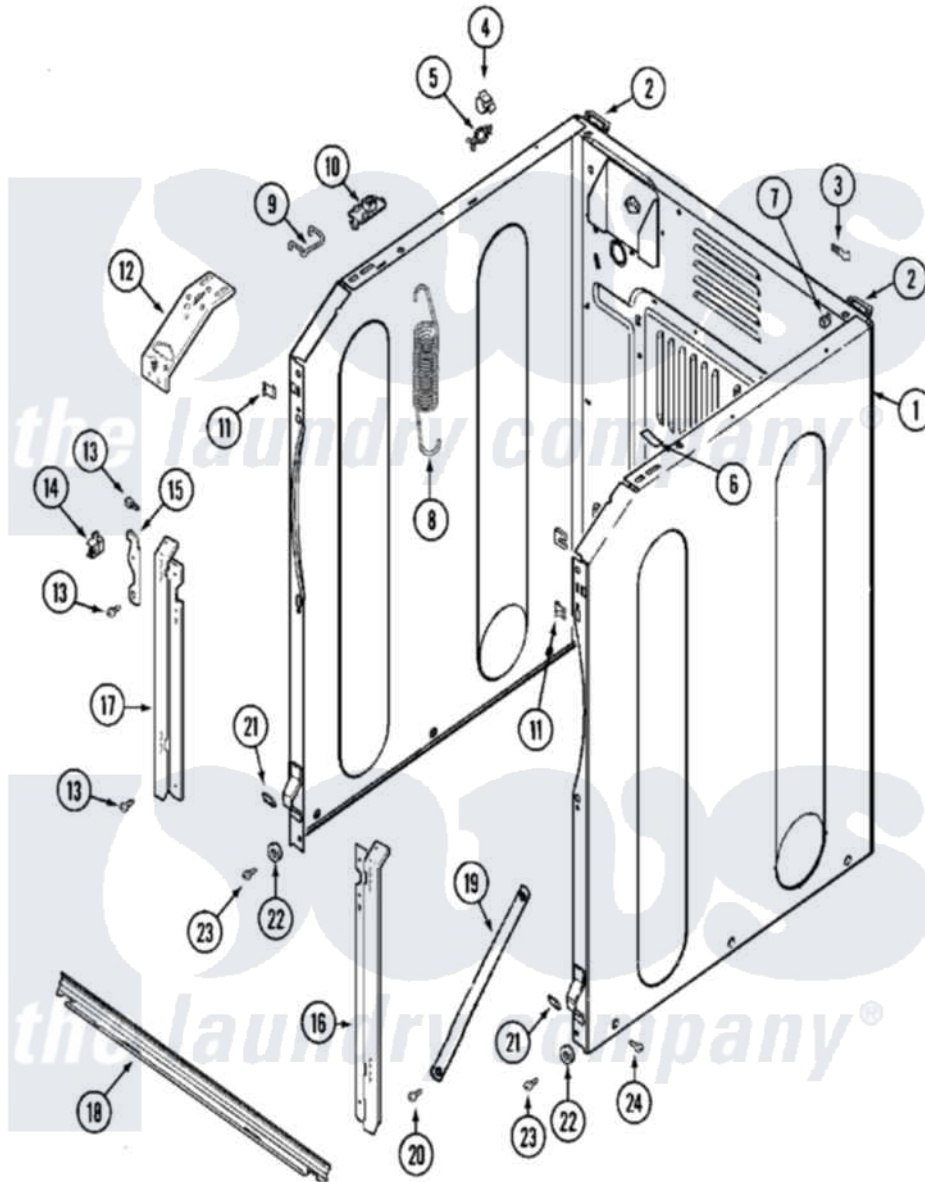

Maytag MAH14PDAEW 04 - CABINET-FRONT

Maytag Residential Maytag MAH14PDAEW Washer Parts Parts Diagram 04 - CABINET-FRONT
 Click on the part number to view part

Item	Original Part Number	Replaced By	Status	Part Description
001	22002245	22003639		Cabinet Assembly
"	22003639			Cabinet Assembly
"	NLA		Not Available	CABINET (WHT)
002	22001995			Screw Note: Screw, Tumbler Front And Shroud
"	22003367	22004095		Hinge, Plastic
"	NLA		Not Available	BRACKET, CABINET HINGE
003	22001996	3370225		Screw
"	22002178			Bracket, Air Dome Hose
"	NLA		Not Available	TIE, WIRE
004	Y310376			Clip, Door Switch Harness
005	315471	22003298		Retainer, Wire
006	33001836			Strap, Top Cover Support
007	310933	33002194		Nut, Speed
008	22002100			Spring
009	22002098	22002297		Support, Spring
010	22001997			Spacer, Top Cover

011	22002049		Clip Note: Clip, Front Panel
012	22002090		Brace, Corner
"	22003637		BRACE ASSEMBLY, TOP CROSS CONTAINS ITEMS 12 & 13
013	22001995		Screw Note: Screw, Tumbler Front And Shroud
014	22002001		Support, Hinge
015	22002247	33002597	Hook, Security
016	22002034	22003224	Bracket, Shroud
017	22002035	22002985	Bracket, Shroud
018	22001993		Bridge, Shroud Support
"	22003638	22003652	Shroud Support Assembly
019	22002259	22002767	Brace, Cross
020	22001995		Screw Note: Screw, Tumbler Front And Shroud
021	22002239		Clip, Front Panel
022	22002025		Disc, Front Panel Spacer
023	22001995		Screw Note: Screw, Tumbler Front And Shroud
024	213007		Xfor Cabinet See Cabinet, Back
"	22003409	213007	Xfor Cabinet See Cabinet, Back