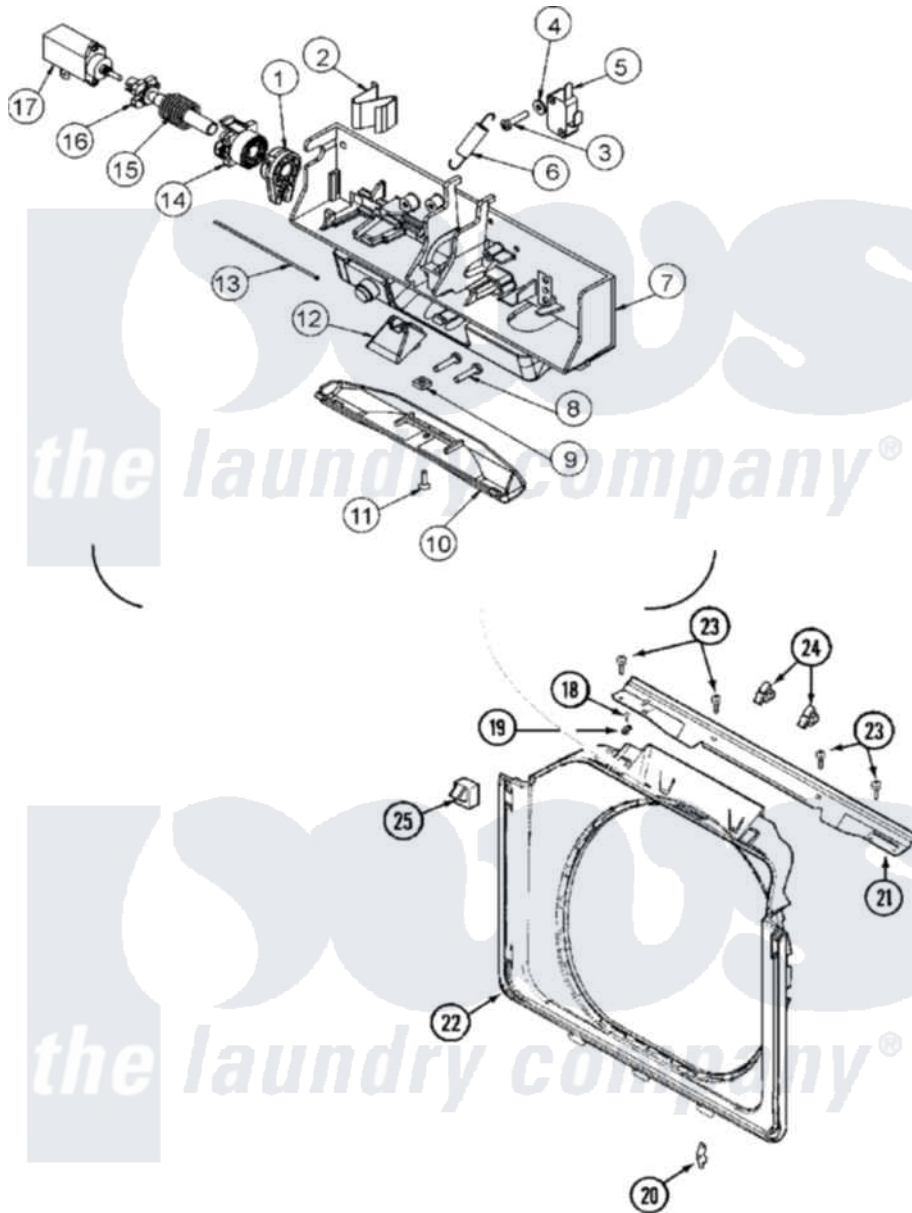

Maytag MAH14PDAEW 05 - DOOR SHROUD & DOOR LATCH ASSEMBLY

Maytag [Residential Maytag MAH14PDAEW Washer Parts](#) Parts Diagram 05 - DOOR SHROUD & DOOR LATCH ASSEMBLY

[Click on the part number to view part](#)

Item	Original Part Number	Replaced By	Status	Part Description
001	22003716			Rotating Gear, Latch
002	22003717			Spring, Latch
003	22001352			Screw, Check Switch
004	22002165			Washer, Door Lock Switch
005	22002162			Switch, Door Lock Spin Enable
006	22002158			Spring, Gear Return
007	22003722			Switch Holder Assembly, Latch
008	22003719			Screw, Latch
009	22003720			Nut, Latch
010	22002957			Cover, Latch Assembly
011	22002435	241877		Screw
012	22003055			Ramp, Door Hoop
013	22002164			Cable, Door
014	22003715			Sliding Gear, Latch
015	22003721			Spring, Axle / Latch

016	22003718		Axle, Latch
017	22002119		Motor, Wax
018	22001996	3370225	Screw
019	22002014		Clip, Harness To Support
020	22002095	12001994	Cover
021	22002015		Support, Door Lock
"	22003637		BRACE ASSEMBLY, TOP CROSS CONTAINS ITEMS 12 & 13
022	22002234		Shroud And Dispenser Hose
023	22001995		Screw Note: Screw, Tumbler Front And Shroud
024	Y310376		Clip, Door Switch Harness
025	22002046		Switch, Secondary Door