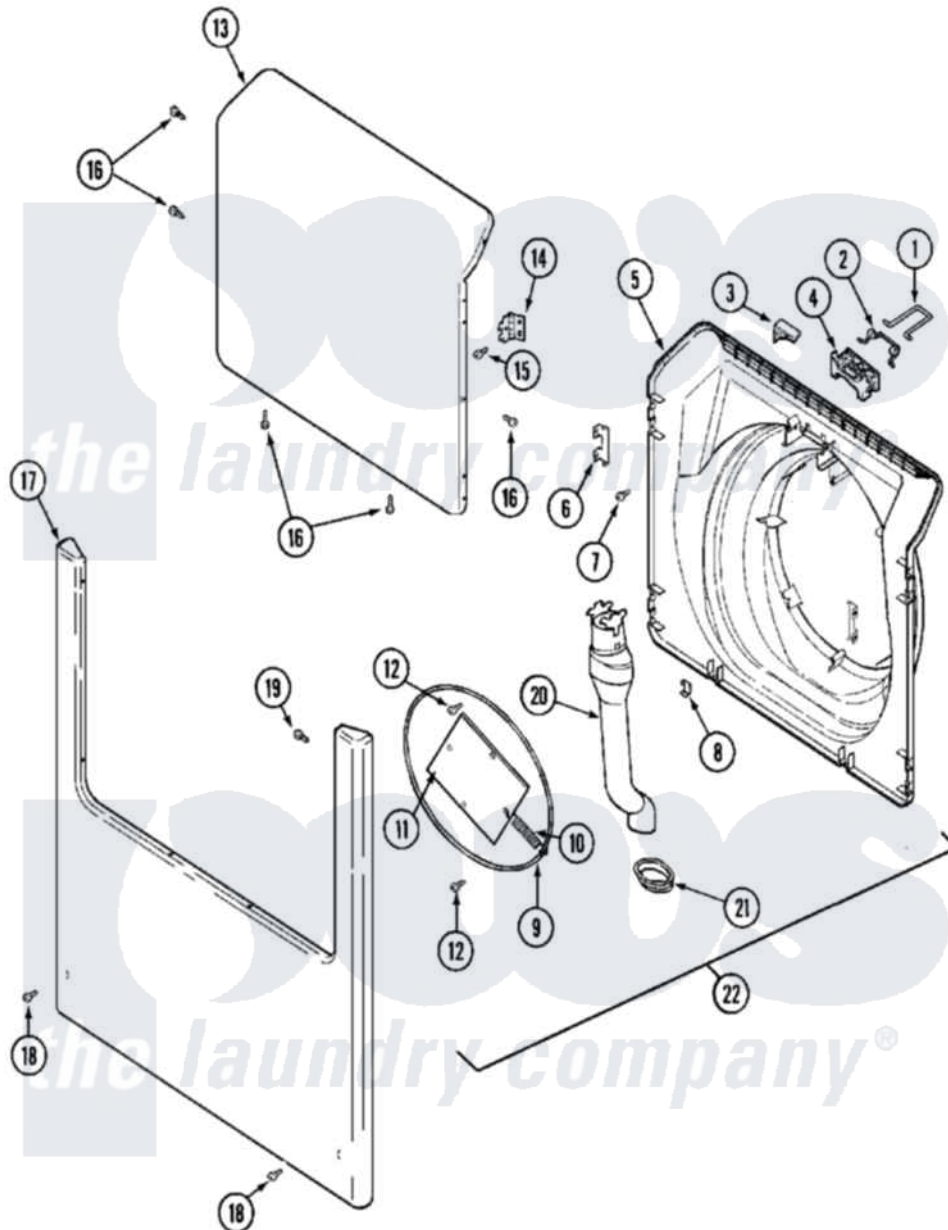

# Maytag MAH14PDAEW 06 - DOOR & FRONT PANEL

Maytag Residential Maytag MAH14PDAEW Washer Parts Parts Diagram 06 - DOOR & FRONT PANEL  
 Click on the part number to view part

Item	Original Part Number	Replaced By	Status	Part Description
001	22002002	<a href="#">22003222</a>		Hoop, Lock
002	<a href="#">22002003</a>			Spring, Latch
003	22002355	<a href="#">22003083</a>		Liner, Door Assembly W/Vent
004	<a href="#">22002168</a>			Support, Lock Hoop
005	22002355	<a href="#">22003083</a>		Liner, Door Assembly W/Vent
"	22002539	<a href="#">22003083</a>		Liner, Door Assembly W/Vent
"	22003076	<a href="#">22003083</a>		Liner, Door Assembly W/Vent
006	<a href="#">22002038</a>			Clip, Door
007	<a href="#">22002007</a>			Screw, Wire Frame
008	<a href="#">22002039</a>			Clip, Door
009	<a href="#">22002104</a>			Frame, Wire
"	W10124350		Not Available	NOT REQUIRED PART OR SEE NOTE
010	<a href="#">22002356</a>			Spring, Plate
"	W10124350		Not Available	NOT REQUIRED PART OR SEE NOTE
011	<a href="#">22002094</a>			Frame, Wire

"	W10124350	Not Available	NOT REQUIRED PART OR SEE NOTE
012	<a href="#">22002007</a>		Screw, Wire Frame
"	W10124350	Not Available	NOT REQUIRED PART OR SEE NOTE
013	<a href="#">22001979</a>		Door, Outer
"	<a href="#">22002333</a>		Label, Open Door
014	22002000	<a href="#">22002798</a>	Hinge, Door
015	22002062	<a href="#">98006631</a>	Screw
016	<a href="#">22002063</a>		Screw No.8-18AB Wafer Head
017	22002241	<a href="#">22002836</a>	Panel, Front
018	<a href="#">22001496</a>		Front Panel Fastener And Screw
019	<a href="#">22002243</a>		Screw, Front Panel And Hinge
"	<a href="#">22002244</a>		Clip, Grounding
020	22002990	<a href="#">22003850</a>	Vent Tube Assembly
021	<a href="#">22003075</a>		Grommet, Vent Tube
022	<a href="#">22003083</a>		Liner, Door Assembly W/Vent