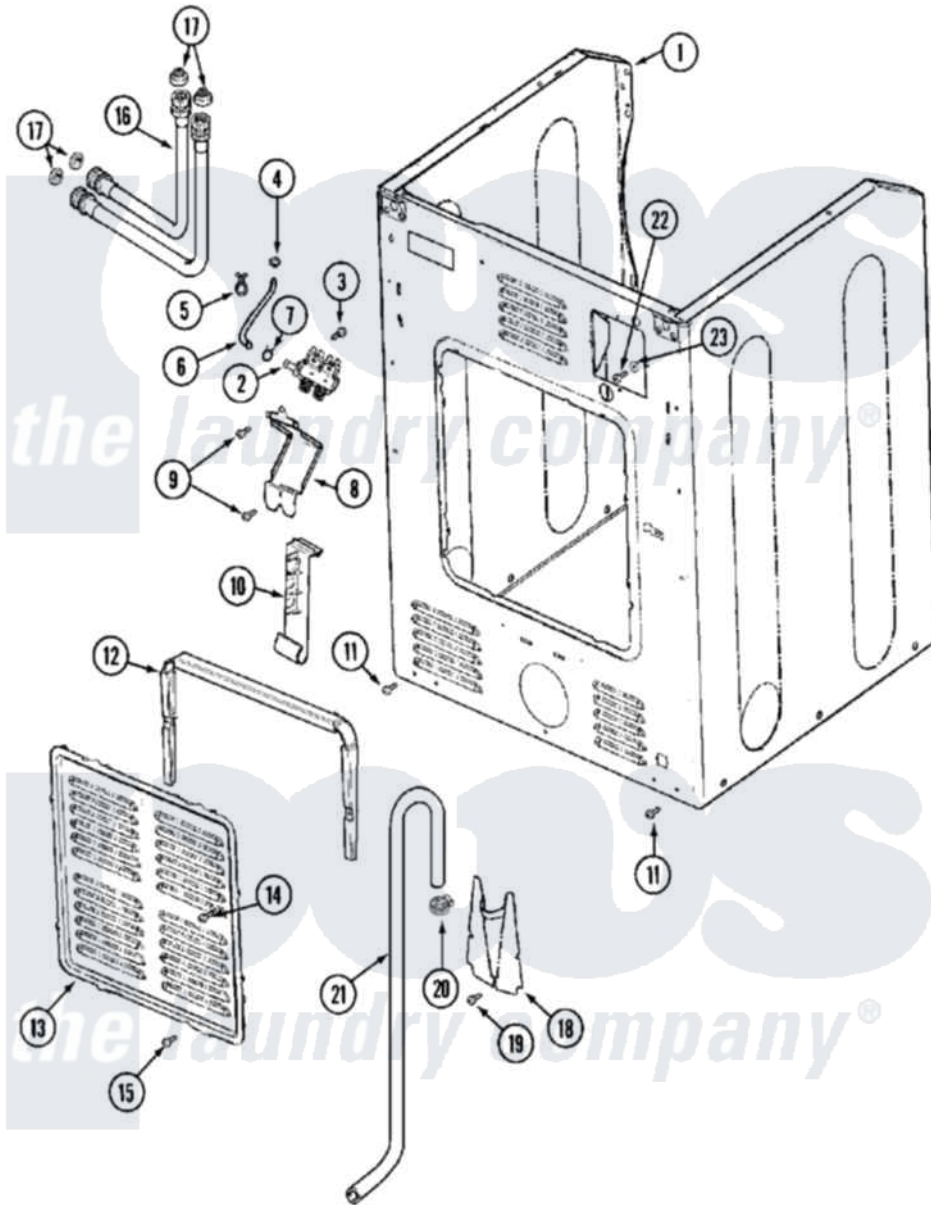

# Maytag MAH14PDAEW 07 - CABINET-REAR

Maytag [Residential Maytag MAH14PDAEW Washer Parts](#) Parts Diagram 07 - CABINET-REAR  
 Click on the part number to view part

Item	Original Part Number	Replaced By	Status	Part Description
001	22002245	<a href="#">22003639</a>		Cabinet Assembly
"	NLA		Not Available	CABINET (WHT)
002	<a href="#">22003831</a>			Water Valve, 2 Coil
003	<a href="#">Y313561</a>			Screw----NA
004	22002054	<a href="#">285655</a>		Clamp, Hose
005	22002027	<a href="#">74007164</a>		Lock- Purs
006	22001987	<a href="#">22002296</a>		Hose, Injector
007	216169	<a href="#">596669</a>		Clamp, Manifold
008	22002089	<a href="#">22002572</a>		Bracket- W
009	22001996	<a href="#">3370225</a>		Screw
010	22002076	<a href="#">33002213</a>		Rack, Hose
011	<a href="#">22001995</a>			Screw Note: Screw, Tumbler Front And Shroud
012	<a href="#">22002022</a>			Spacer, Access Panel
013	<a href="#">22002092</a>			Panel, Access
014	22002295	<a href="#">67006908</a>		Screw, Ice Rack
015	22001996	<a href="#">3370225</a>		Screw

016	22002475	<a href="#">76313</a>	Hosefill
017	<a href="#">Y013783</a>		Washer, Inlet Hose
018	22002093	<a href="#">22002704</a>	Cover, Drain Hose
019	<a href="#">22001995</a>		Screw Note: Screw, Tumbler Front And Shroud
020	22001984	<a href="#">285655</a>	Clamp, Hose
021	12001659	<a href="#">12001807</a>	Drain Hose Kit
"	22002891	<a href="#">12001807</a>	Drain Hose Kit
"	<a href="#">22002892</a>		Retainer, Drain Hose
"	22002893	<a href="#">8539404</a>	Tie-Wire
"	NLA	Not Available	HOSE, DRAIN---N
022	NLA	Not Available	SCREW, GROUND LUG
023	NLA	Not Available	WASHER, GROUND LUG