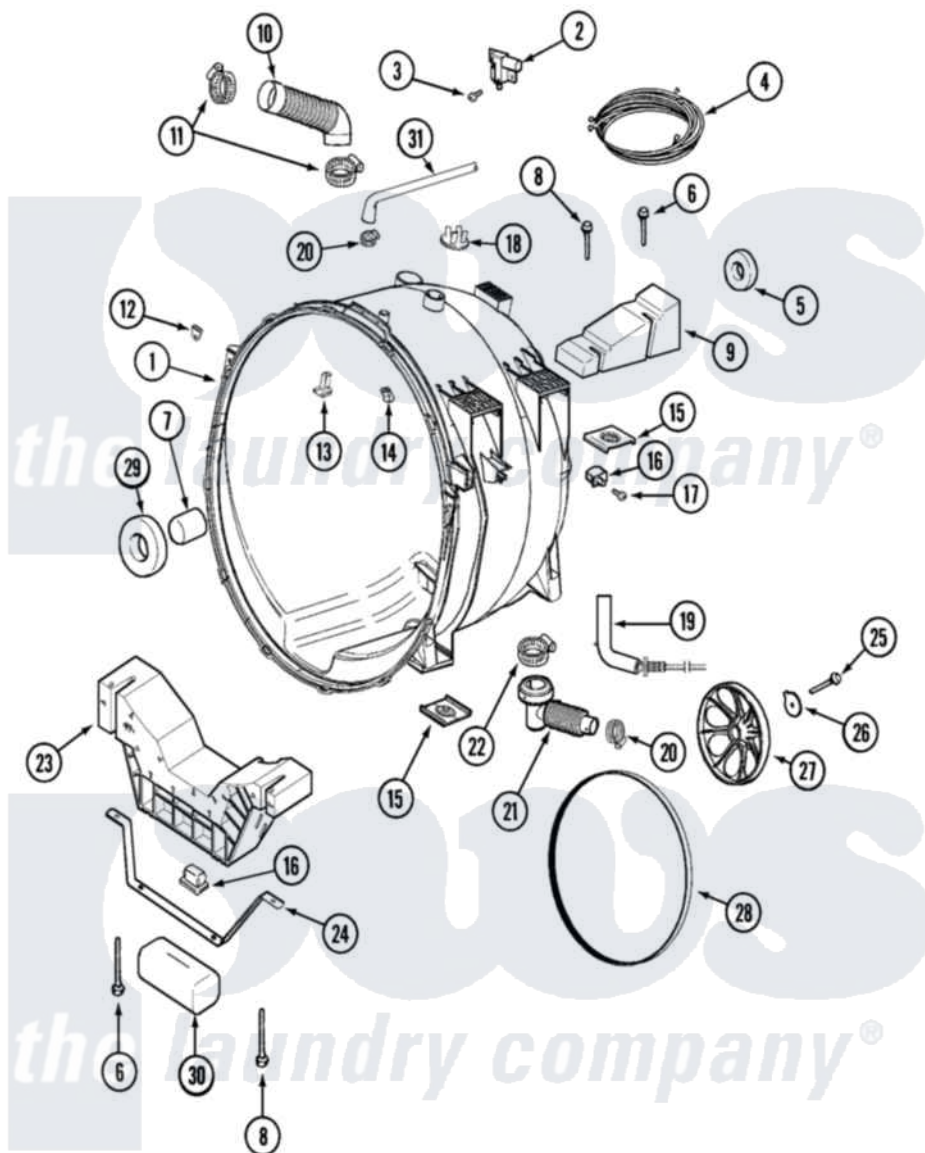

Maytag MAH14PDAEW 08 - OUTER TUB

Maytag [Residential Maytag MAH14PDAEW Washer Parts](#) Parts Diagram 08 - OUTER TUB
 Click on the part number to view part

Item	Original Part Number	Replaced By	Status	Part Description
001	22002154	22004465		Outer Tub Assembly, As Pack
002	22002045	22003302		Switch, Internal Unbalance
003	912615	33002917		Screw, No.10-16
004	22002545			Wire Harness, Displacement
005	Y200720	22003441		Bearing, Rear
006	22003615			Bolt, Double Sems 5-3/8
007	22002935			Spacer, Bearing
008	22003616			Bolt, Double Sems 3-3/8
009	22002102			Weight, Counter Balance
010	22002083			Hose, Injector
011	22002052	616099		Clamp
012	22002103			Clip, U
013	22002004	22004310		Water Deflector
"	22002959	22004310		Water Deflector
014	22002006			Clip, Unbalance Switch Harness
"	22002061	910187		Screw

015	22002065		Nut, Counter Balance
016	22002044		Switch, Tub Displacement
017	22002061	910187	Screw
018	202515	596669	Clamp, Manifold
019	22002010		Hose, Pressure Switch
020	22001984	285655	Clamp, Hose
021	22002081	22003262	Hose, Tub To Pump Outlet
022	22002053	696392	Hose Clamp
023	22002302		Not Available WEIGHT ASSEMBLY (FRT)
024	22002008		Strap
025	22002057	22003937	Screw, Retaining Bolt
026	22002055	22003936	Washer
027	22001998	22002315	Pulley, Spinner
028	12001435	12001788	Kit, Belt And Isolator-W
029	22002934		Bearing, Front
030	22002011		Not Available CUSHION