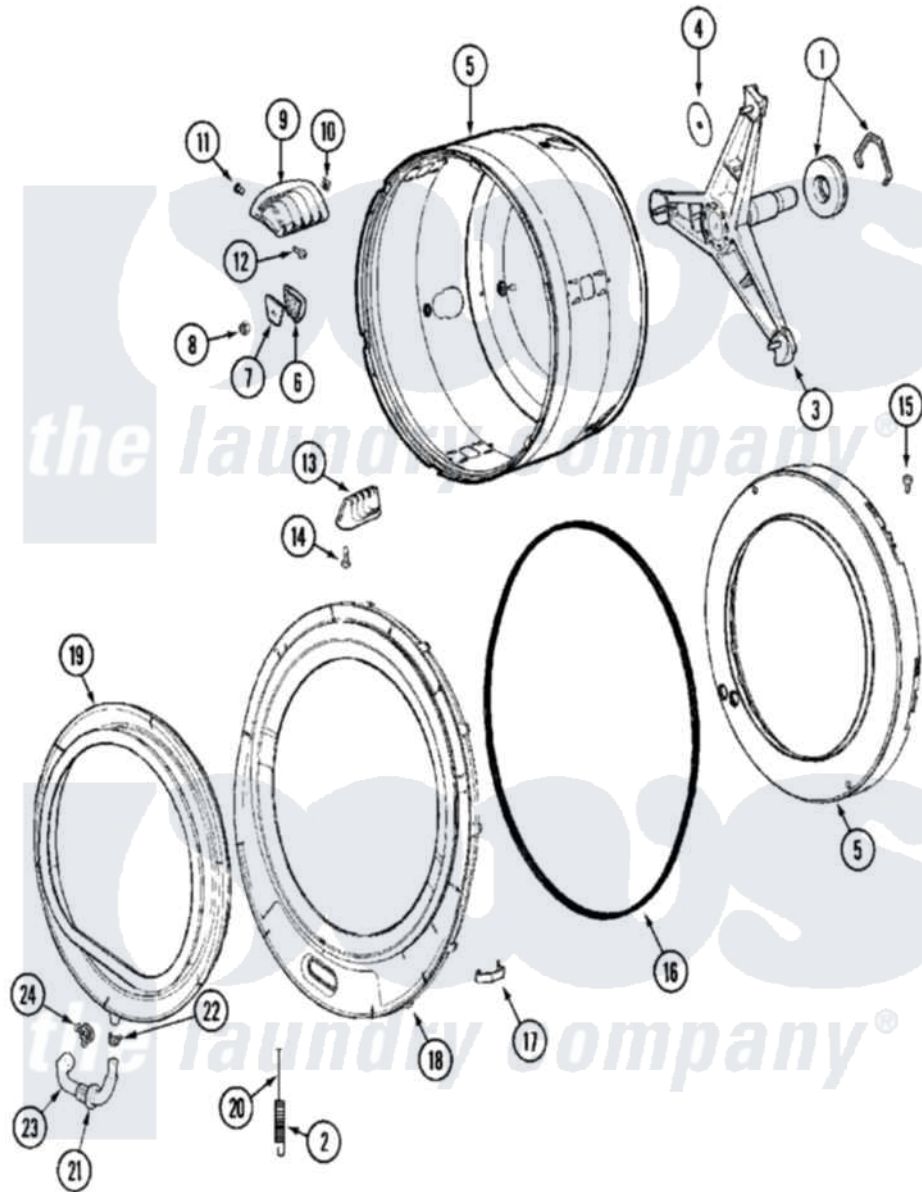

Maytag MAH14PDAEW 09 - SPINNER ASSEMBLY & OUTER TUB COVER

Maytag Residential Maytag MAH14PDAEW Washer Parts Parts Diagram 09 - SPINNER ASSEMBLY & OUTER TUB COVER

Click on the part number to view part

Item	Original Part Number	Replaced By	Status	Part Description
001	12001478	12002022		Lip Seal Kit
002	22002099			Spring, Tub
003	22001994	W10181639		Support
"	22002123			Tube, Molykote
"	22002897	W10181639		Support
004	22002023			Washer, Plastic
005	22002115	6-2717080		Spinner As
006	22002021	22002482		Washer, Profile
007	22002020			Washer, Spinner Support
008	22002122	2207454		Nut, Hex
009	22001985			Baffle, Drip
010	22002009			Grommet, Baffle
011	22001999			Grommet, Baffle
012	22002325	22003556		Screw, Baffle
013	22001986			Baffle, Drip
014	22002059			Screw, Baffle

015	22002028		Not Available	PART NEVER USED IN PRODUCTION
"	NLA		Not Available	SCREW, BALANCE RING
016	22002077			Seal, Tub Cover
017	22002050			Clip, Tub To Cover
018	22002238	22003212		Cover, Tub --W
"	22002961	22003212		Cover, Tub --W
"	22003074			Guard, Hose
"	22003212			Cover, Tub --W
019	12001772	12002533		Boot Kit
"	22001978	12002533		Boot Kit
020	22002327			Wire, Boot Clamp