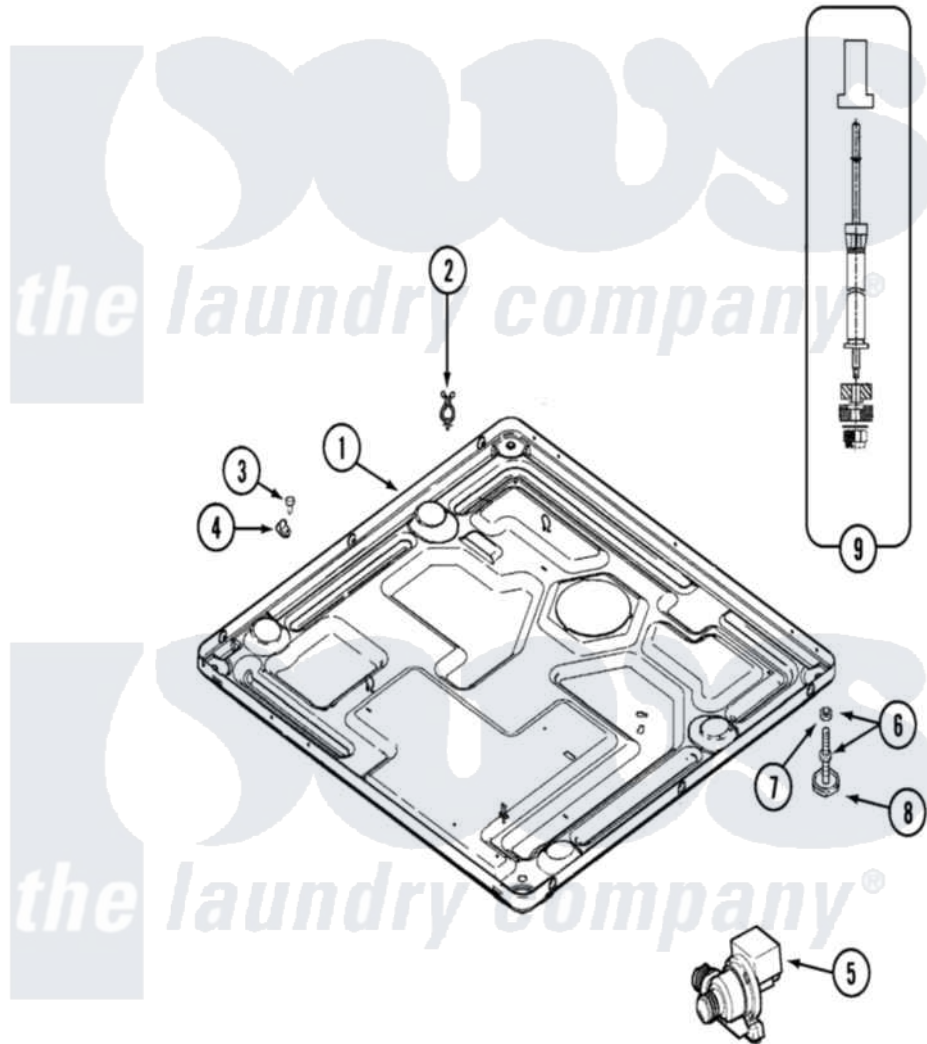

Maytag MAH14PDAEW 10 - BASE

Maytag [Residential Maytag MAH14PDAEW Washer Parts](#) Parts Diagram 10 - BASE
 Click on the part number to view part

Item	Original Part Number	Replaced By	Status	Part Description
001	22002240	22003435		Base, Assembly
"	22002476	22003778		Transformer
"	22002477			Shield, Transformer
"	22003580			Base, Assembly
002	315471	22003298		Retainer, Wire
003	212276	W10116760		Screw
004	22002014			Clip, Harness To Support
005	22002809	22003635		Pump, High Torque
006	22001915	22003544		Adjustable Leg W/Foot And Nut
007	Y052740	62739		Nut, Lock
008	210684			Foot, Adjustable Leg
009	22001988			Strut Assembly-Rear