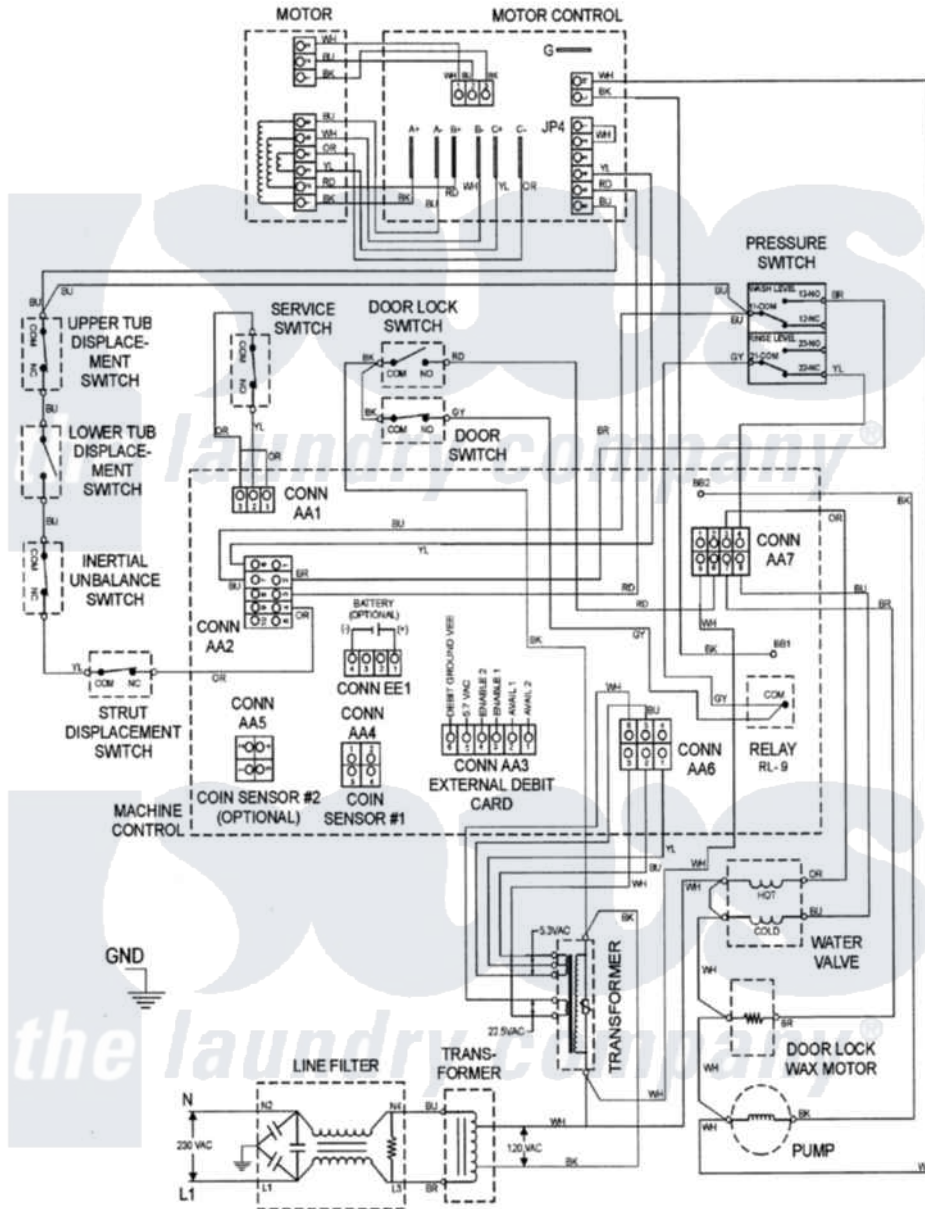

Maytag MAH14PDAEW 11 - WIRING INFORMATION

Maytag Residential Maytag MAH14PDAEW Washer Parts Parts Diagram 11 - WIRING INFORMATION
 Click on the part number to view part

Item	Original Part Number	Replaced By	Status	Part Description
001	NLA		Not Available	WIRING INFORMATION