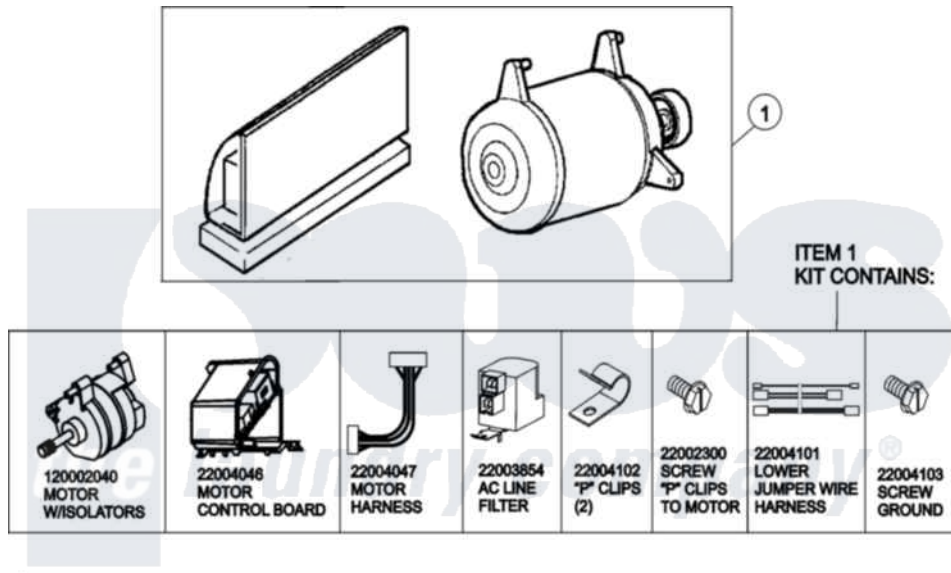

# Maytag MAH14PDAEW 12 - MOTOR & MOTOR CONTROL

(SEE TEXT FOR ITEMS 2, 3, 4 AND 8)

Maytag [Residential Maytag MAH14PDAEW Washer Parts](#) Parts Diagram 12 - MOTOR & MOTOR CONTROL  
Click on the part number to view part

Item	Original Part Number	Replaced By	Status	Part Description
001	<a href="#">12002039</a>			Neptune Motor Conversion Kit
002	<a href="#">22004046</a>			Control Assembly, Motor
003	<a href="#">22003856</a>			Motor, Variable Speed
004	22004047	<a href="#">22004212</a>		Motor Harness
005	<a href="#">33002190</a>			SCrew, C BraCe, BraCket, Cabinet
006	<a href="#">22004102</a>			P Clips
007	22002300	<a href="#">9740848</a>		Screw, Mixing Valve Mounting
008	22003854	<a href="#">22003858</a>		EMI Suppression Filter, 16a
009	<a href="#">22004101</a>			Repair Jumper Harness
010	<a href="#">22003329</a>			Isolator, Motor
011	<a href="#">22003686</a>			Bolt, Motor
012	<a href="#">22002320</a>			Washer, Belt Tension Bolt
013	<a href="#">22004103</a>			Screw