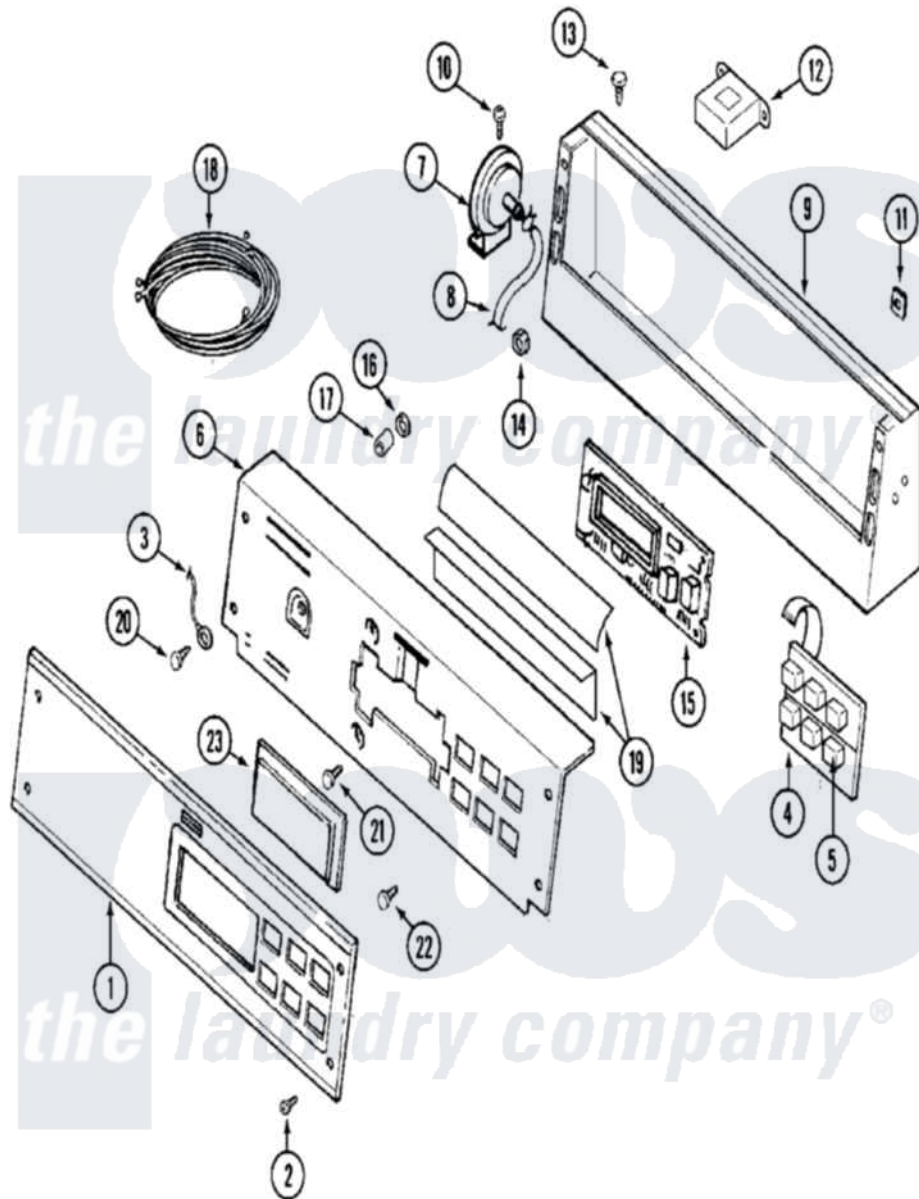

# Maytag MAH14PDAGW 01 - CONTROL PANEL

Maytag [Residential Maytag MAH14PDAGW Washer Parts](#) Parts Diagram 01 - CONTROL PANEL  
 Click on the part number to view part

Item	Original Part Number	Replaced By	Status	Part Description
001	22002043	<a href="#">22004349</a>		Facia - Pd/Ps
002	<a href="#">215506</a>			Screw, Control Panel Overlay
003	<a href="#">205810</a>			Wire, Ground
004	206808	<a href="#">W10135389</a>		Push Button And Switch Assembly
"	215527	<a href="#">W10140652</a>		Screw, 6-20 X 1/2
005	215517	<a href="#">W10131113</a>		Push Button
006	<a href="#">22002036</a>			Switch Bracket And Back Brkt-White
"	<a href="#">22003094</a>			Switch And Back Brkt Assembly
007	22002048	<a href="#">22002921</a>		Switch- Pr
"	<a href="#">22002994</a>			Switch, Pressure
008	<a href="#">22002010</a>			Hose, Pressure Switch
"	NLA		Not Available	CLIP, PRESSURE SWITCH HOSE
009	<a href="#">22002329</a>			Console
"	<a href="#">22003089</a>			Console

010	22001996	<a href="#">3370225</a>	Screw
011	<a href="#">215003</a>		Fastener, Panel And Bracket
012	<a href="#">22001960</a>		Transformer
013	<a href="#">211251</a>		Screw, Transformer
014	<a href="#">22001419</a>		Nut, Transformer
015	22002513	<a href="#">22003559</a>	Board- Con
016	<a href="#">912077</a>		Locknut, Reader Harness
017	<a href="#">33001204</a>		Stand-Off, Ccontrol Board
018	<a href="#">22002473</a>		Wire Harness, Main
"	<a href="#">22002692</a>		Wire Harness, Main
019	22001511	<a href="#">22002954</a>	Deflector, Water
020	<a href="#">211252</a>		Screw, Ground Wire
021	<a href="#">215526</a>		Screw, Circuit Board
022	215527	<a href="#">W10140652</a>	Screw, 6-20 X 1/2
023	22001962	<a href="#">W10131114</a>	Cover, Display