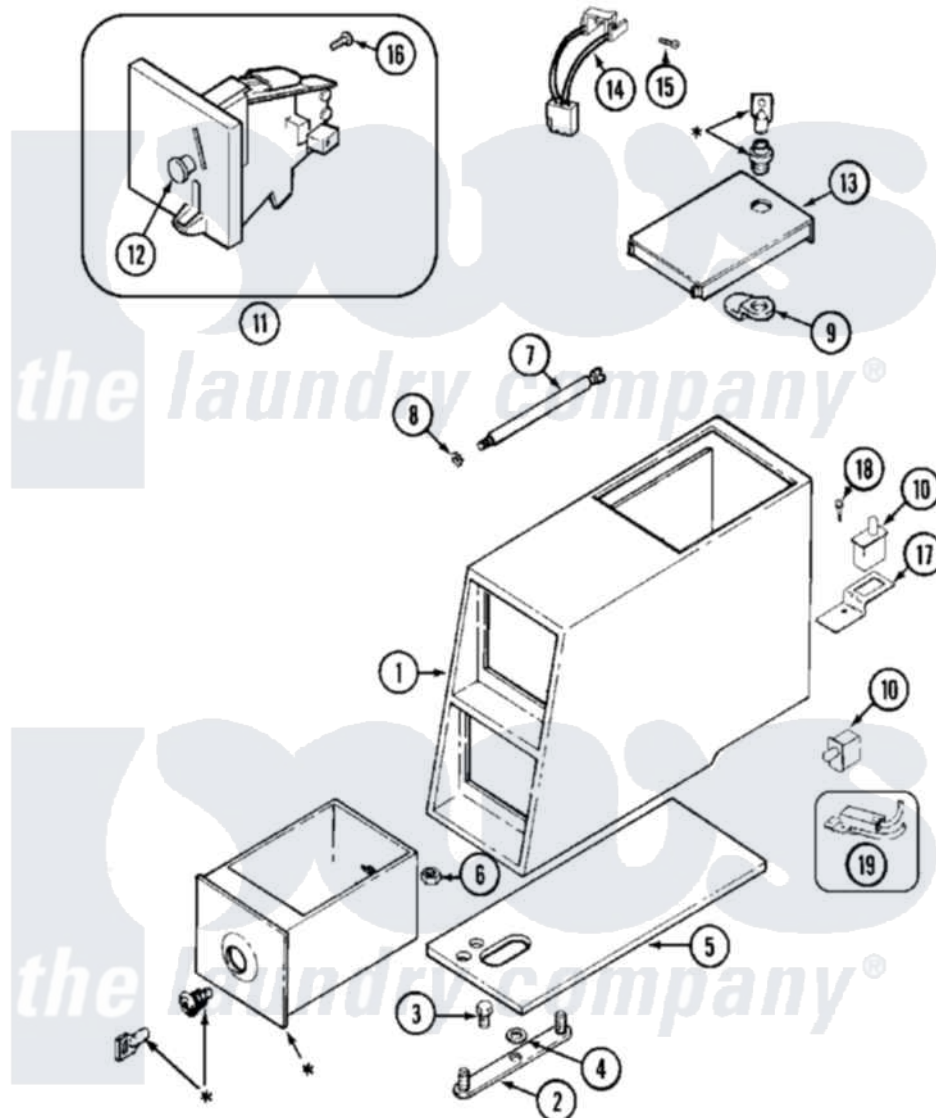

Maytag MAH14PDAGW 02 - CONTROL CENTER (PD)

* CONTACT YOUR COMMERCIAL LAUNDRY DISTRIBUTOR

Maytag [Residential Maytag MAH14PDAGW Washer Parts](#) Parts Diagram 02 - CONTROL CENTER (PD)
 Click on the part number to view part

Item	Original Part Number	Replaced By	Status	Part Description
001	22002480			Vault, Coin PD Coin Drop Supplied By Dist.
002	22001810		Not Available	STRAP, MOUNTING
003	22001996	3370225		Screw
004	910309			Washer, Mounting Strap
005	22002072			Gasket, Control Center
006	Y052740	62739		Nut, Lock
007	213035			Bolt, Locking
008	910181			Lockwasher, Terminal Block
009	NLA		Not Available	CAM, LOCKING
010	22002536			Switch, Sensor
"	912012	3400409		Screw
011	22001873	22004112		Coin Drop Greenwald Us.25
"	22002144			Single Faceplate
012	216200			Face Plate Return Button
013	22001910	22003679		Timer Access Door Assembly
014	22001965			Optic Switch Assembly

015	314665	Screw, Switch Assembly
016	216068	Screw, Coin Drop
017	22001404	Bracket, Service Switch
018	22001069	Screw, Vault To Control Cover
019	22001966	Harness, Sensor Switch