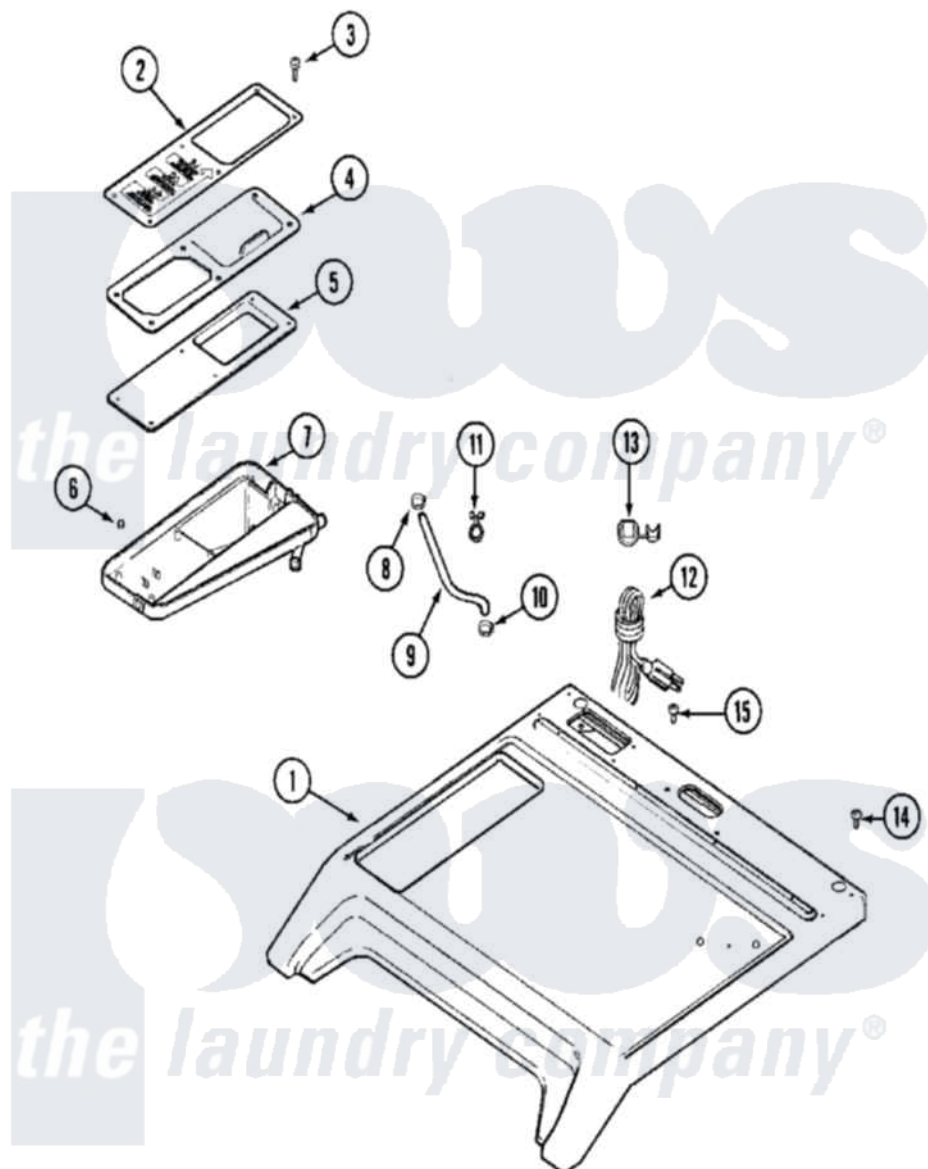

Maytag MAH14PDAGW 03 - TOP

Maytag [Residential Maytag MAH14PDAGW Washer Parts](#) Parts Diagram 03 - TOP
 Click on the part number to view part

Item	Original Part Number	Replaced By	Status	Part Description
001	22003586	22004178		Cover, Top
"	NLA		Not Available	COVER, TOP (WHT)
002	22002032		Not Available	COVER, COMM. DISPENSER (WHT)
003	22002230	400021-1		Screw
004	22002091		Not Available	LID, COMMERCIAL DISPENSER
005	22002074		Not Available	BEZEL, COMMERCIAL
006	22002031			Pinnut, Bezel
007	22002075		Not Available	DISPENSER BOTTOM, COMMERCIAL
008	22002054	285655		Clamp, Hose
009	22002084			Hose, Shower
010	201011	285655		Clamp, Hose
011	212276	W10116760		Screw
"	22002027	74007164		Lock- Purs
012	308966		Not Available	CORD, POWER (EXPORT)

"	33001285	Not Available	CORD, POWER
"	33001689	Not Available	CORD, POWER (AS WRAPPED)
013	216183		Grommet, Cord Export
"	22002532	216183	Grommet, Cord Export
014	912365	3370225	Screw
015	210186	3370225	Screw