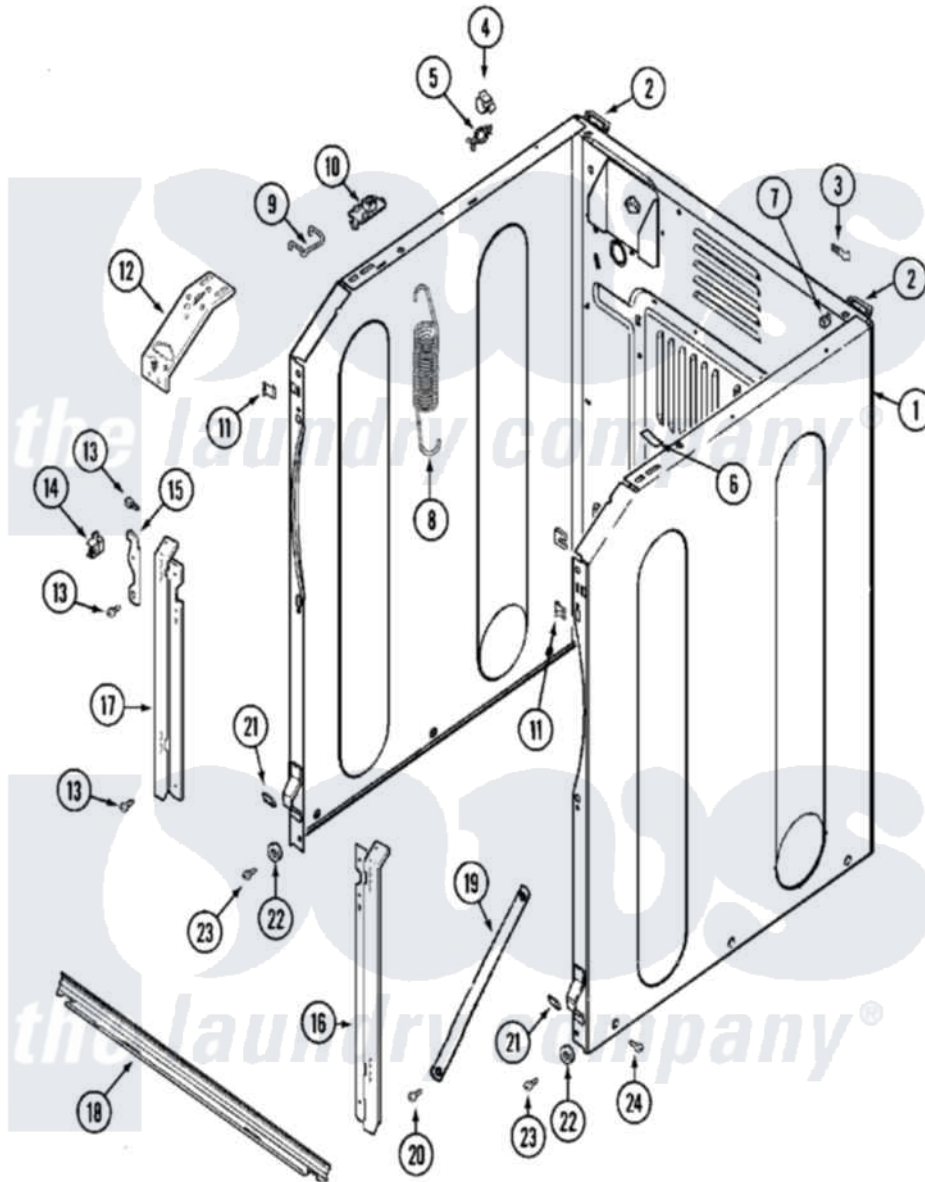

Maytag MAH14PDAGW 04 - CABINET-FRONT

Maytag Residential Maytag MAH14PDAGW Washer Parts Parts Diagram 04 - CABINET-FRONT
 Click on the part number to view part

Item	Original Part Number	Replaced By	Status	Part Description
001	22002245	22003639		Cabinet Assembly
"	22003639			Cabinet Assembly
"	NLA		Not Available	CABINET (WHT)
002	22001995			Screw Note: Screw, Tumbler Front And Shroud
"	22003367	22004095		Hinge, Plastic
"	NLA		Not Available	BRACKET, CABINET HINGE
003	22001996	3370225		Screw
"	22002178			Bracket, Air Dome Hose
"	NLA		Not Available	TIE, WIRE
004	Y310376			Clip, Door Switch Harness
005	315471	22003298		Retainer, Wire
006	33001836			Strap, Top Cover Support
007	310933	33002194		Nut, Speed
008	22002100			Spring
009	22002098	22002297		Support, Spring
010	22001997			Spacer, Top Cover

011	22002049		Clip Note: Clip, Front Panel
012	22002090		Brace, Corner
"	22003637		BRACE ASSEMBLY, TOP CROSS CONTAINS ITEMS 12 & 13
013	22001995		Screw Note: Screw, Tumbler Front And Shroud
014	22002001		Support, Hinge
015	22002247	33002597	Hook, Security
016	22002034	22003224	Bracket, Shroud
017	22002035	22002985	Bracket, Shroud
018	22001993		Bridge, Shroud Support
"	22003638	22003652	Shroud Support Assembly
019	22002259	22002767	Brace, Cross
020	22001995		Screw Note: Screw, Tumbler Front And Shroud
021	22002239		Clip, Front Panel
022	22002025		Disc, Front Panel Spacer
023	22001995		Screw Note: Screw, Tumbler Front And Shroud
024	213007		Xfor Cabinet See Cabinet, Back
"	22003409	213007	Xfor Cabinet See Cabinet, Back