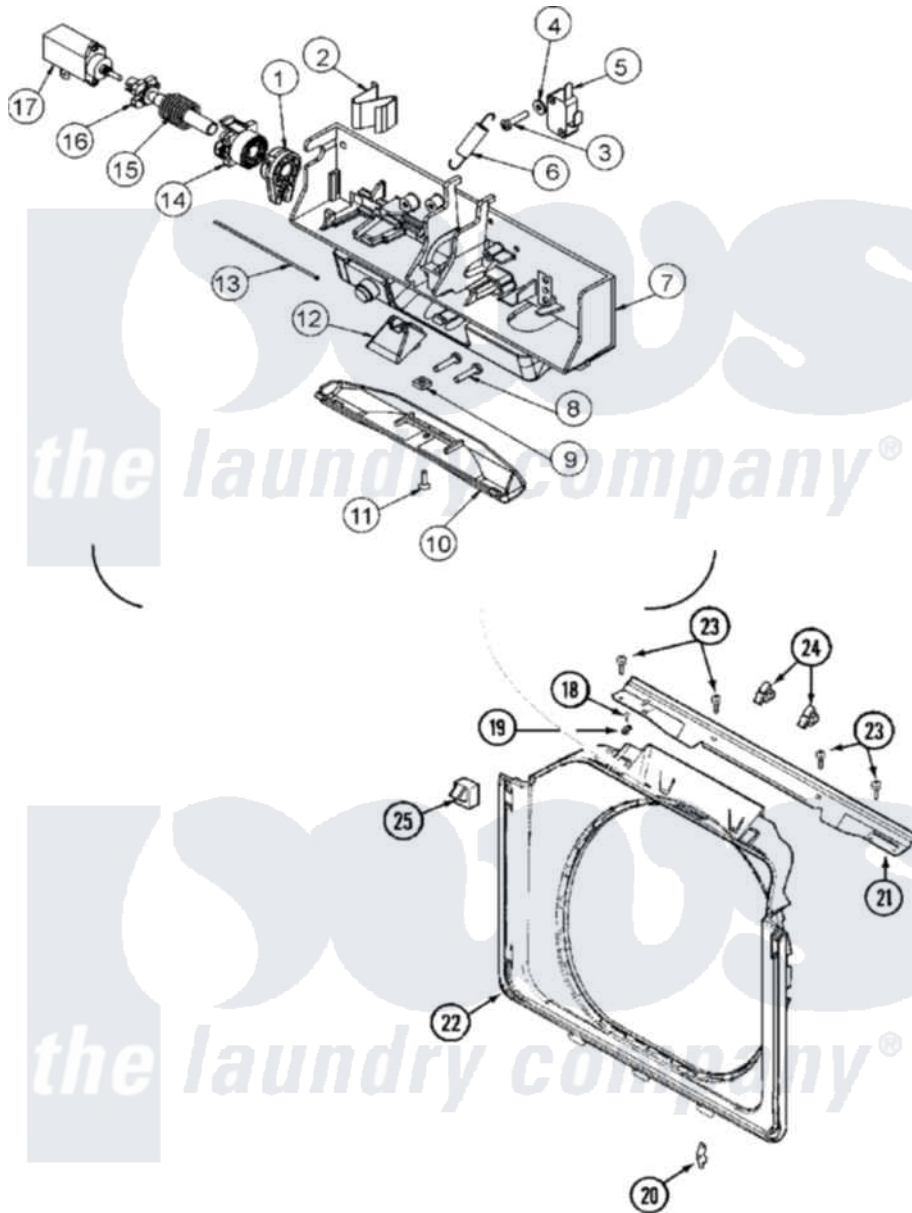

Maytag MAH14PDAGW 05 - DOOR SHROUD & DOOR LATCH ASSEMBLY

Maytag [Residential Maytag MAH14PDAGW Washer Parts](#) Parts Diagram 05 - DOOR SHROUD & DOOR LATCH ASSEMBLY

[Click on the part number to view part](#)

Item	Original Part Number	Replaced By	Status	Part Description
001	22003716			Rotating Gear, Latch
002	22003717			Spring, Latch
003	22001352			Screw, Check Switch
004	22002165			Washer, Door Lock Switch
005	22002162			Switch, Door Lock Spin Enable
006	22002158			Spring, Gear Return
007	22003722			Switch Holder Assembly, Latch
008	22003719			Screw, Latch
009	22003720			Nut, Latch
010	22002957			Cover, Latch Assembly
011	22002435	241877		Screw
012	22003055			Ramp, Door Hoop
013	22002164			Cable, Door
014	22003715			Sliding Gear, Latch
015	22003721			Spring, Axle / Latch

016	22003718		Axle, Latch
017	22002119		Motor, Wax
018	22001996	3370225	Screw
019	22002014		Clip, Harness To Support
020	22002095	12001994	Cover
021	22002015		Support, Door Lock
"	22003637		BRACE ASSEMBLY, TOP CROSS CONTAINS ITEMS 12 & 13
022	22002234		Shroud And Dispenser Hose
023	22001995		Screw Note: Screw, Tumbler Front And Shroud
024	Y310376		Clip, Door Switch Harness
025	22002046		Switch, Secondary Door