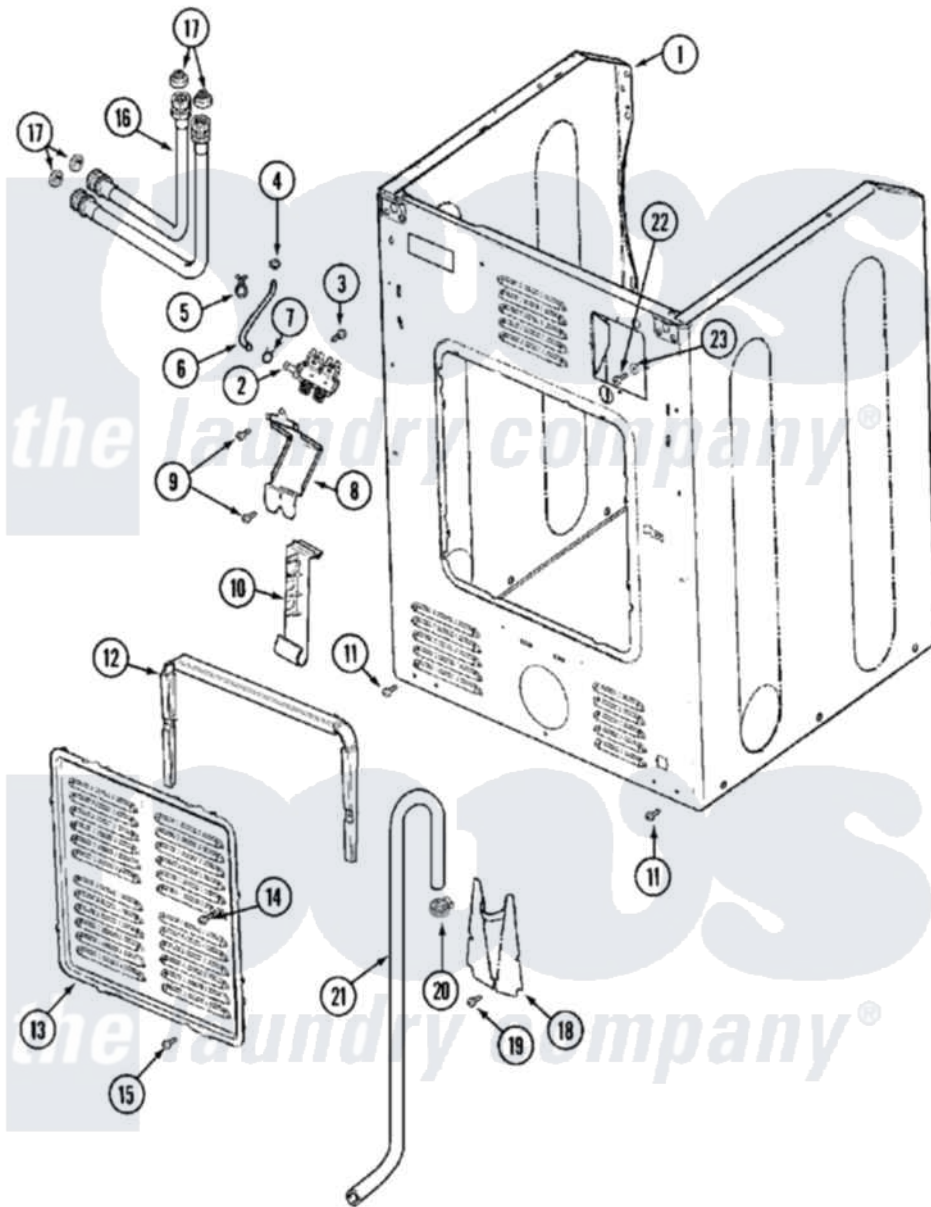

Maytag MAH14PDAGW 07 - CABINET-REAR

Maytag [Residential Maytag MAH14PDAGW Washer Parts](#) Parts Diagram 07 - CABINET-REAR
 Click on the part number to view part

Item	Original Part Number	Replaced By	Status	Part Description
001	22002245	22003639		Cabinet Assembly
"	NLA		Not Available	CABINET (WHT)
002	22003831			Water Valve, 2 Coil
003	Y313561			Screw----NA
004	22002054	285655		Clamp, Hose
005	22002027	74007164		Lock- Purs
006	22001987	22002296		Hose, Injector
007	216169	596669		Clamp, Manifold
008	22002089	22002572		Bracket- W
009	22001996	3370225		Screw
010	22002076	33002213		Rack, Hose
011	22001995			Screw Note: Screw, Tumbler Front And Shroud
012	22002022			Spacer, Access Panel
013	22002092			Panel, Access
014	22002295	67006908		Screw, Ice Rack
015	22001996	3370225		Screw

016	22002475	76313	Hosefill
017	Y013783		Washer, Inlet Hose
018	22002093	22002704	Cover, Drain Hose
019	22001995		Screw Note: Screw, Tumbler Front And Shroud
020	22001984	285655	Clamp, Hose
021	12001659	12001807	Drain Hose Kit
"	22002891	12001807	Drain Hose Kit
"	22002892		Retainer, Drain Hose
"	22002893	8539404	Tie-Wire
"	NLA	Not Available	HOSE, DRAIN---N
022	NLA	Not Available	SCREW, GROUND LUG
023	NLA	Not Available	WASHER, GROUND LUG