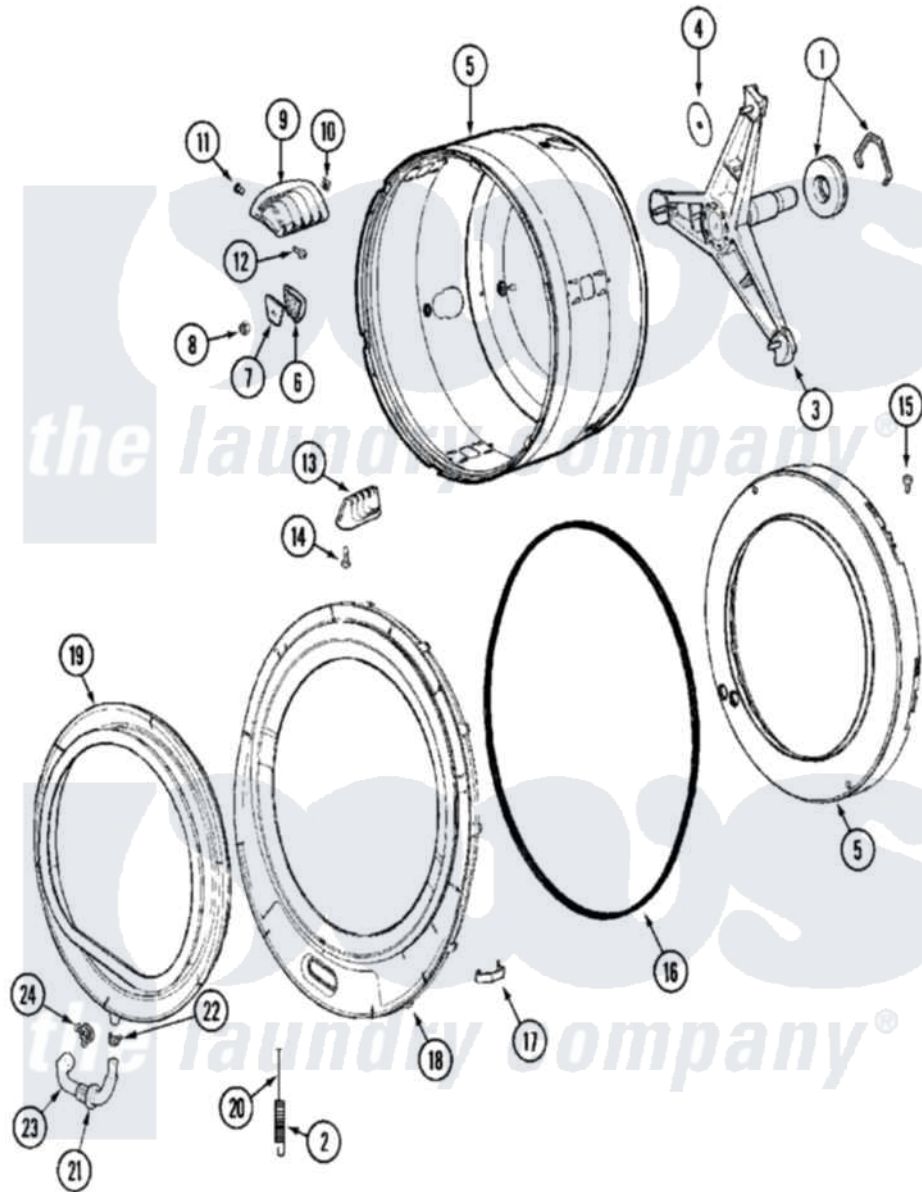

Maytag MAH14PDAGW 09 - SPINNER ASSEMBLY & OUTER TUB COVER

Maytag Residential Maytag MAH14PDAGW Washer Parts Diagram 09 - SPINNER ASSEMBLY & OUTER TUB COVER

Click on the part number to view part

Item	Original Part Number	Replaced By	Status	Part Description
001	12001478	12002022		Lip Seal Kit
002	22002099			Spring, Tub
003	22001994	W10181639		Support
"	22002123			Tube, Molykote
"	22002897	W10181639		Support
004	22002023			Washer, Plastic
005	22002115	6-2717080		Spinner As
006	22002021	22002482		Washer, Profile
007	22002020			Washer, Spinner Support
008	22002122	2207454		Nut, Hex
009	22001985			Baffle, Drip
010	22002009			Grommet, Baffle
011	22001999			Grommet, Baffle
012	22002325	22003556		Screw, Baffle
013	22001986			Baffle, Drip
014	22002059			Screw, Baffle

015	22002028		Not Available	PART NEVER USED IN PRODUCTION
"	NLA		Not Available	SCREW, BALANCE RING
016	22002077			Seal, Tub Cover
017	22002050			Clip, Tub To Cover
018	22002238	22003212		Cover, Tub --W
"	22002961	22003212		Cover, Tub --W
"	22003074			Guard, Hose
"	22003212			Cover, Tub --W
019	12001772	12002533		Boot Kit
"	22001978	12002533		Boot Kit
020	22002327			Wire, Boot Clamp