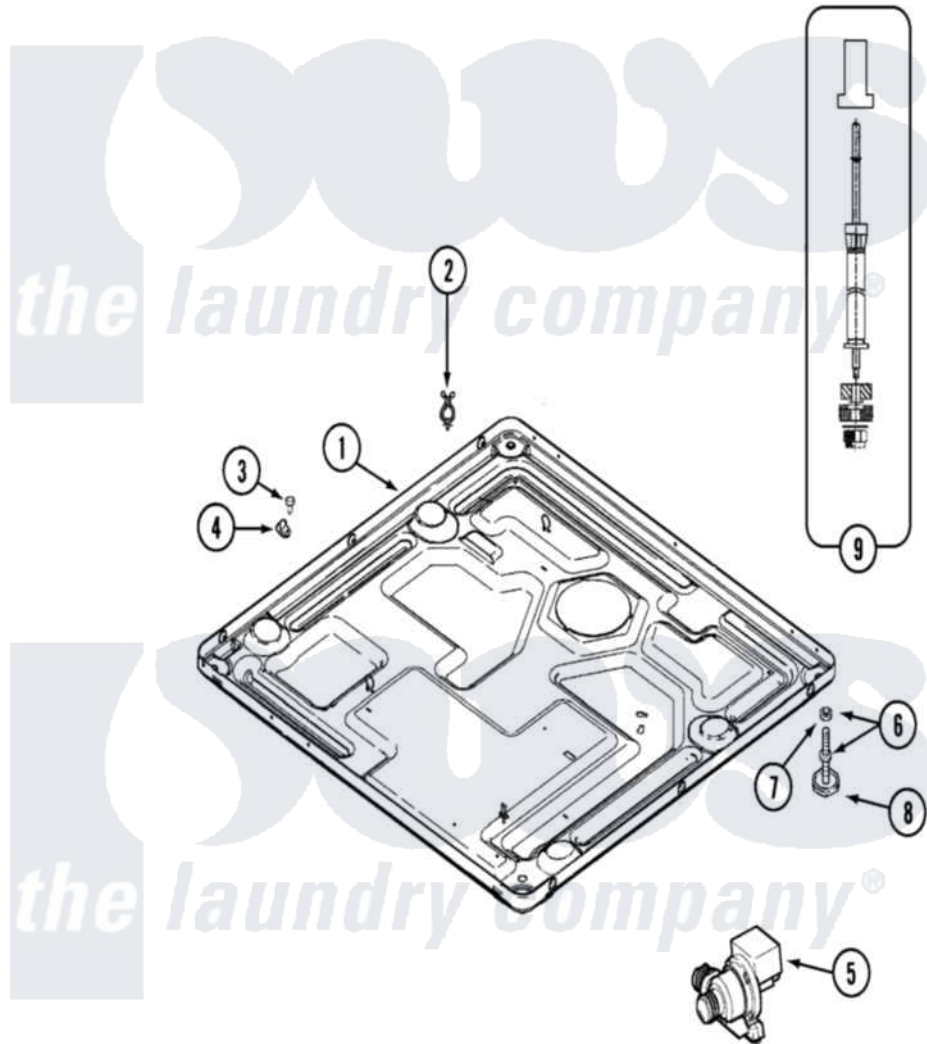

Maytag MAH14PDAGW 10 - BASE

Maytag [Residential Maytag MAH14PDAGW Washer Parts](#) Parts Diagram 10 - BASE
 Click on the part number to view part

Item	Original Part Number	Replaced By	Status	Part Description
001	22002240	22003435		Base, Assembly
"	22002476	22003778		Transformer
"	22002477			Shield, Transformer
"	22003580			Base, Assembly
002	315471	22003298		Retainer, Wire
003	212276	W10116760		Screw
004	22002014			Clip, Harness To Support
005	22002809	22003635		Pump, High Torque
006	22001915	22003544		Adjustable Leg W/Foot And Nut
007	Y052740	62739		Nut, Lock
008	210684			Foot, Adjustable Leg
009	22001988			Strut Assembly-Rear