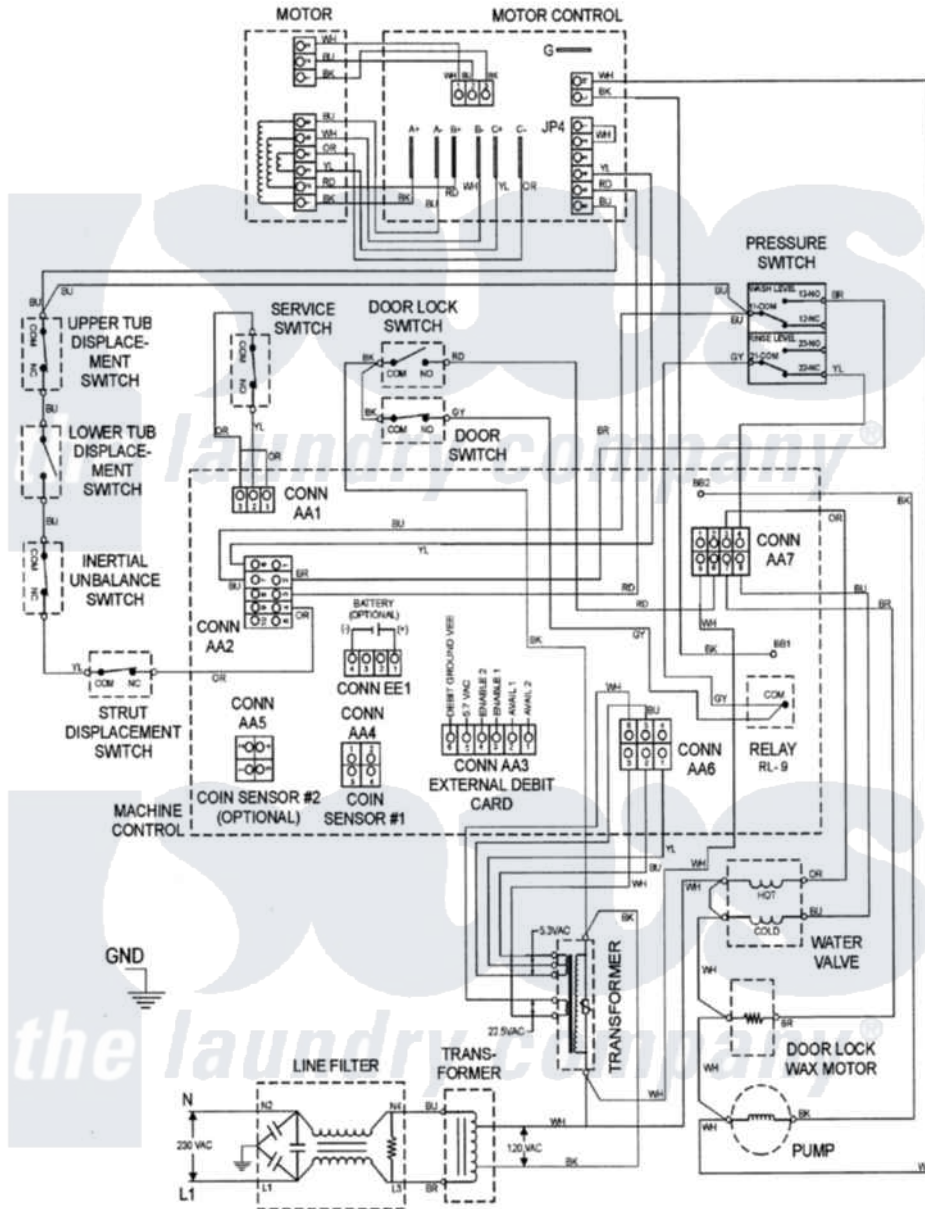

# Maytag MAH14PDAGW 11 - WIRING INFORMATION

Maytag Residential Maytag MAH14PDAGW Washer Parts Parts Diagram 11 - WIRING INFORMATION  
 Click on the part number to view part

Item	Original Part Number	Replaced By	Status	Part Description
001	NLA		Not Available	WIRING INFORMATION