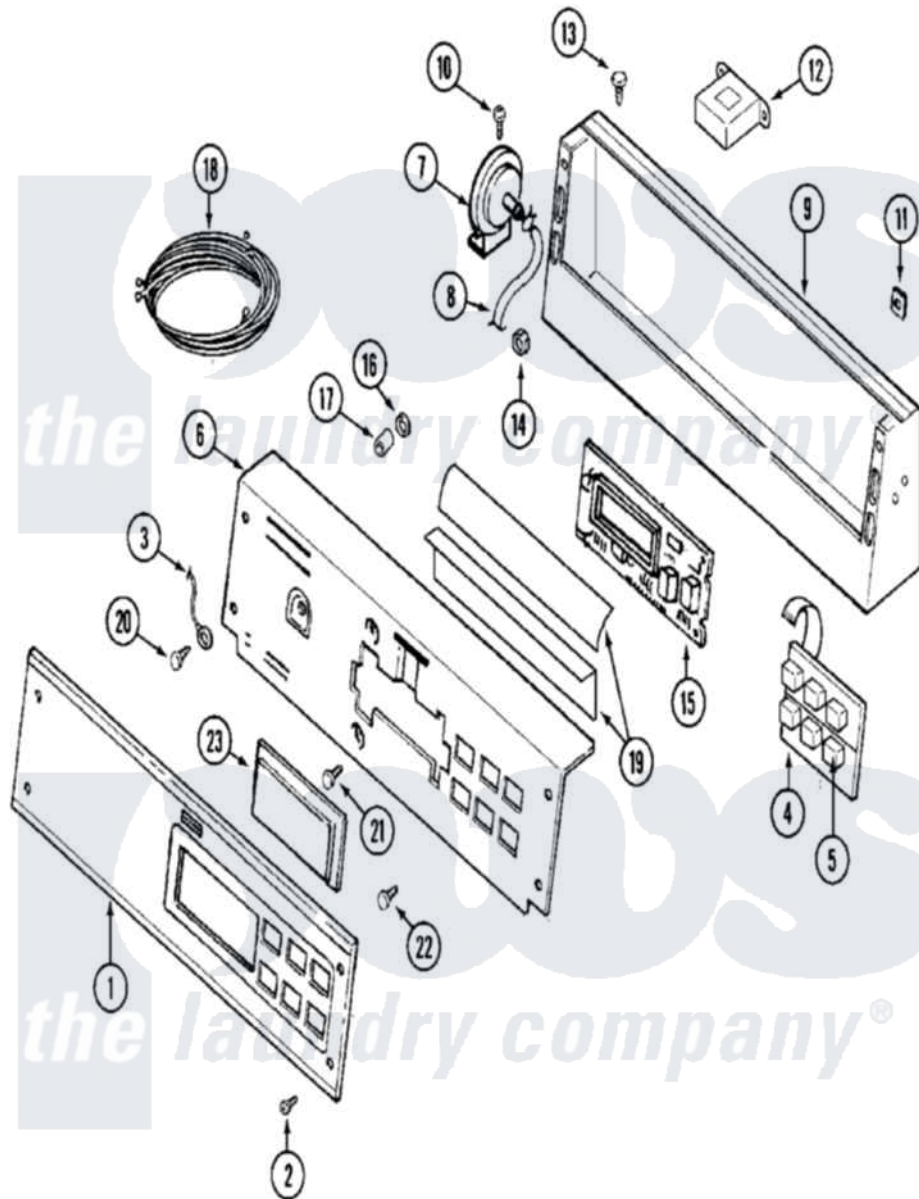

Maytag MAH14PDBAW 01 - CONTROL PANEL

Maytag [Residential Maytag MAH14PDBAW Washer Parts](#) Parts Diagram 01 - CONTROL PANEL
 Click on the part number to view part

Item	Original Part Number	Replaced By	Status	Part Description
001	22003655		Not Available	PANEL, CONTROL ASSY. (WHT)
002	215506			Screw, Control Panel Overlay
003	205810			Wire, Ground
004	206808	W10135389		Push Button And Switch Assembly
"	215527	W10140652		Screw, 6-20 X 1/2
005	215517	W10131113		Push Button
006	22003094			Switch And Back Brkt Assembly
007	22002994			Switch, Pressure
008	22002010			Hose, Pressure Switch
009	22003089			Console
"	33002256			Seal, Cabinet
010	22001996	3370225		Screw
011	215003			Fastener, Panel And Bracket
012	22002139			Transformer

"	22003047		Filter, Power Line
"	22003048	22003602	Bracket- P
"	912365	3370225	Screw
013	211251		Screw, Transformer
014	22001419		Nut, Transformer
015	22002942	22004172	Relay Board Drs
"	22003560	22003703	Board, Control
016	912077		Locknut, Reader Harness
017	22002943		Stand-Off
018	22003654		Harness, Wire
019	22001511	22002954	Deflector, Water
020	211252		Screw, Ground Wire
021	215526		Screw, Circuit Board
022	215527	W10140652	Screw, 6-20 X 1/2
023	22001962	W10131114	Cover, Display