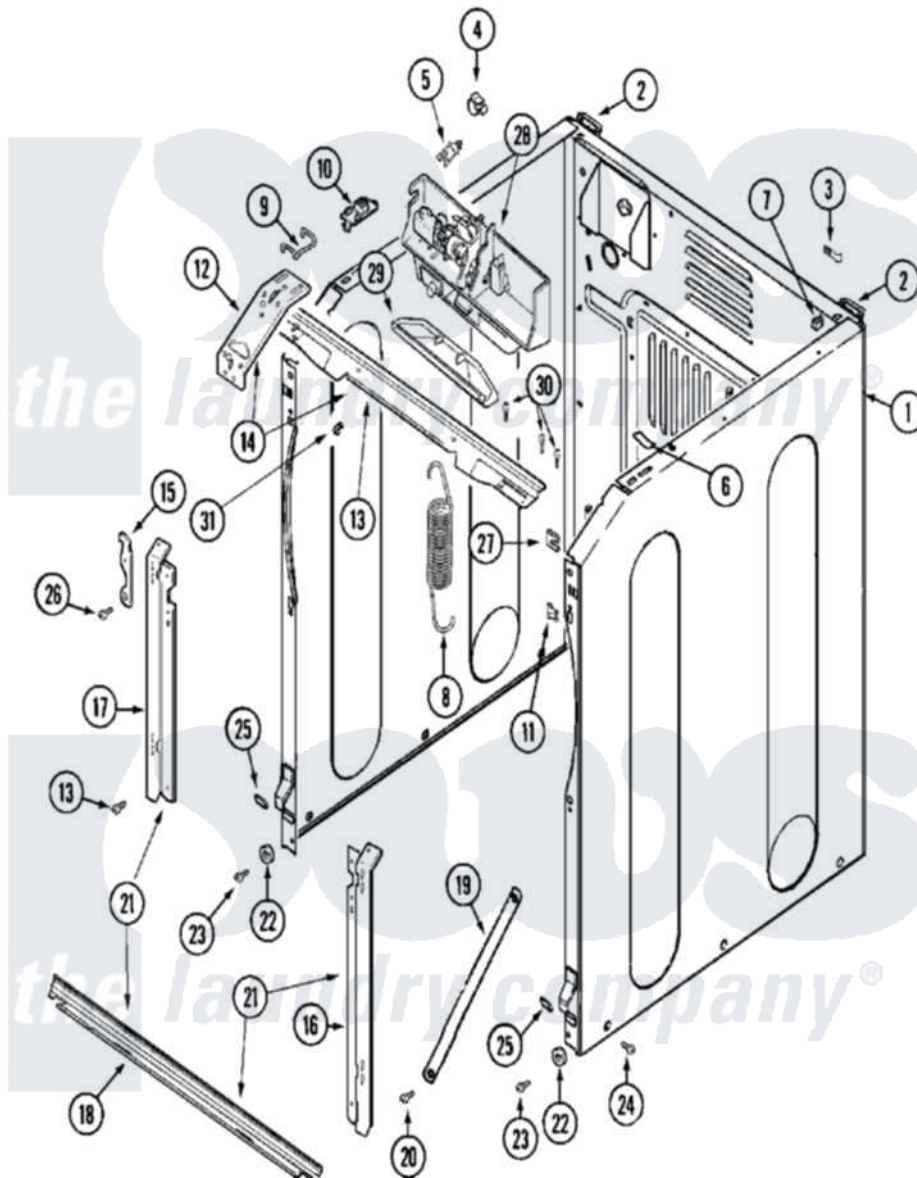

Maytag MAH14PDBAW 02 - CABINET-FRONT

Maytag Residential Maytag MAH14PDBAW Washer Parts Parts Diagram 02 - CABINET-FRONT
 Click on the part number to view part

Item	Original Part Number	Replaced By	Status	Part Description
001	22003639			Cabinet Assembly
"	NLA		Not Available	CABINET ASSY. (WHT)
002	22001995			Screw Note: Screw, Tumbler Front And Shroud
"	22003367	22004095		Hinge, Plastic
003	22002178			Bracket, Air Dome Hose
"	22002925	3370225		Screw
004	22002014			Clip, Harness To Support
005	22003298			Retainer, Wire
006	33001836			Strap, Top Cover Support
007	310933	33002194		Nut, Speed
008	22002100			Spring
009	22002297			Support, Spring
010	22001997			Spacer, Top Cover
011	22002239			Clip, Front Panel
012	22002090			Brace, Corner
"	22002292			Brace, Corner

"	22003622		Brace, Corner
"	22003623		Brace, Corner
013	22002015		Support, Door Lock
"	22003626		Support, Door Lock
014	22003637		BRACE ASSEMBLY, TOP CROSS CONTAINS ITEMS 12 & 13
015	22002247	33002597	Hook, Security
016	22003224		Bracket, Shroud
"	22003625		Bracket, Shroud Support
017	22002985		Bracket, Shroud
"	22003624		Bracket, Shroud Support
018	22002505	Not Available	BRIDGE, SHROUD SUPPORT
"	22003664		Support, Lower Shroud
019	22002767		Brace, Cross
020	22001995		Screw Note: Screw, Tumbler Front And Shroud
021	22003638	22003652	Shroud Support Assembly
022	22002025		Disc, Front Panel Spacer
023	22001995		Screw Note: Screw, Tumbler Front And Shroud
024	213007		Xfor Cabinet See Cabinet, Back
"	22003409	213007	Xfor Cabinet See Cabinet, Back
025	22002239		Clip, Front Panel
026	22001995		Screw Note: Screw, Tumbler Front And Shroud
027	22002049		Clip Note: Clip, Front Panel
028	22002119		Motor, Wax
"	NLA	Not Available	LATCH, ASSY. (COMMERCIAL)
029	22002957		Cover, Latch Assembly
030	22001995		Screw Note: Screw, Tumbler Front And Shroud
031	22002014		Clip, Harness To Support